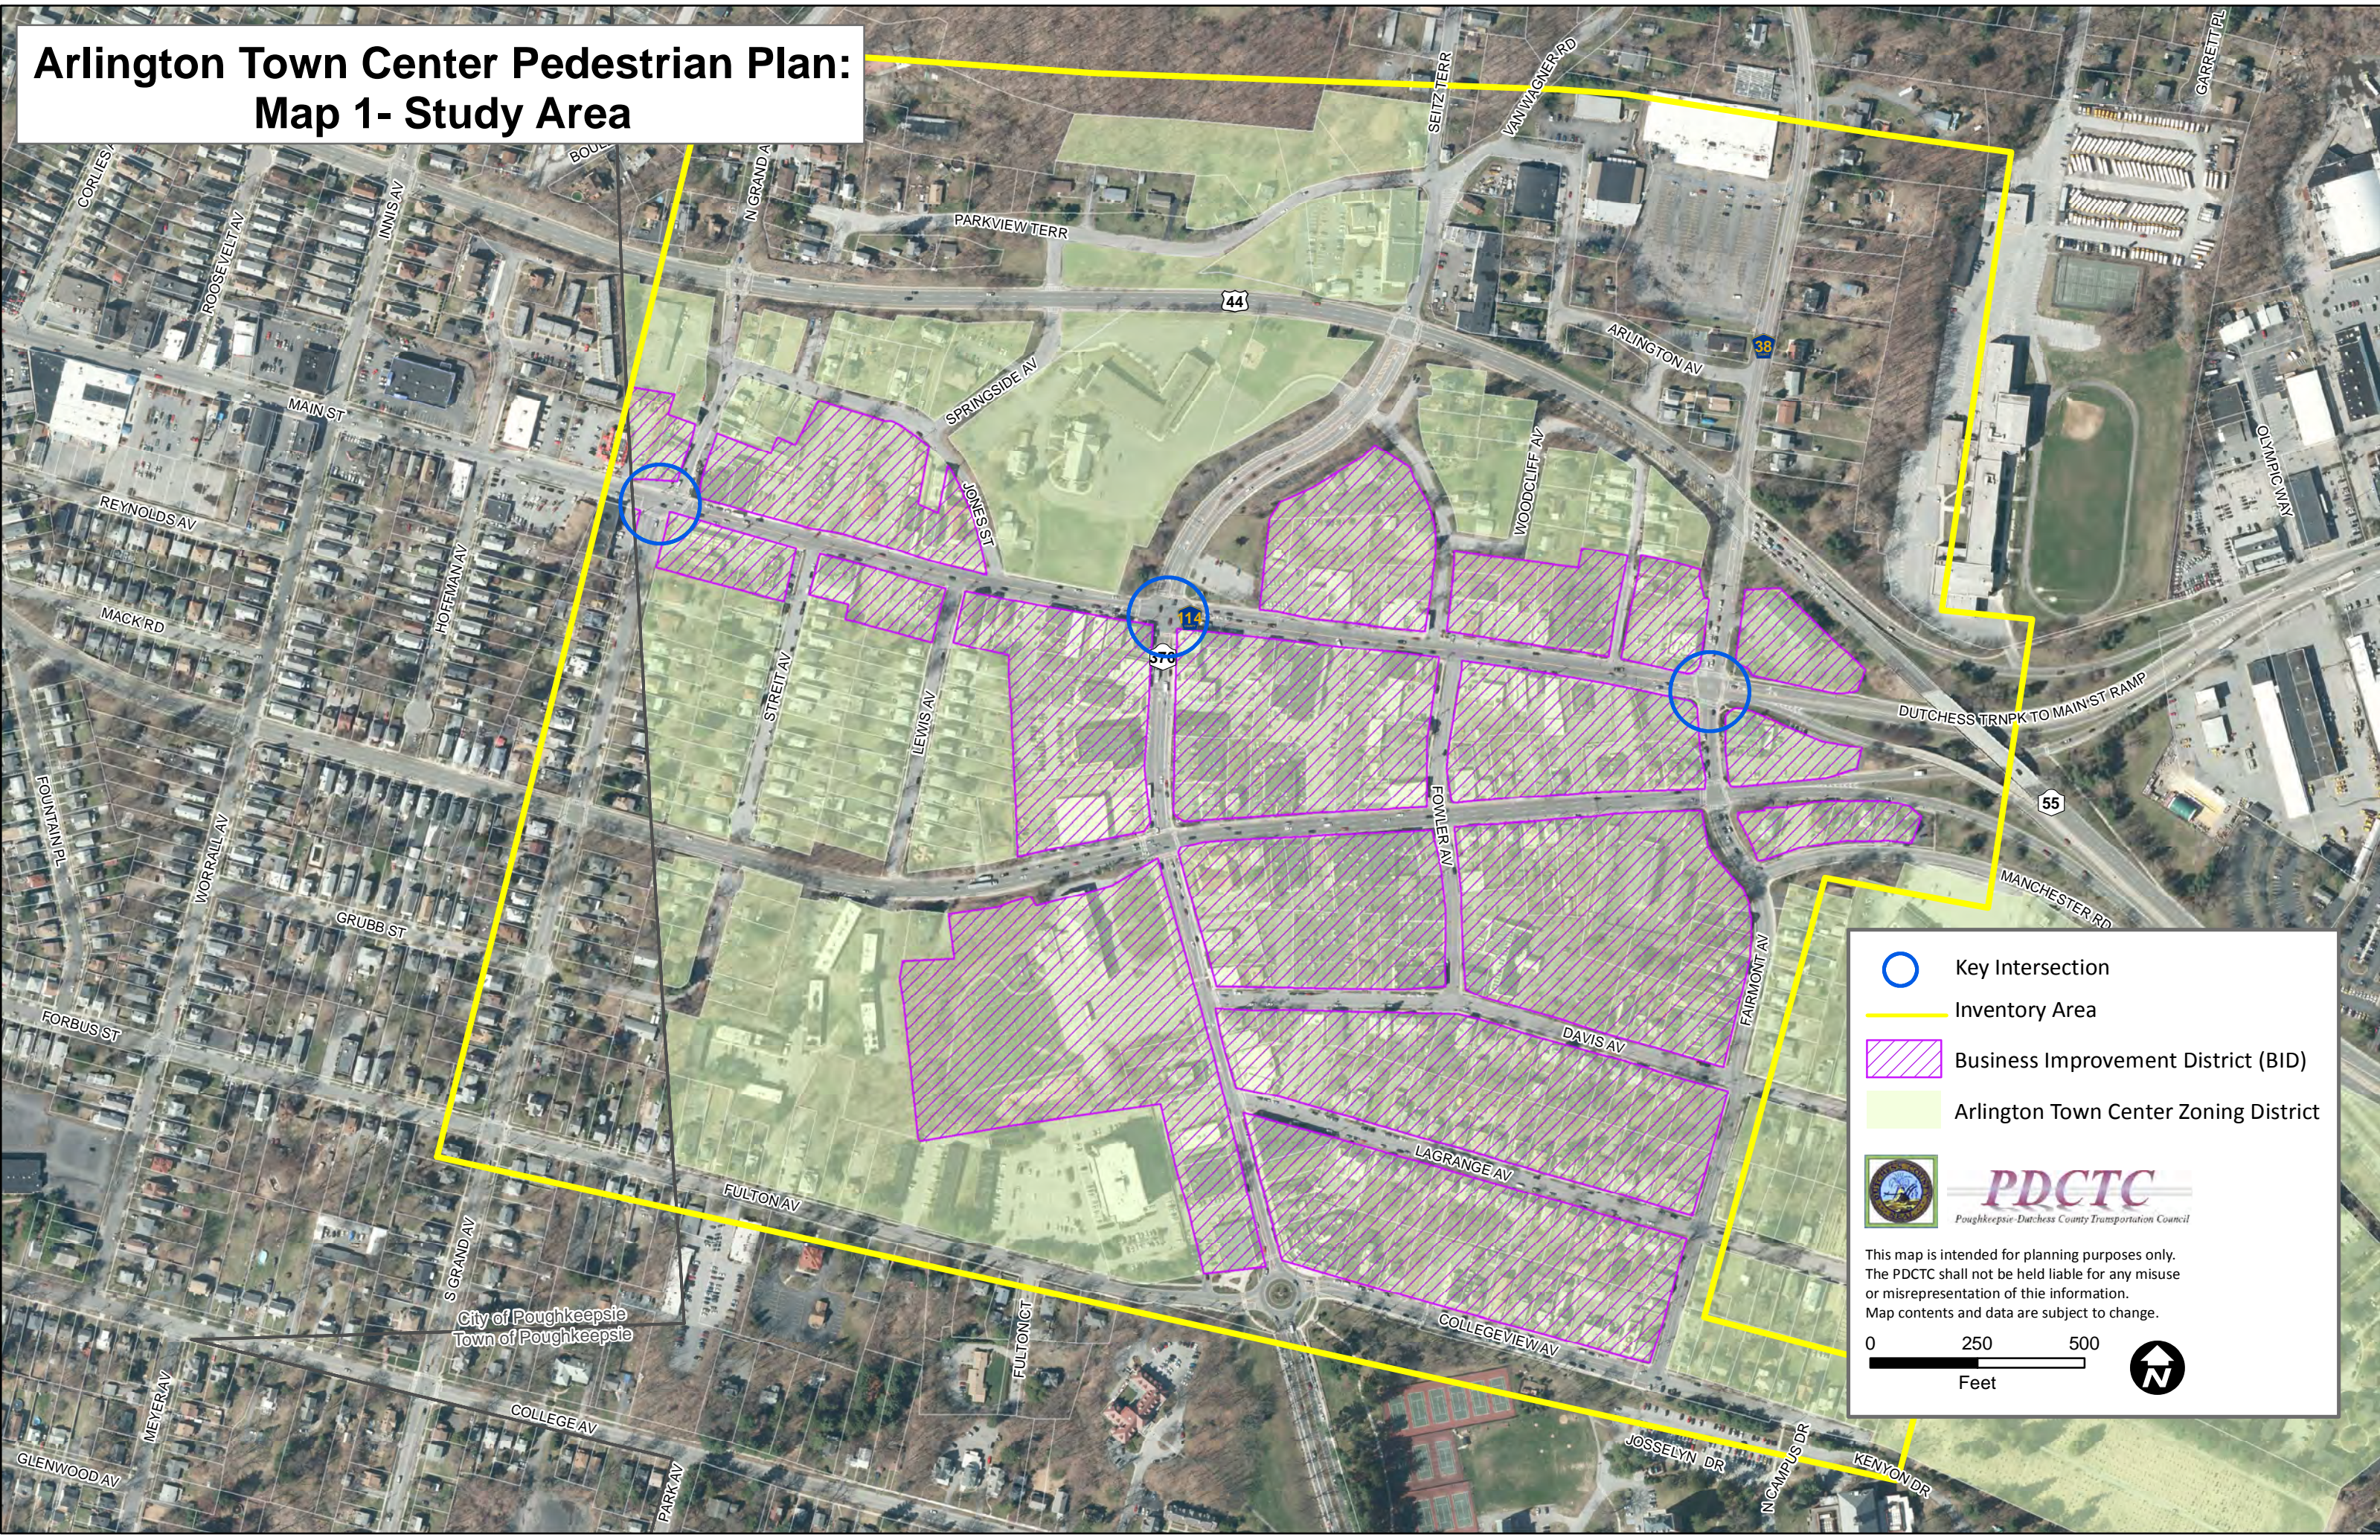

Arlington Town Center Pedestrian Plan: Map 1- Study Area

-  Key Intersection
-  Inventory Area
-  Business Improvement District (BID)
-  Arlington Town Center Zoning District

This map is intended for planning purposes only. The PDCTC shall not be held liable for any misuse or misrepresentation of this information. Map contents and data are subject to change.

City of Poughkeepsie
Town of Poughkeepsie