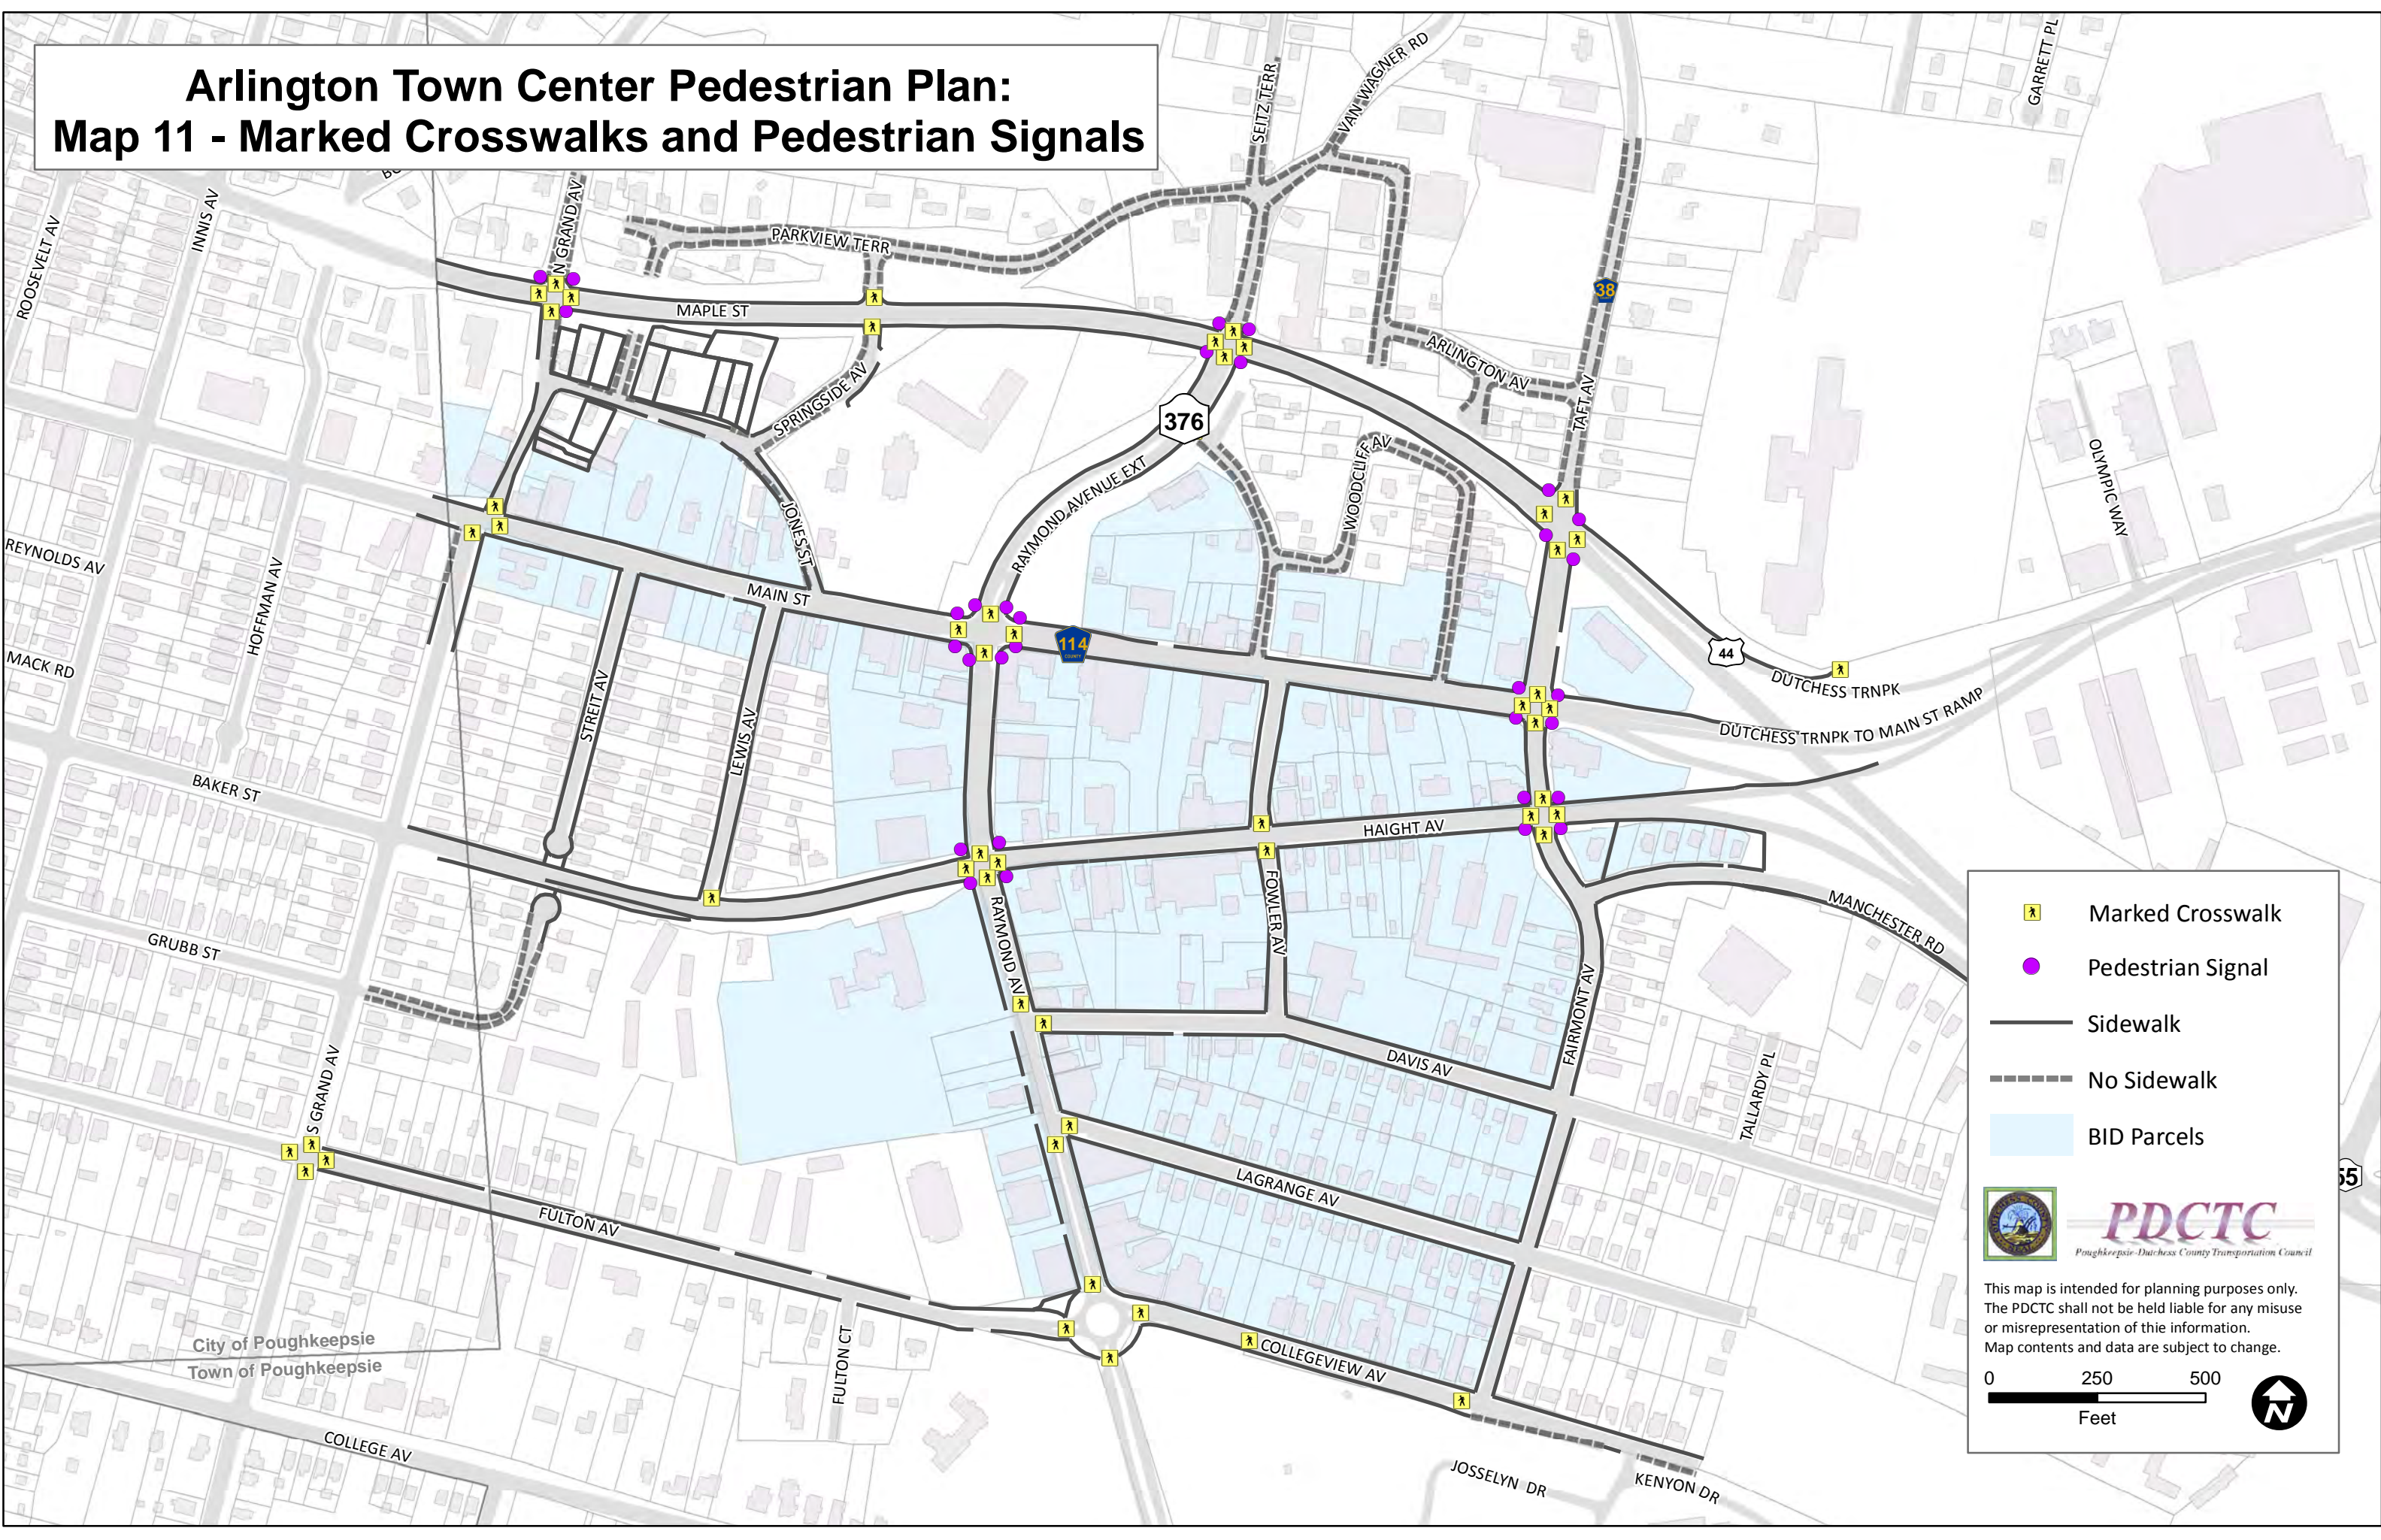

# Arlington Town Center Pedestrian Plan: Map 11 - Marked Crosswalks and Pedestrian Signals

-  Marked Crosswalk
-  Pedestrian Signal
-  Sidewalk
-  No Sidewalk
-  BID Parcels

 **PDCTC**  
Poughkeepsie-Dutchess County Transportation Council

This map is intended for planning purposes only. The PDCTC shall not be held liable for any misuse or misrepresentation of this information. Map contents and data are subject to change.

0 250 500  
Feet 