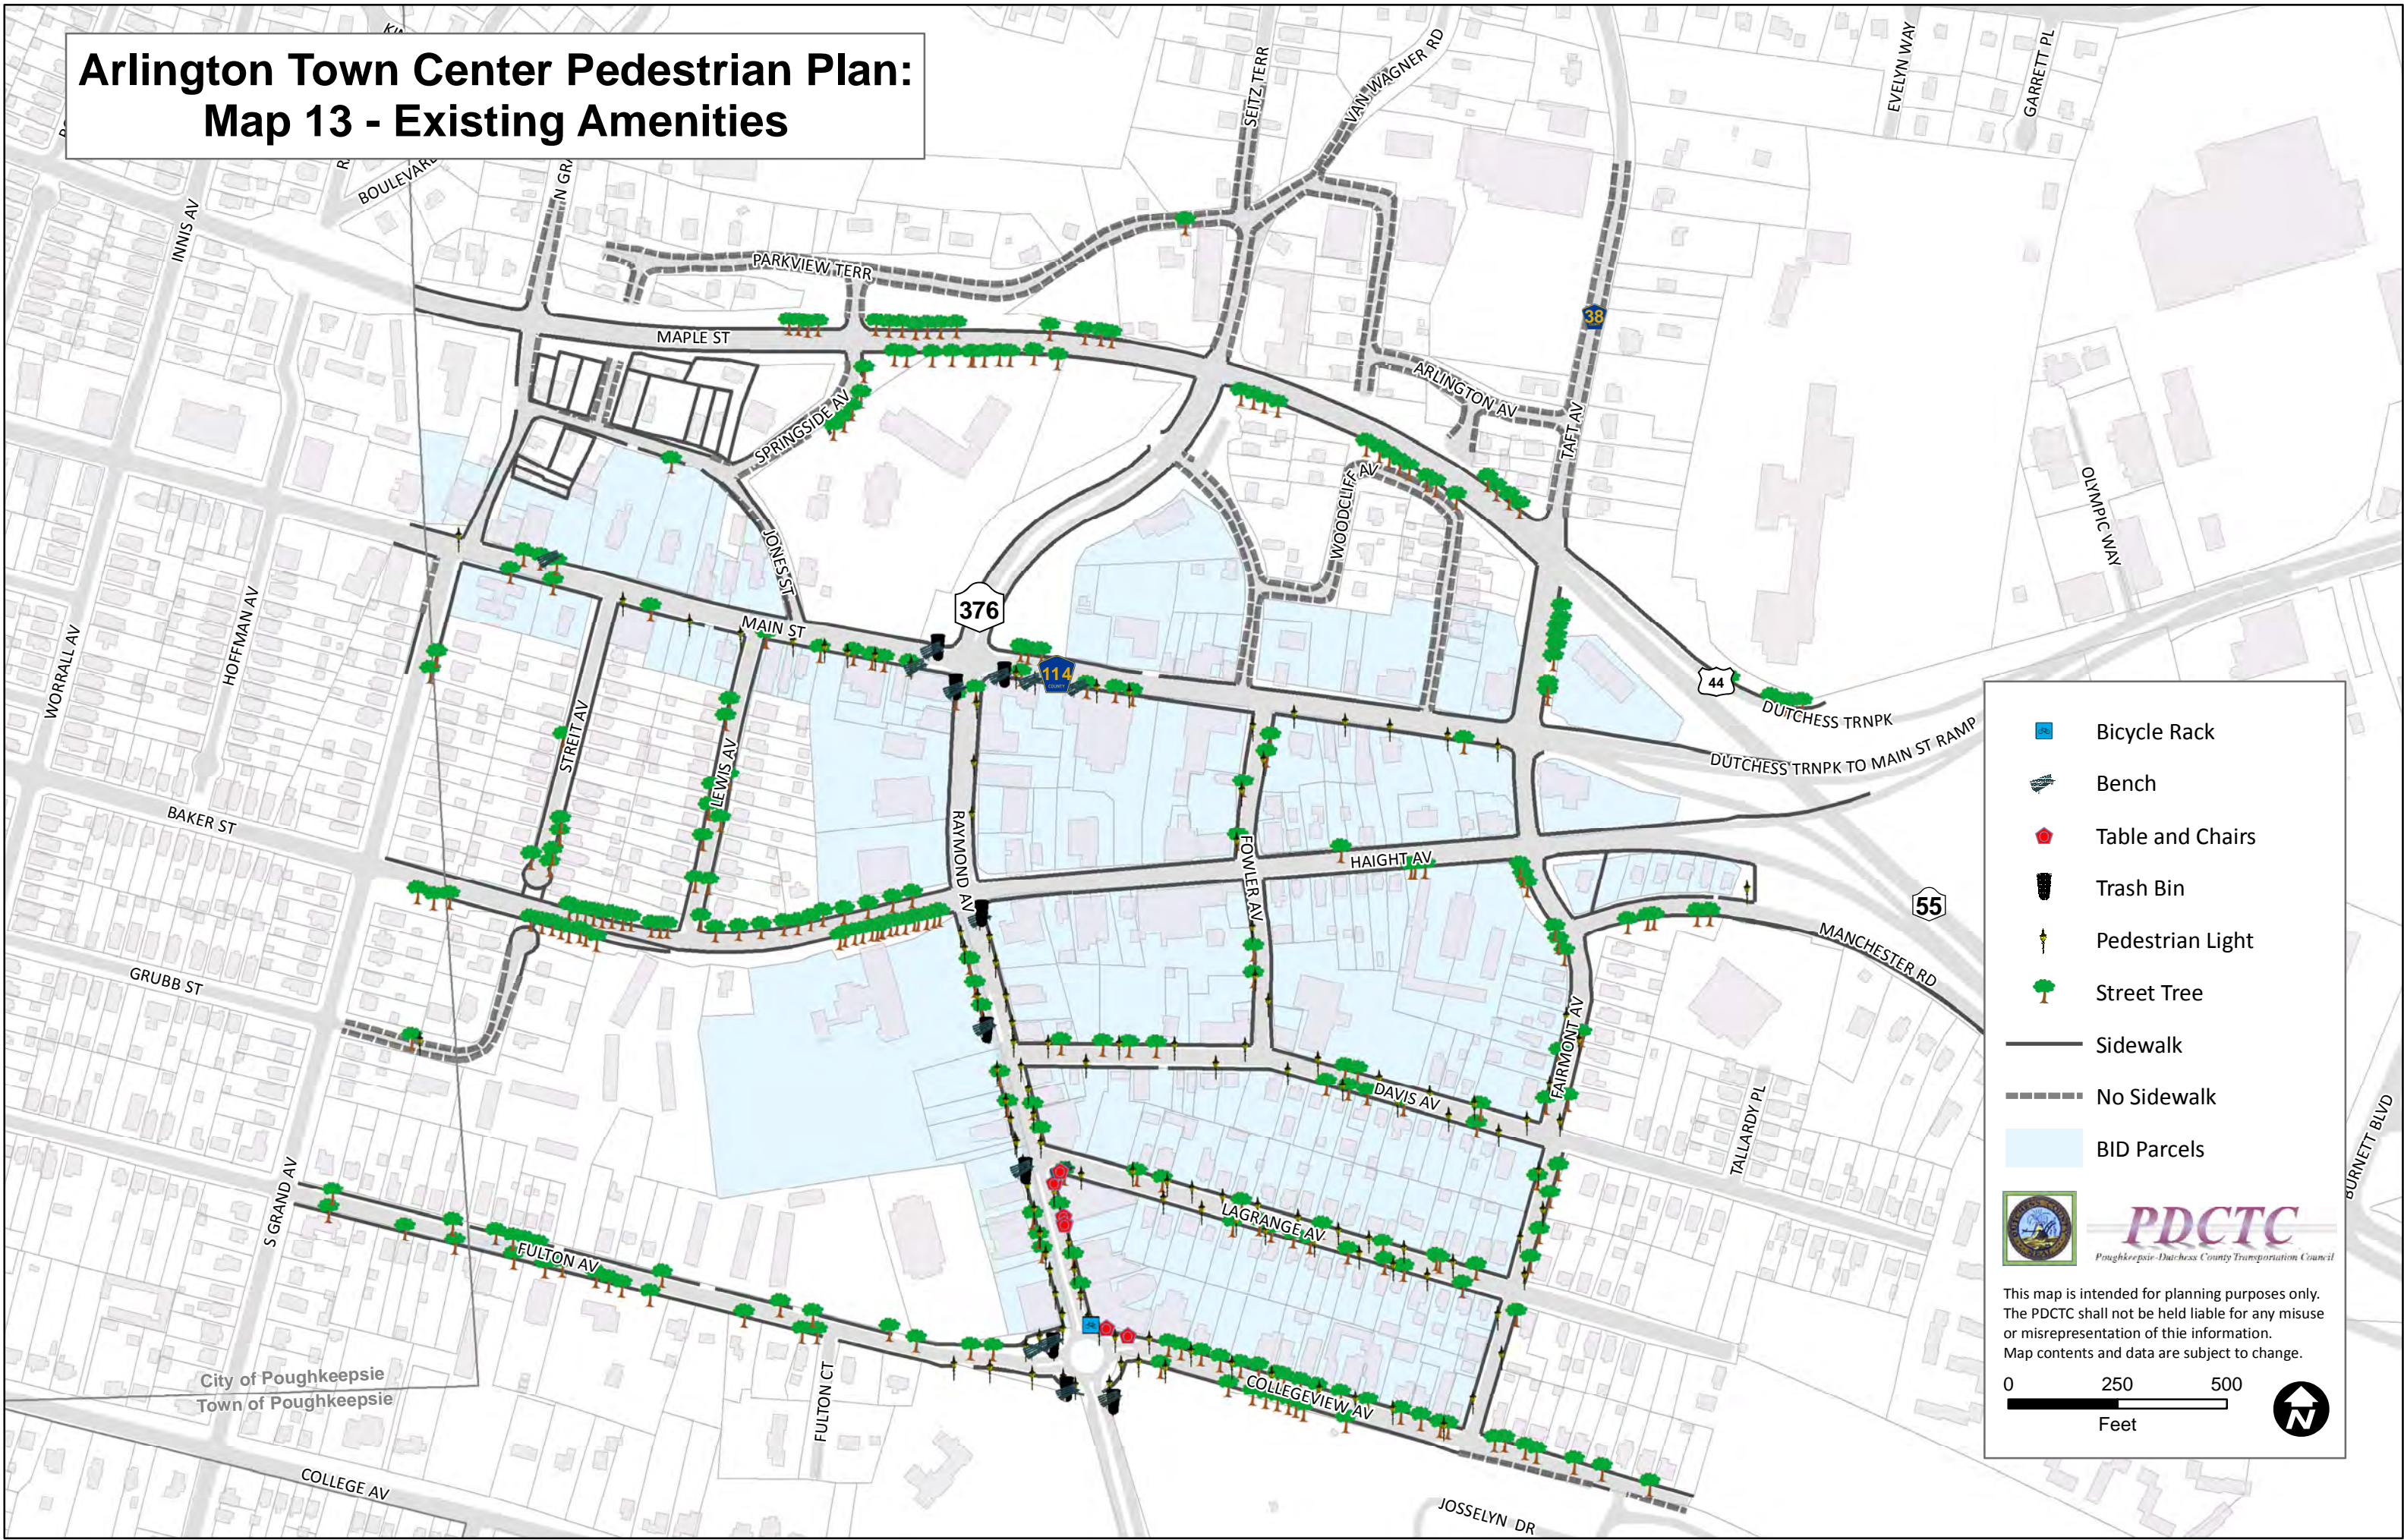

Arlington Town Center Pedestrian Plan: Map 13 - Existing Amenities

-  Bicycle Rack
-  Bench
-  Table and Chairs
-  Trash Bin
-  Pedestrian Light
-  Street Tree
-  Sidewalk
-  No Sidewalk
-  BID Parcels

 **PDCTC**
Poughkeepsie-Dutchess County Transportation Council

This map is intended for planning purposes only. The PDCTC shall not be held liable for any misuse or misrepresentation of this information. Map contents and data are subject to change.

0 250 500
Feet

City of Poughkeepsie
Town of Poughkeepsie