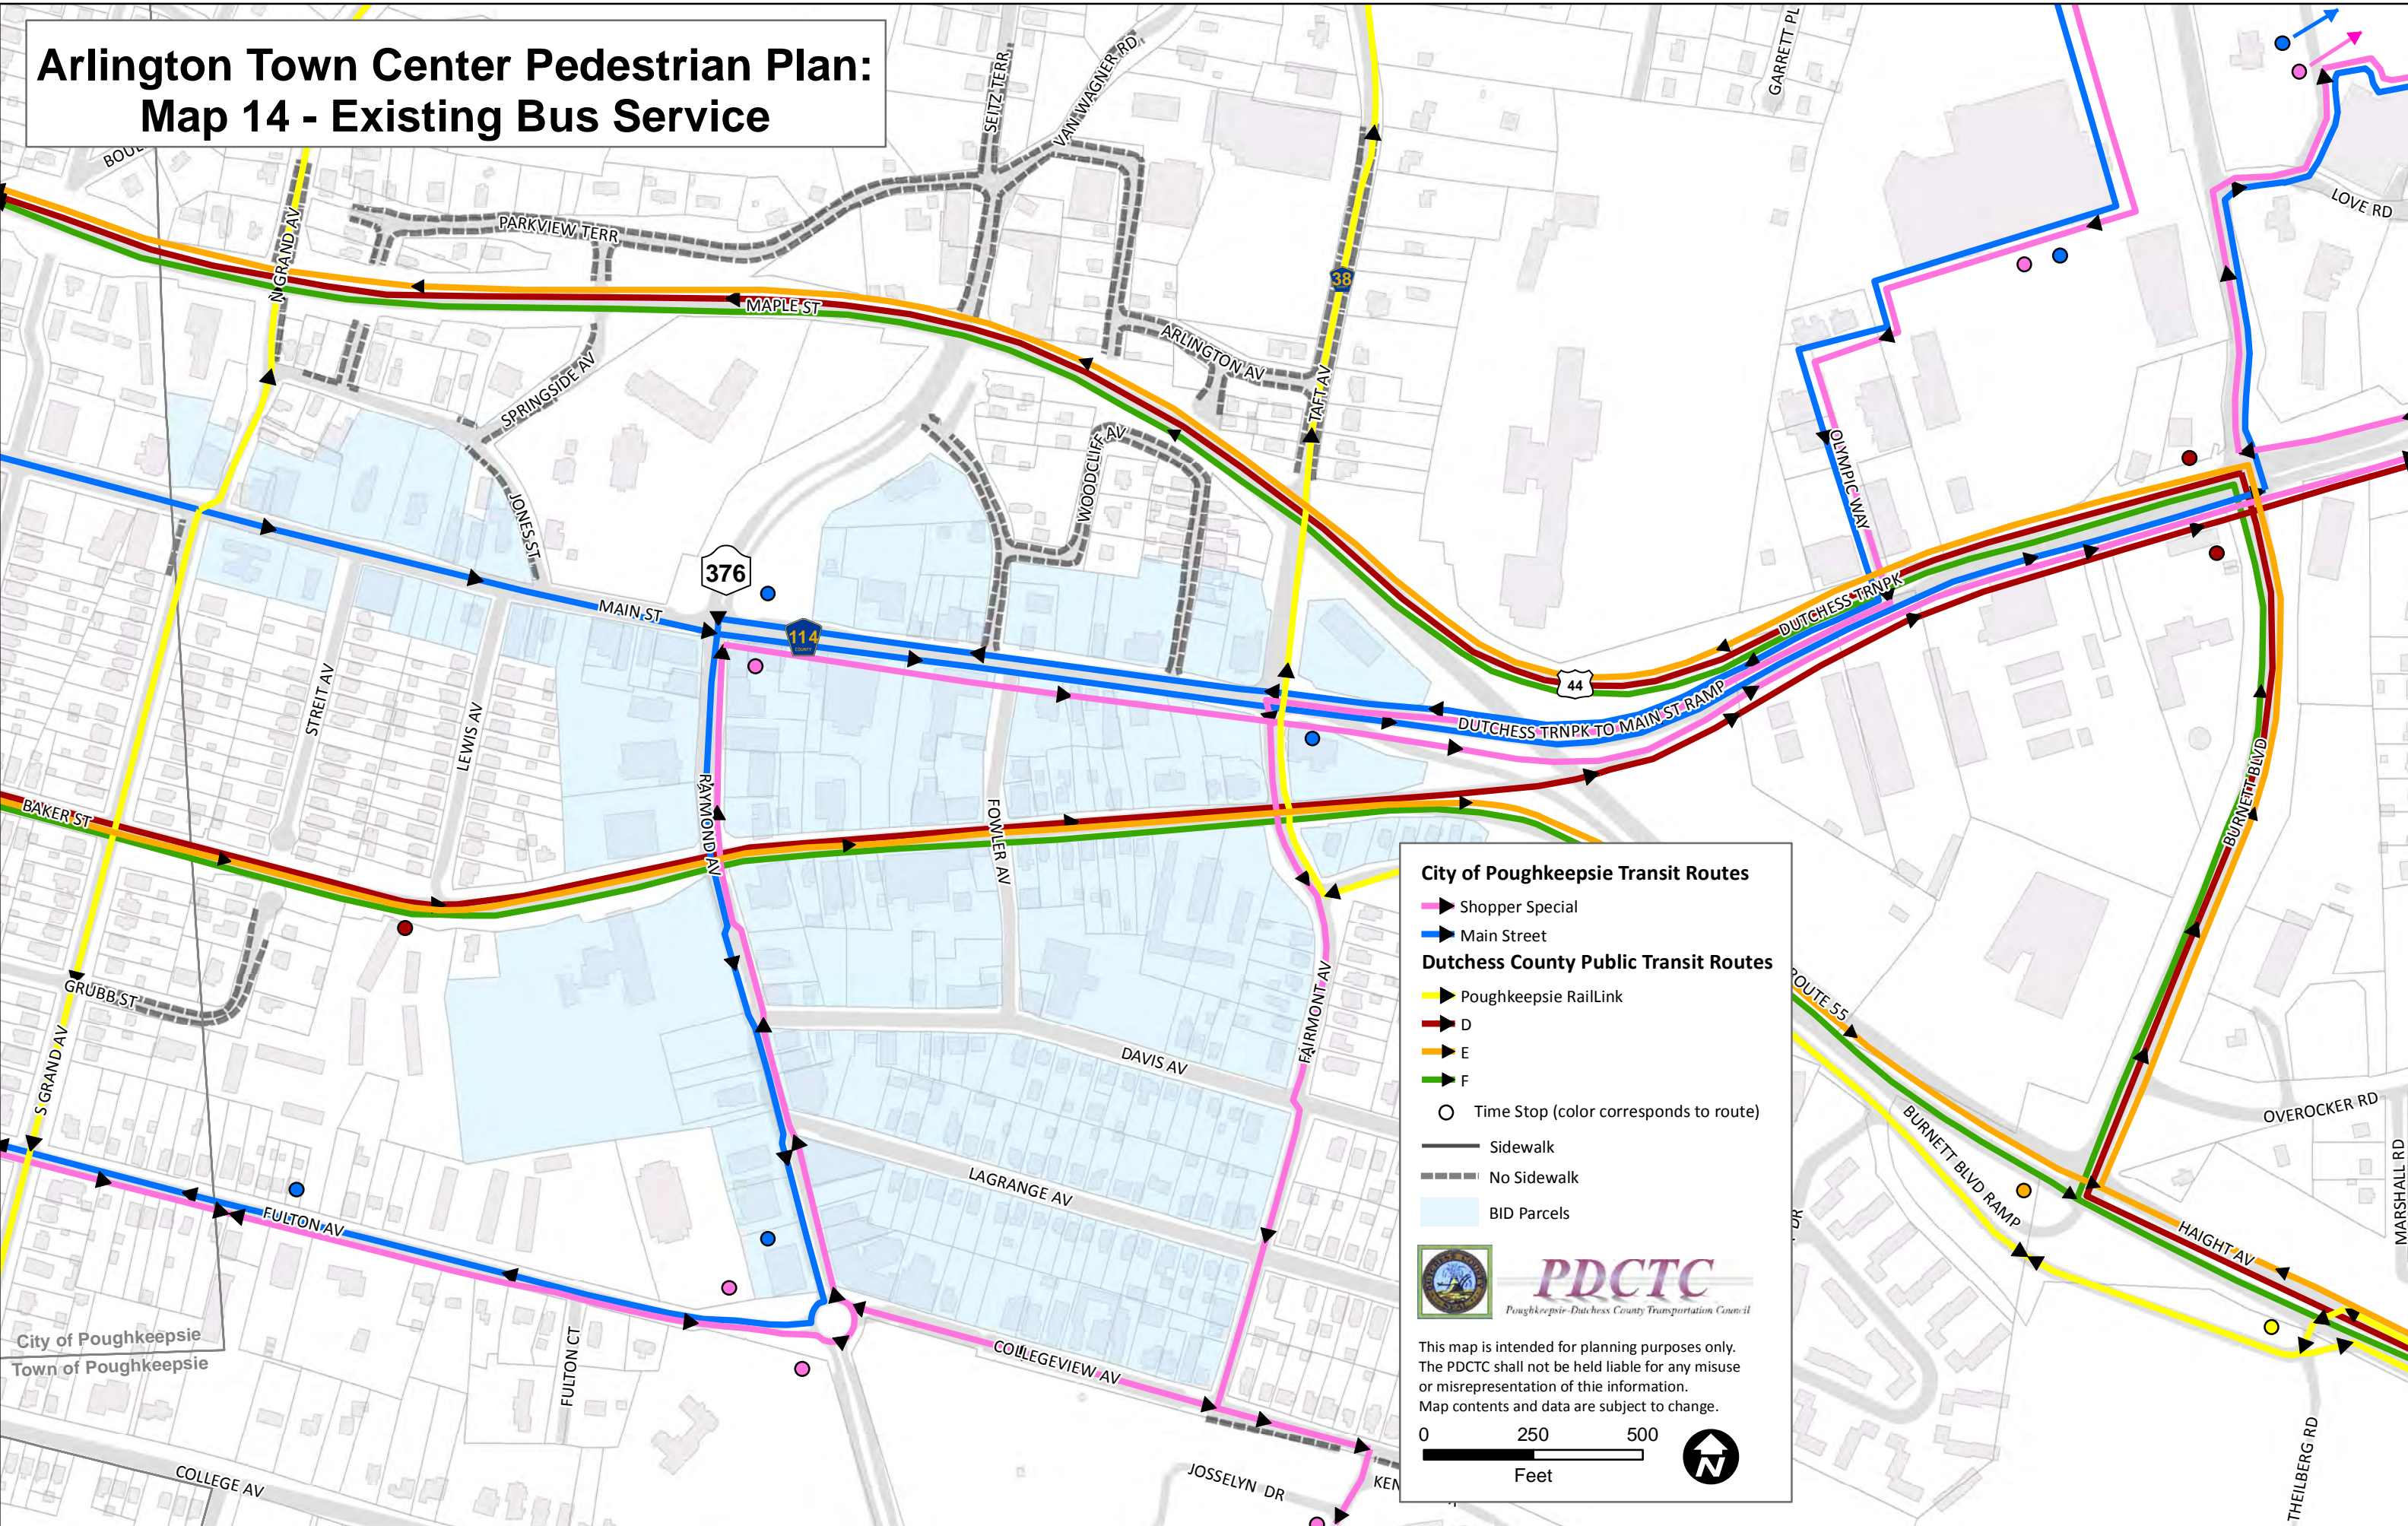

Arlington Town Center Pedestrian Plan: Map 14 - Existing Bus Service

City of Poughkeepsie Transit Routes

- Shopper Special
- Main Street

Dutchess County Public Transit Routes

- Poughkeepsie RailLink
- D
- E
- F

- Time Stop (color corresponds to route)
- Sidewalk
- No Sidewalk
- BID Parcels

PDCTC
Poughkeepsie-Dutchess County Transportation Council

This map is intended for planning purposes only. The PDCTC shall not be held liable for any misuse or misrepresentation of this information. Map contents and data are subject to change.

0 250 500
Feet