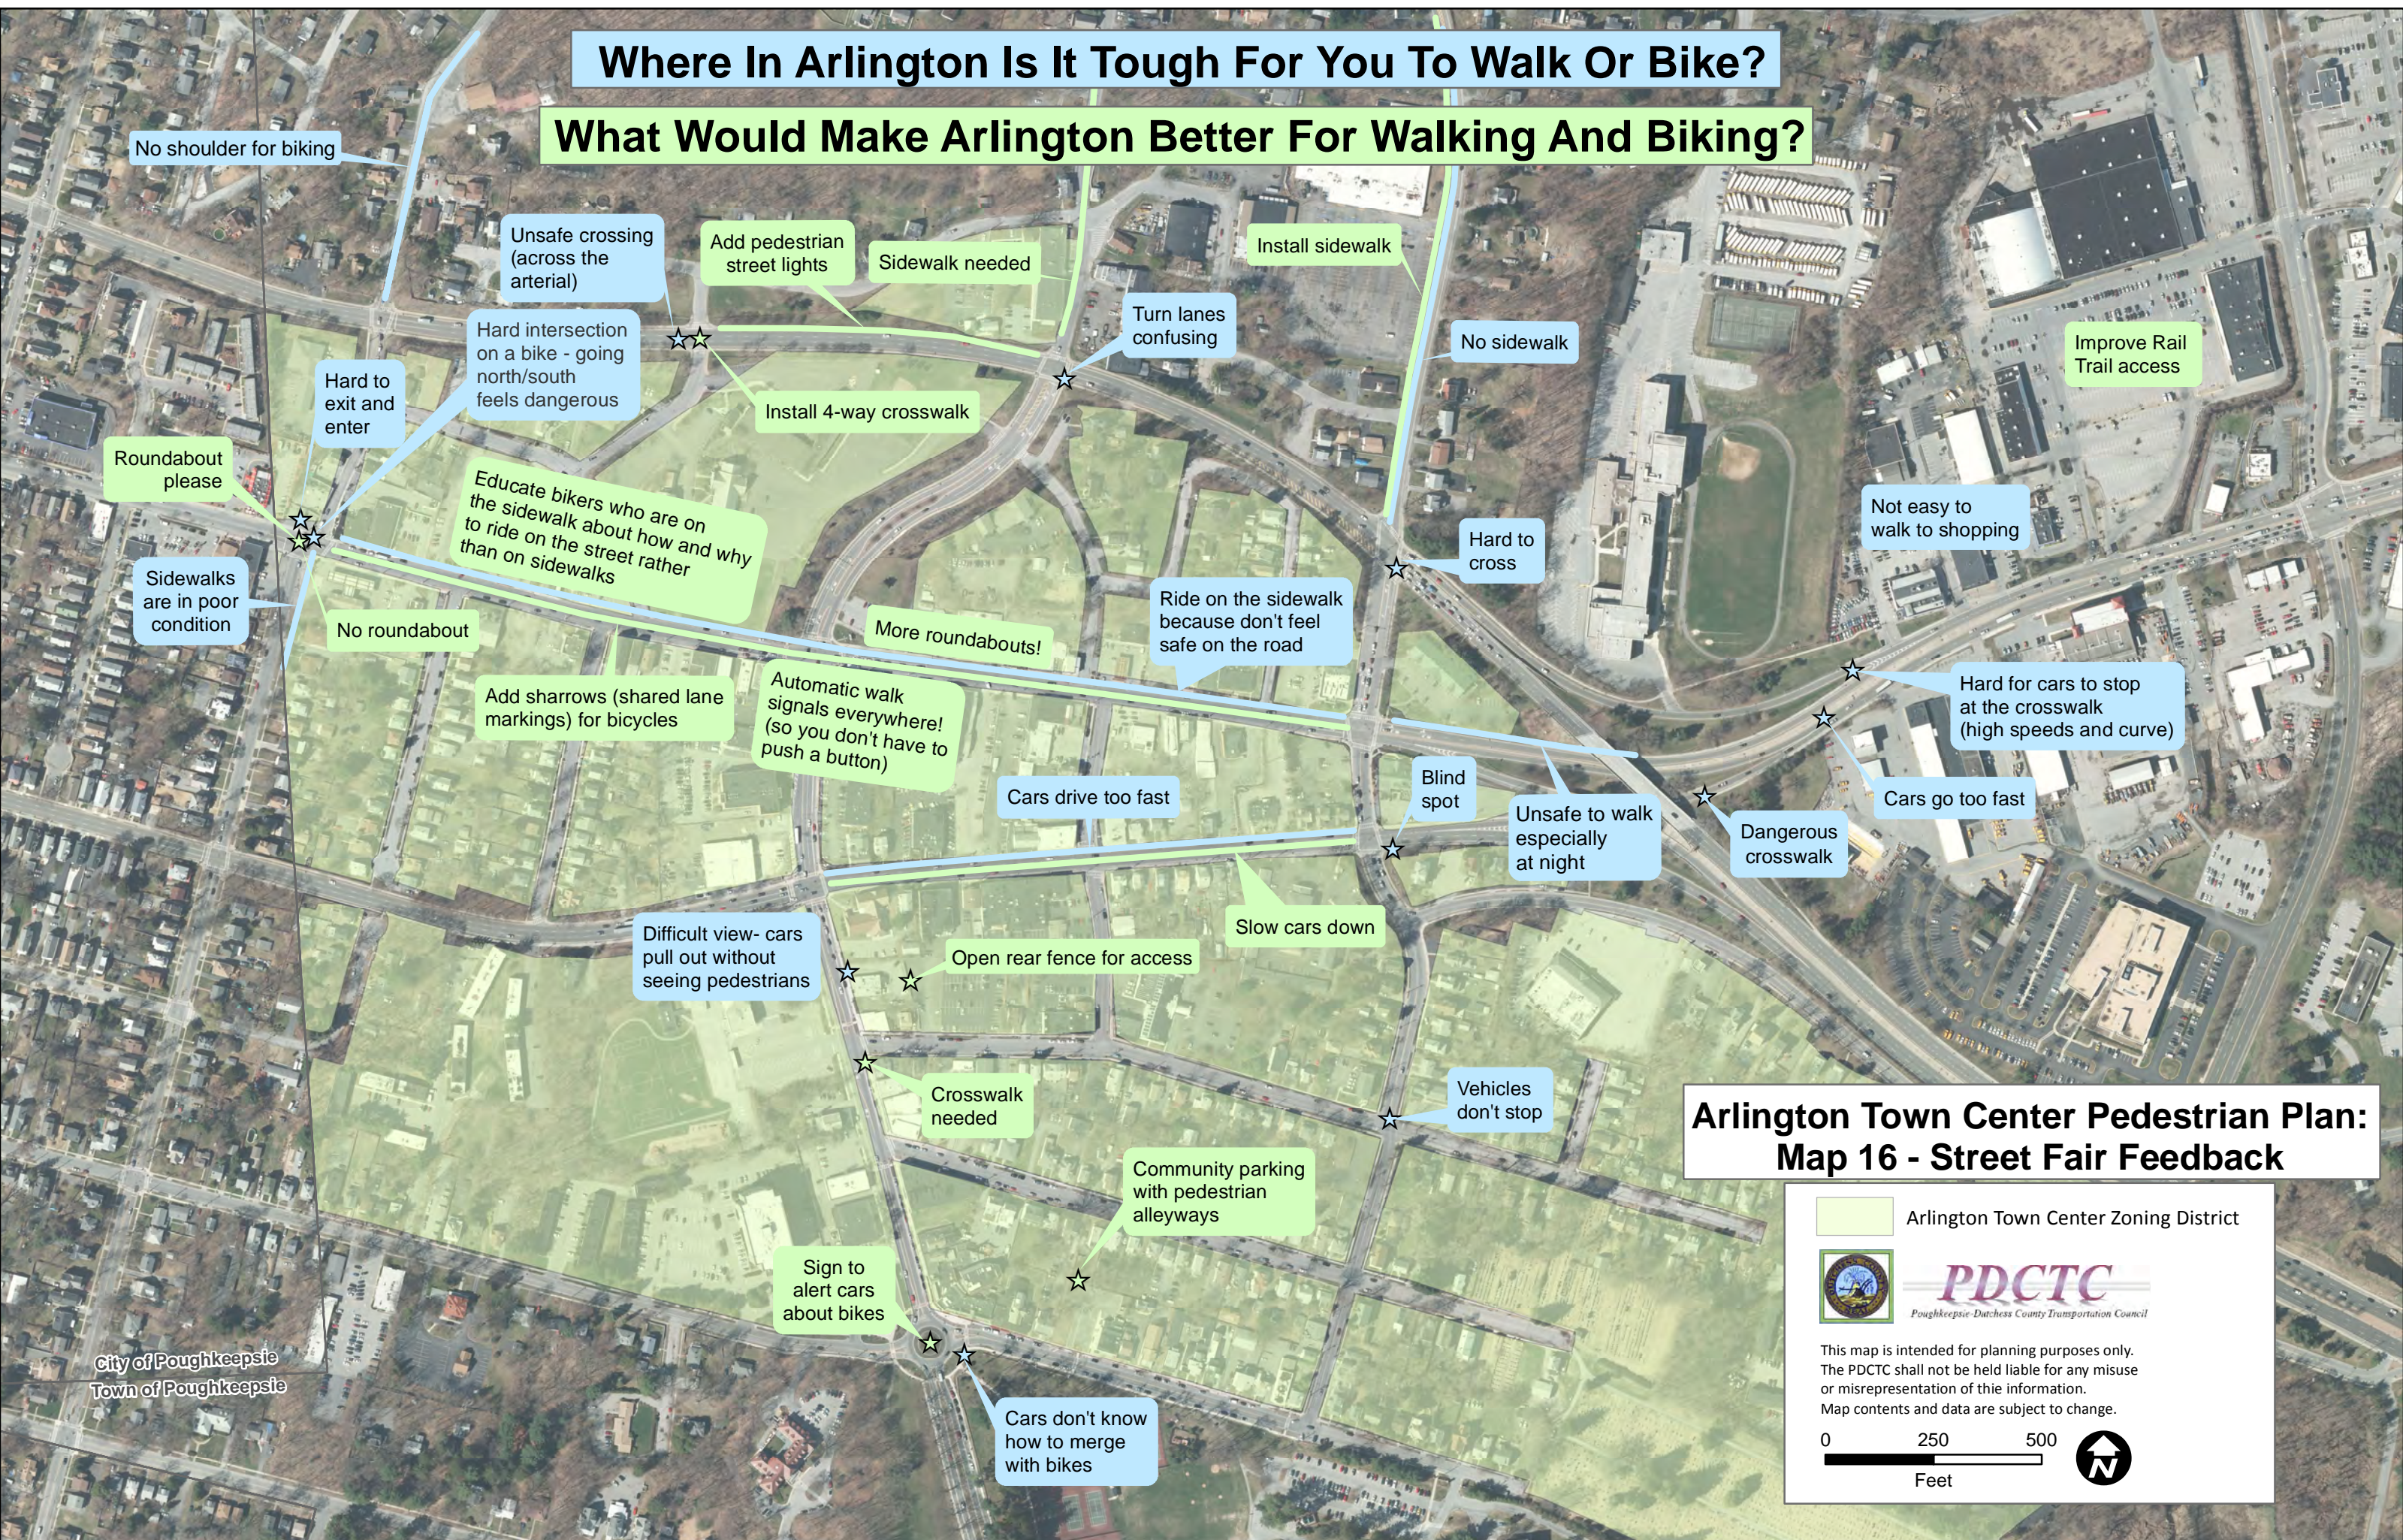

Where In Arlington Is It Tough For You To Walk Or Bike?

What Would Make Arlington Better For Walking And Biking?

**Arlington Town Center Pedestrian Plan:
Map 16 - Street Fair Feedback**

 Arlington Town Center Zoning District

This map is intended for planning purposes only. The PDCTC shall not be held liable for any misuse or misrepresentation of this information. Map contents and data are subject to change.

City of Poughkeepsie
Town of Poughkeepsie