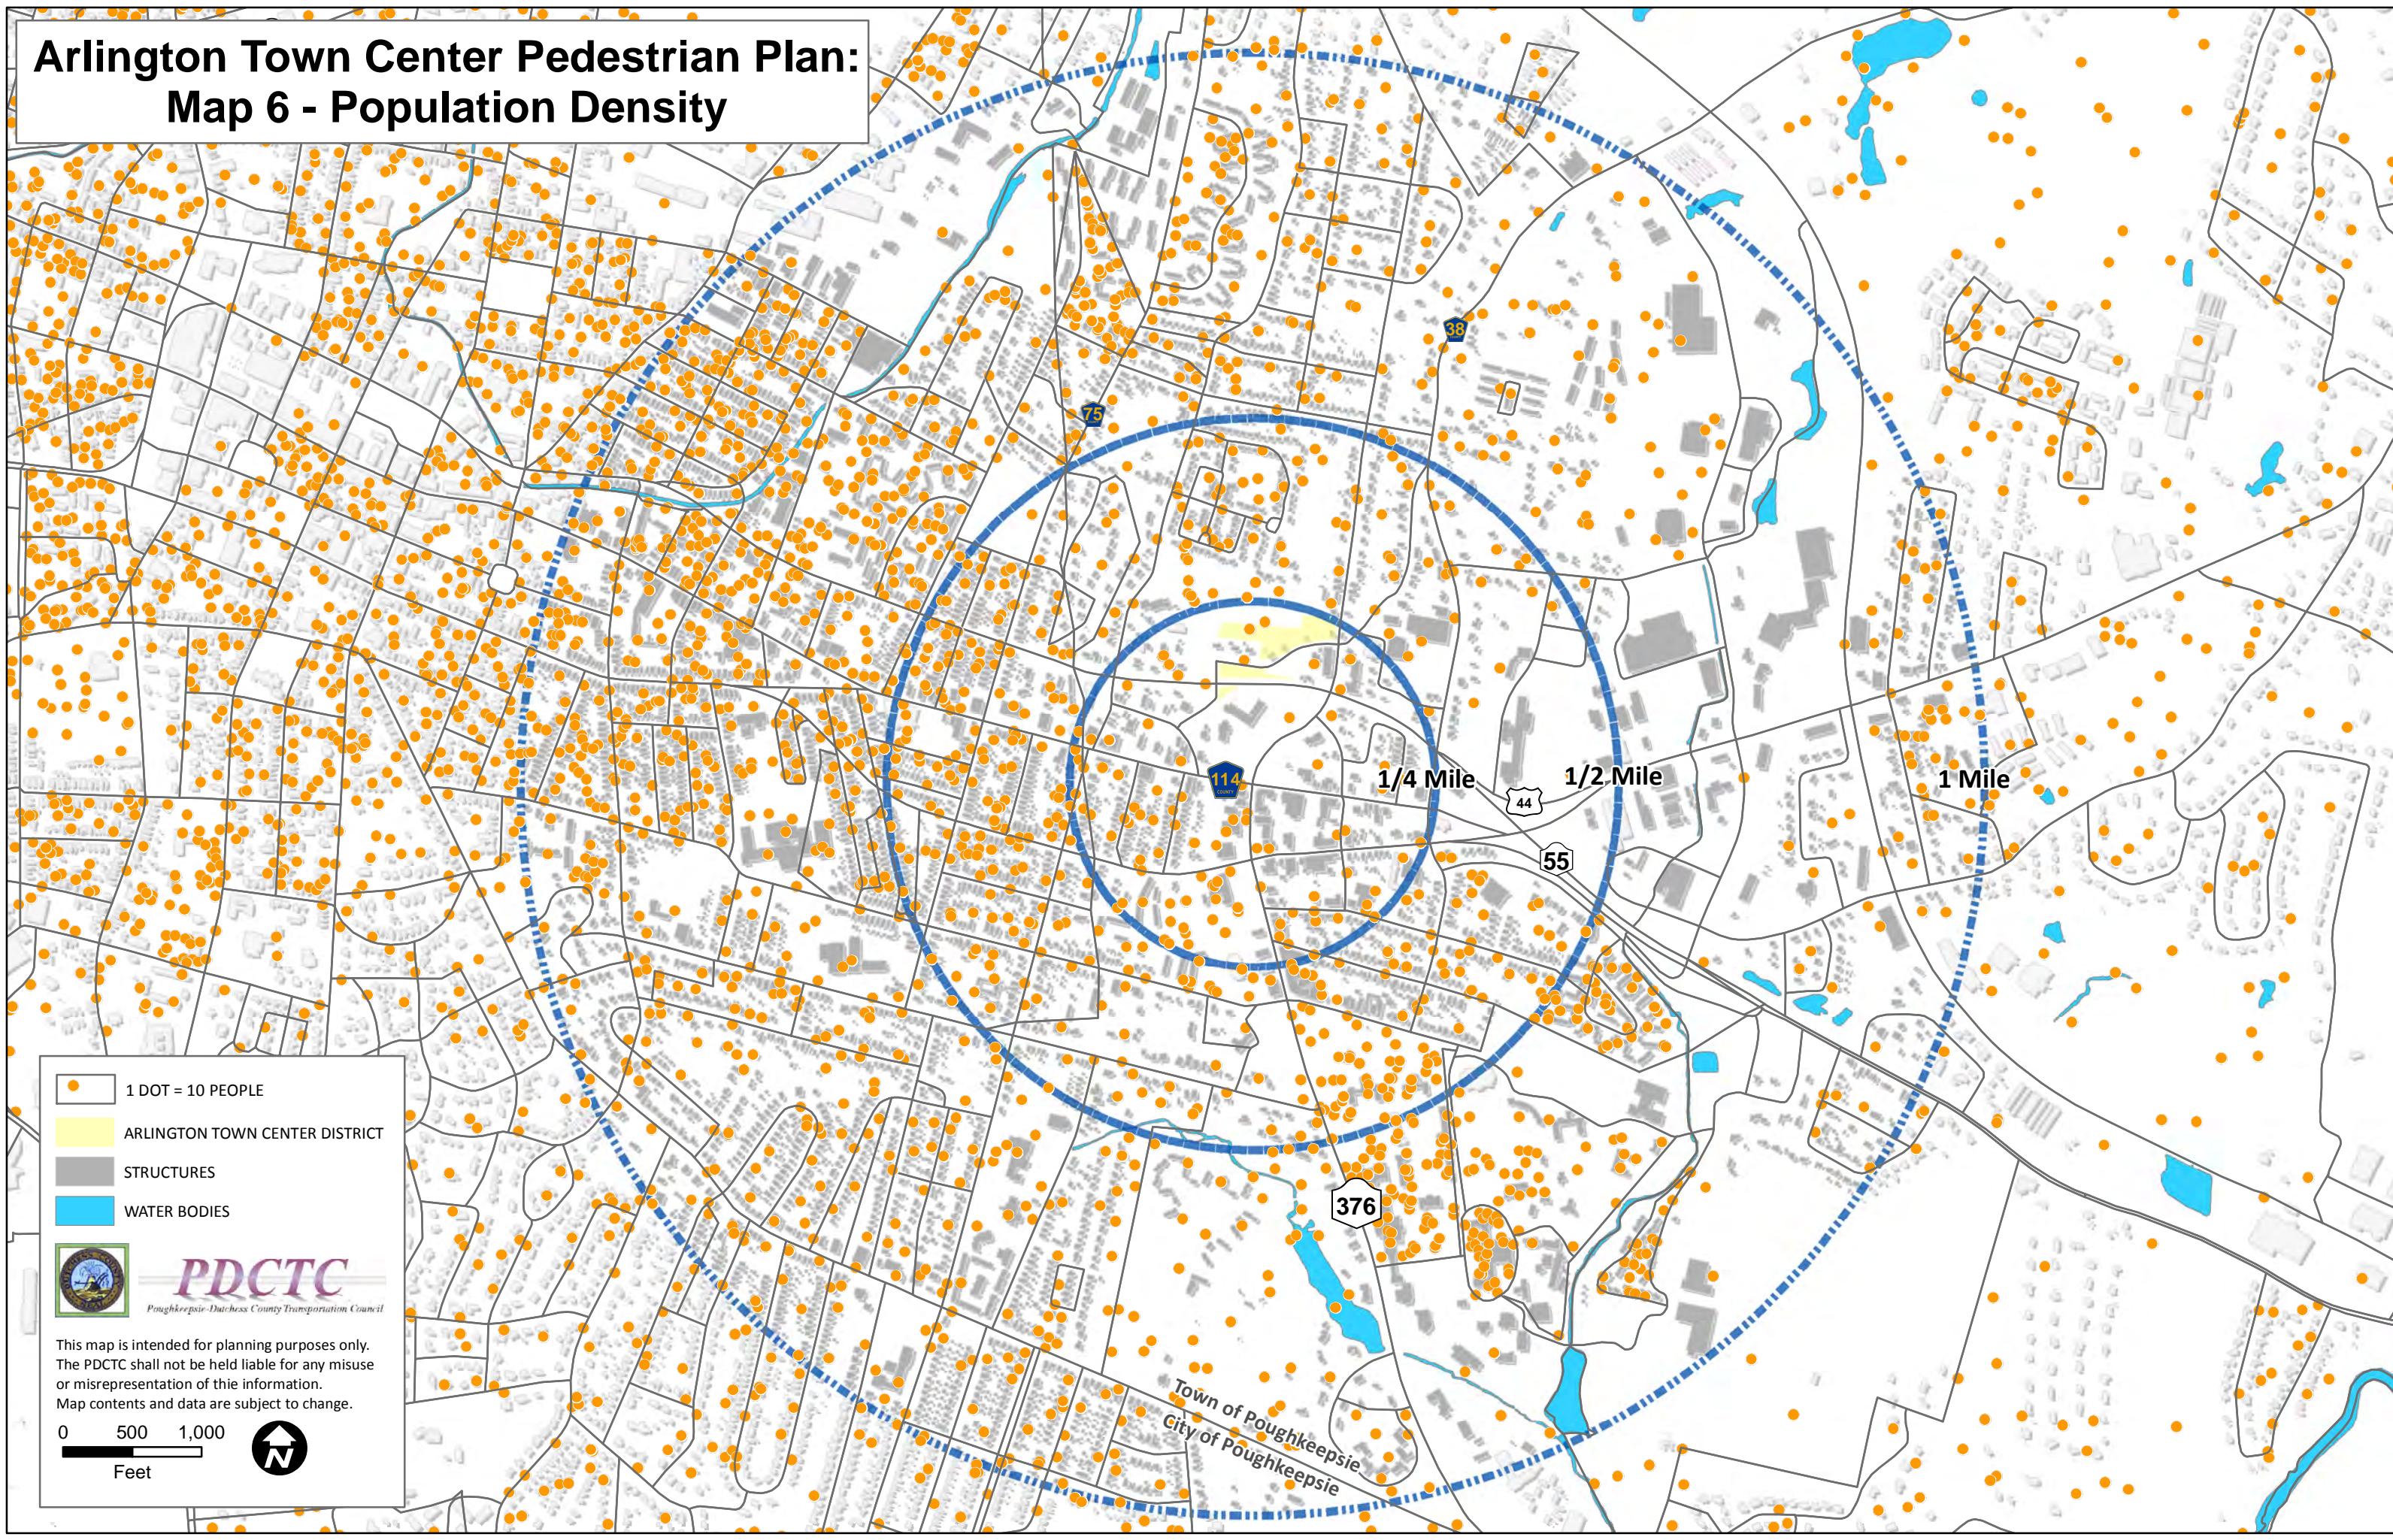

Arlington Town Center Pedestrian Plan: Map 6 - Population Density

1 DOT = 10 PEOPLE

ARLINGTON TOWN CENTER DISTRICT

STRUCTURES

WATER BODIES

PDCTC
Poughkeepsie-Dutchess County Transportation Council

This map is intended for planning purposes only. The PDCTC shall not be held liable for any misuse or misrepresentation of this information. Map contents and data are subject to change.

0 500 1,000
Feet

Town of Poughkeepsie
City of Poughkeepsie