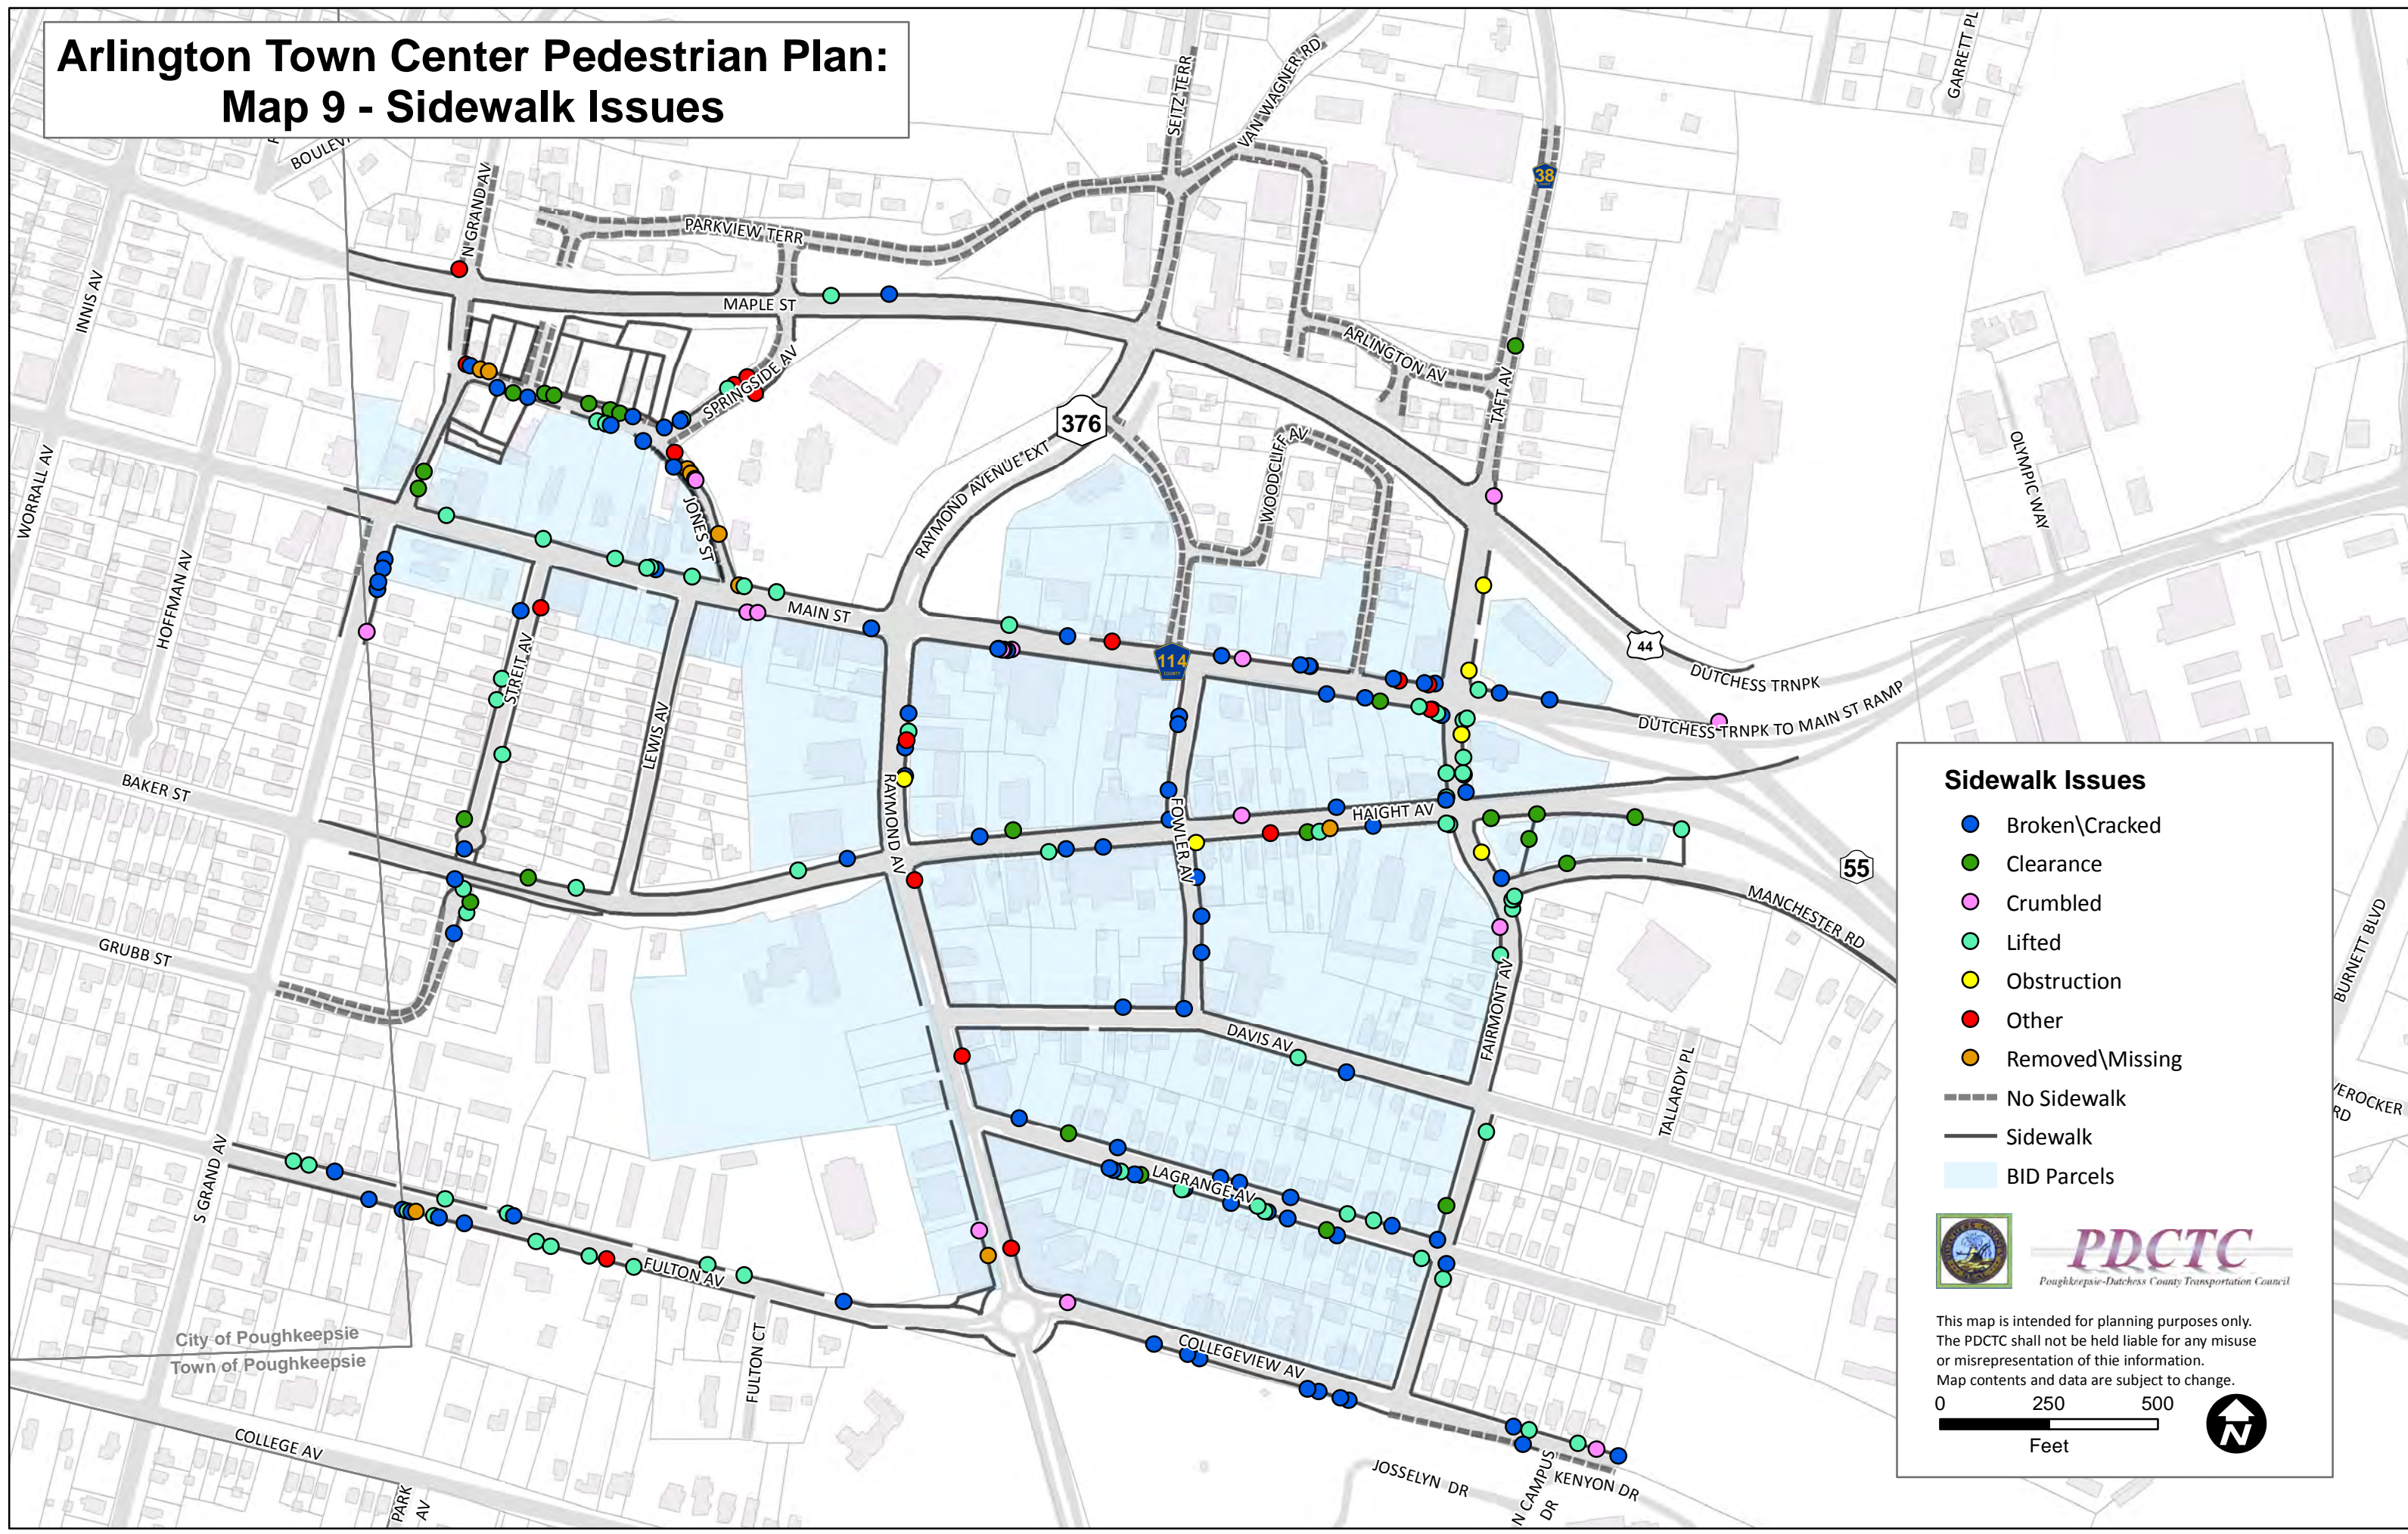

# Arlington Town Center Pedestrian Plan: Map 9 - Sidewalk Issues

**Sidewalk Issues**

- Broken\Cracked
- Clearance
- Crumbled
- Lifted
- Obstruction
- Other
- Removed\Missing

- No Sidewalk
- Sidewalk
- BID Parcels

 **PDCTC**  
Poughkeepsie-Dutchess County Transportation Council

This map is intended for planning purposes only. The PDCTC shall not be held liable for any misuse or misrepresentation of this information. Map contents and data are subject to change.

0      250      500  
  
 Feet