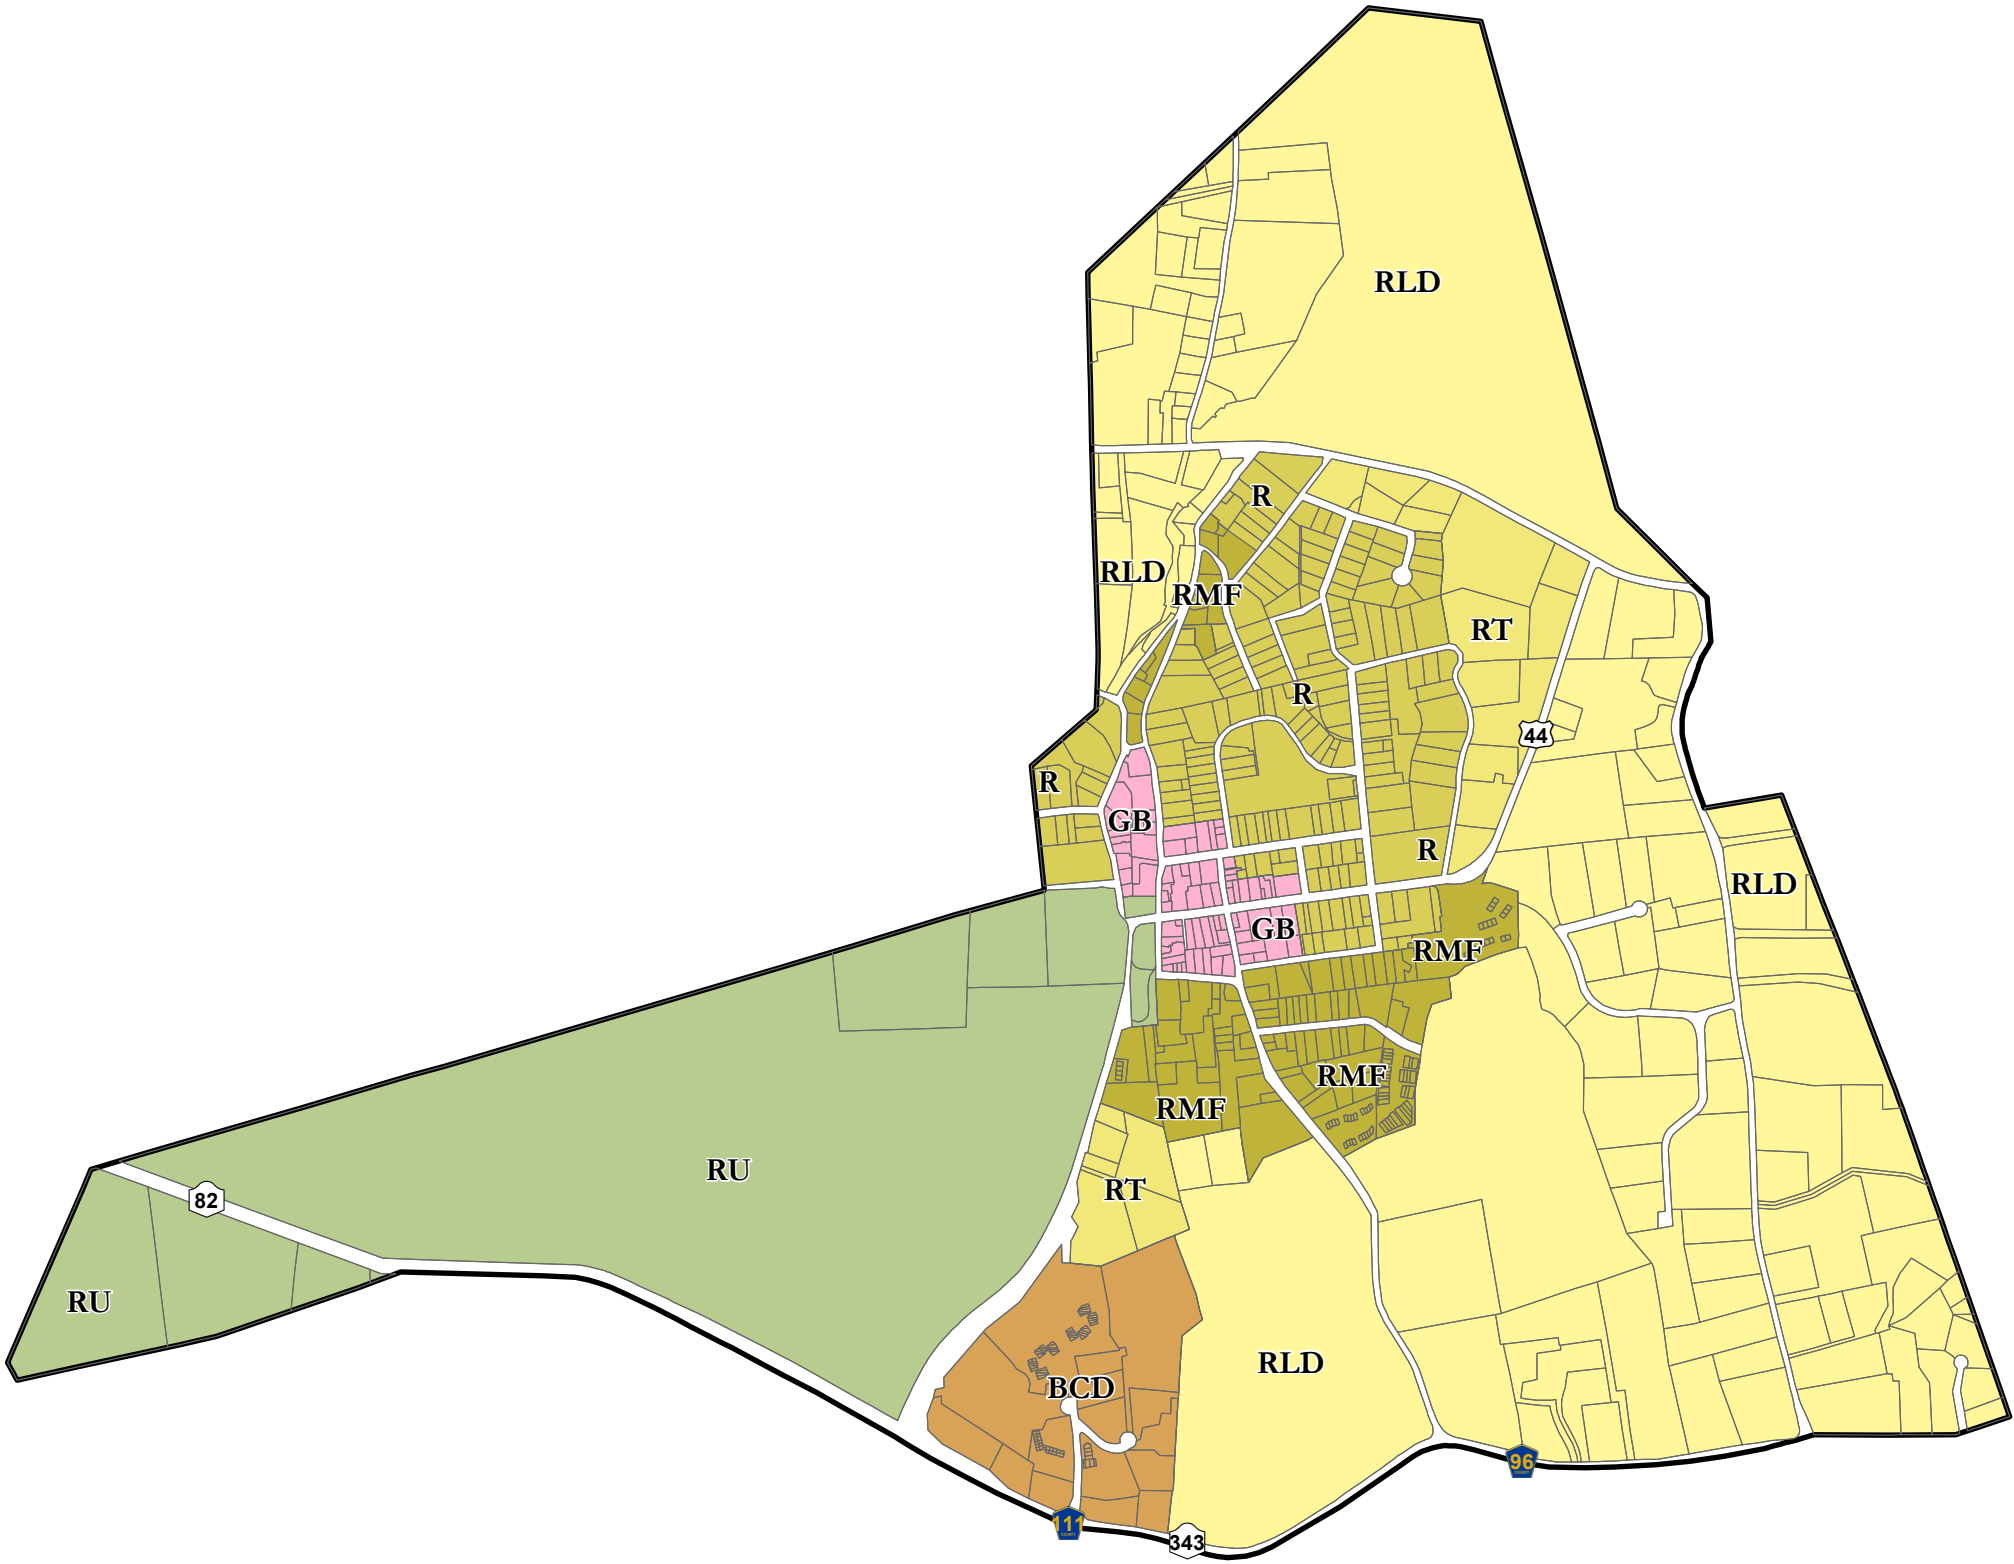

Village of Millbrook Zoning Map

Map Prepared By Dutchess County
Department of Planning and Development
November 2015

Zoning District boundaries are enacted by the Municipalities. These maps are based on information supplied by the Municipalities, per agreement with Dutchess County Department of Planning and Development. Zoning district lines are updated at the pleasure of the Municipality. Check with local municipal officials for most recent boundary delineations.

Legend

- Municipal Boundaries
- Parcel Boundaries

Zoning Districts

- BCD, BENNETT COLLEGE DISTRICT
- GB, GENERAL BUSINESS
- R, RESIDENTIAL
- RLD, RESIDENTIAL LOW-DENSITY
- RMF, MULTIFAMILY RESIDENTIAL
- RT, TRANSITIONAL RESIDENTIAL
- RU, RURAL