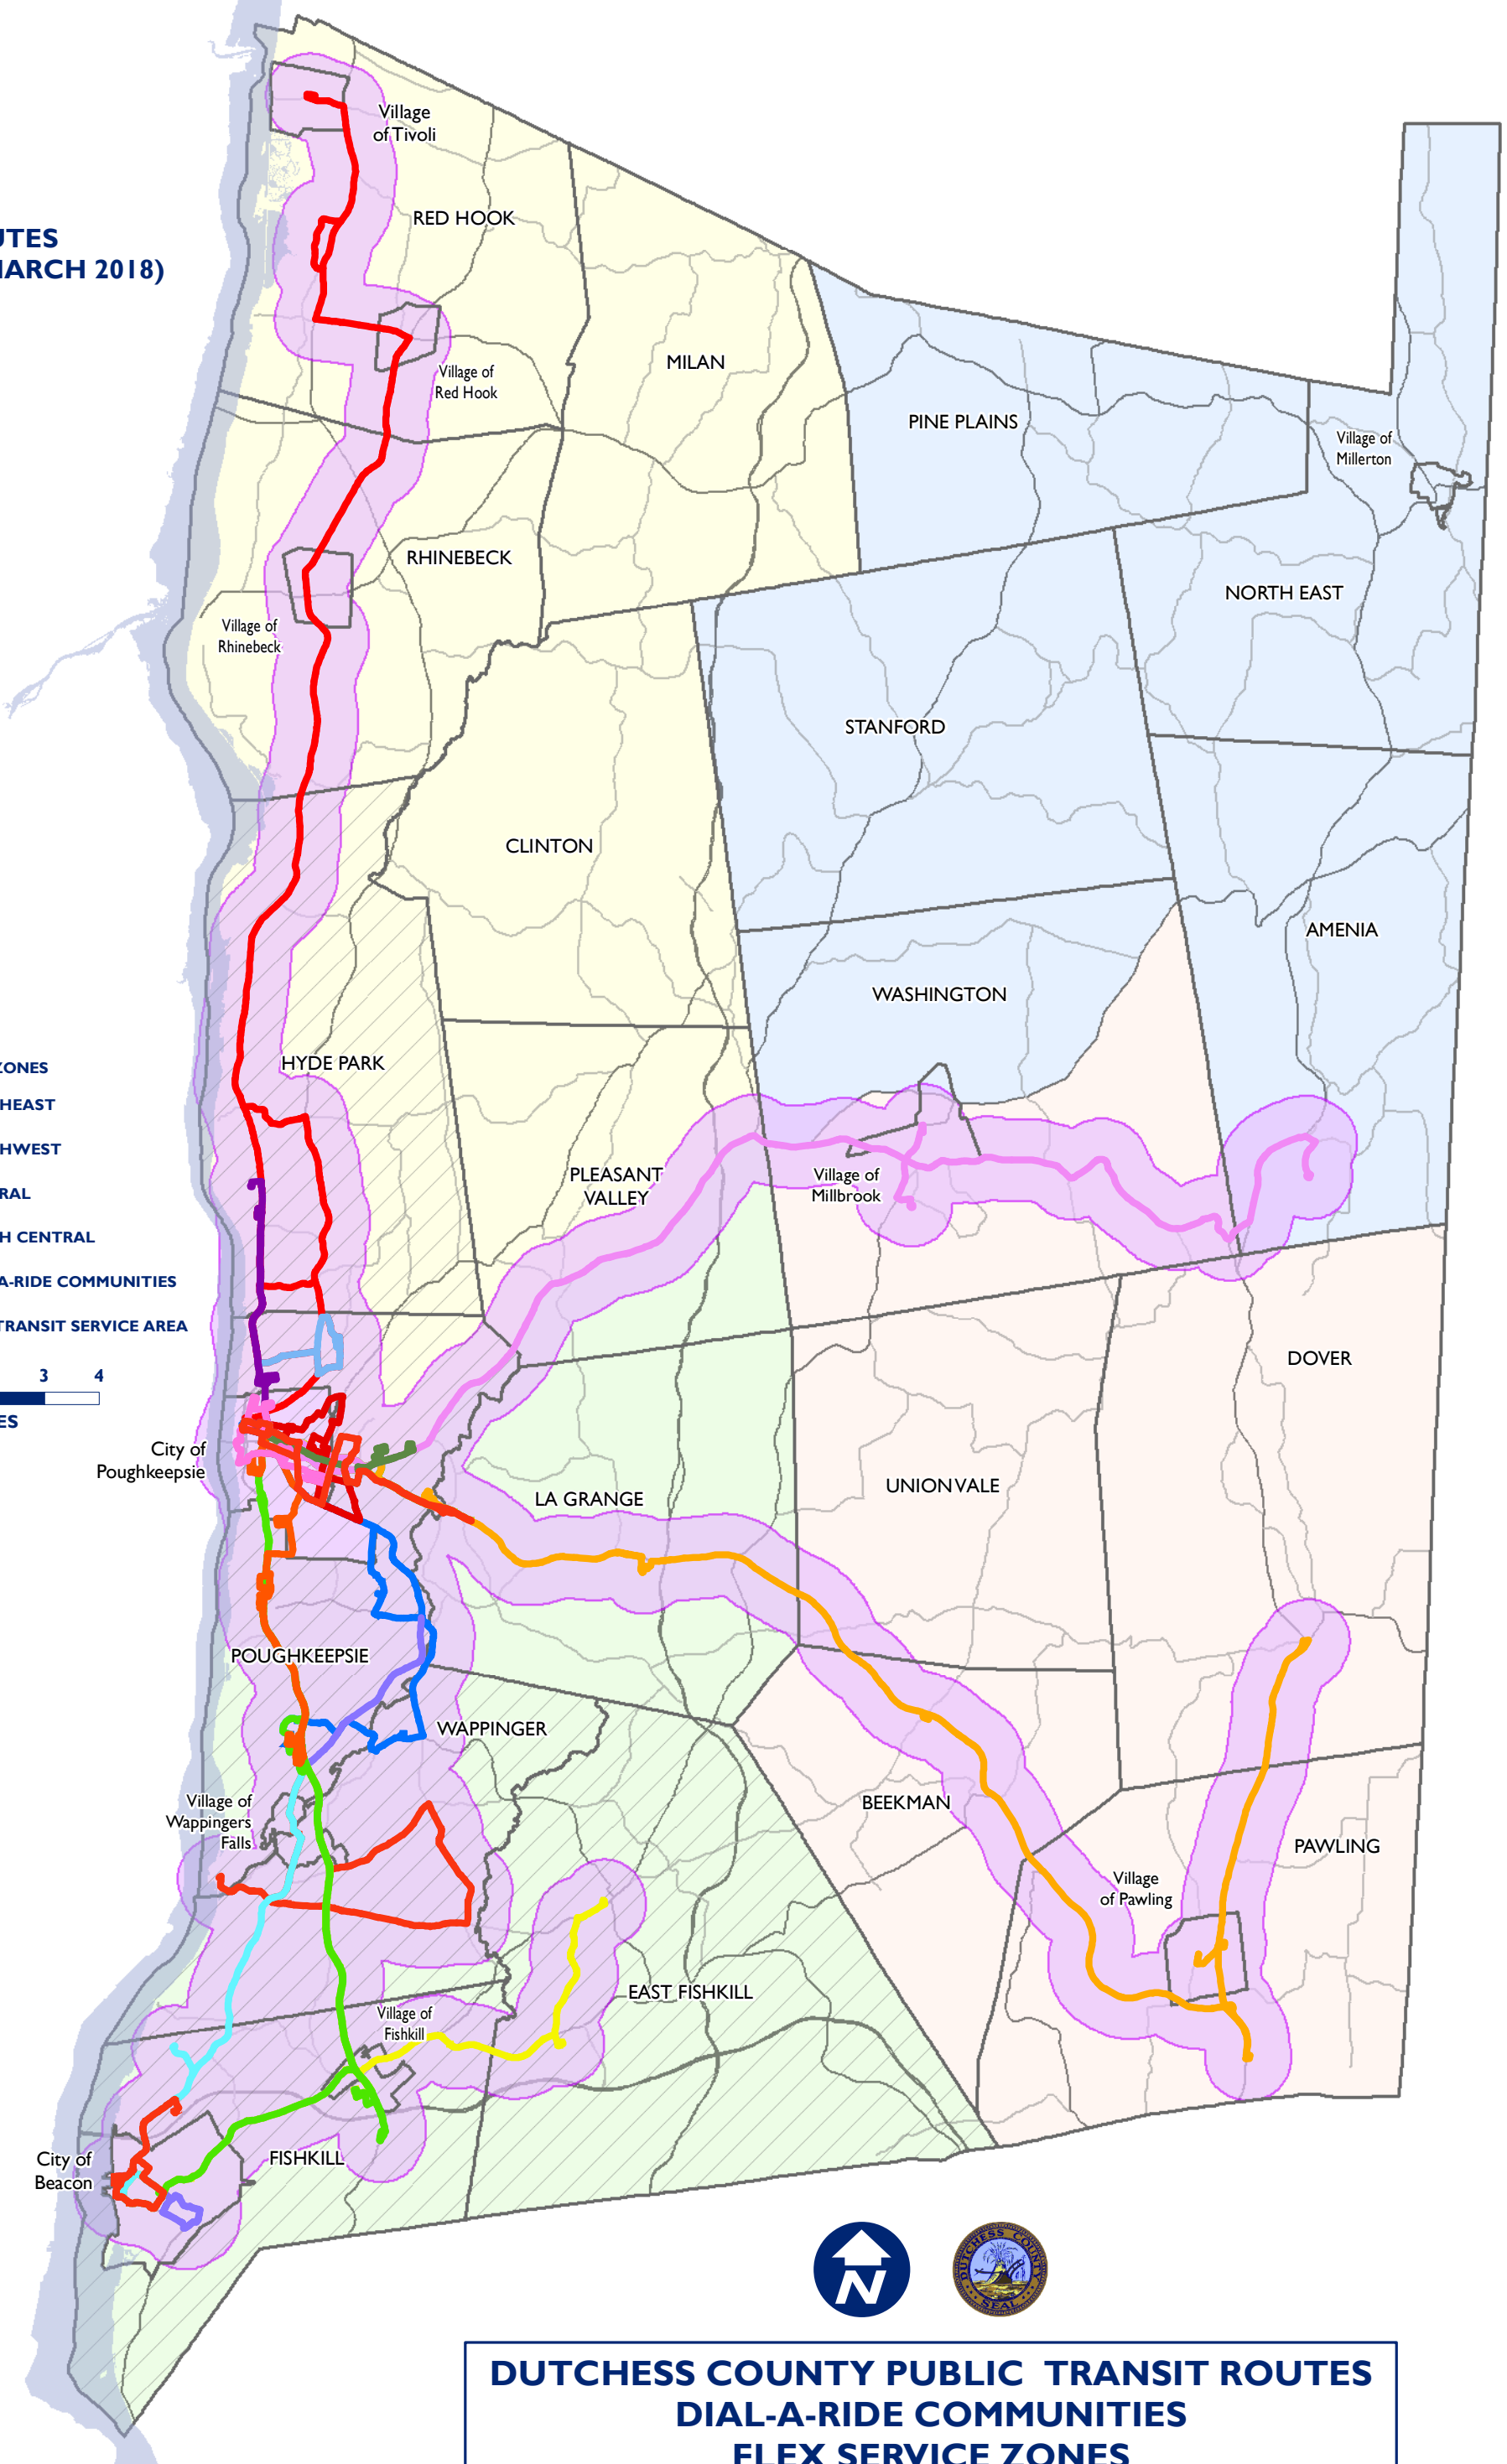

**BUS ROUTES
(AS OF MARCH 2018)**

- A
 - B
 - C
 - D
 - E
 - F
 - G
 - H
 - I
 - J
 - K
 - L
 - M
 - P
 - PRL
 - BRL
 - NHRL
- FLEX SERVICE ZONES**
- NORTHEAST
 - NORTHWEST
 - CENTRAL
 - SOUTH CENTRAL
- DIAL-A-RIDE COMMUNITIES**
- DIAL-A-RIDE COMMUNITIES
- PARATRANSIT SERVICE AREA**
- PARATRANSIT SERVICE AREA

**DUTCHESS COUNTY PUBLIC TRANSIT ROUTES
DIAL-A-RIDE COMMUNITIES
FLEX SERVICE ZONES
PARATRANSIT SERVICE AREA**