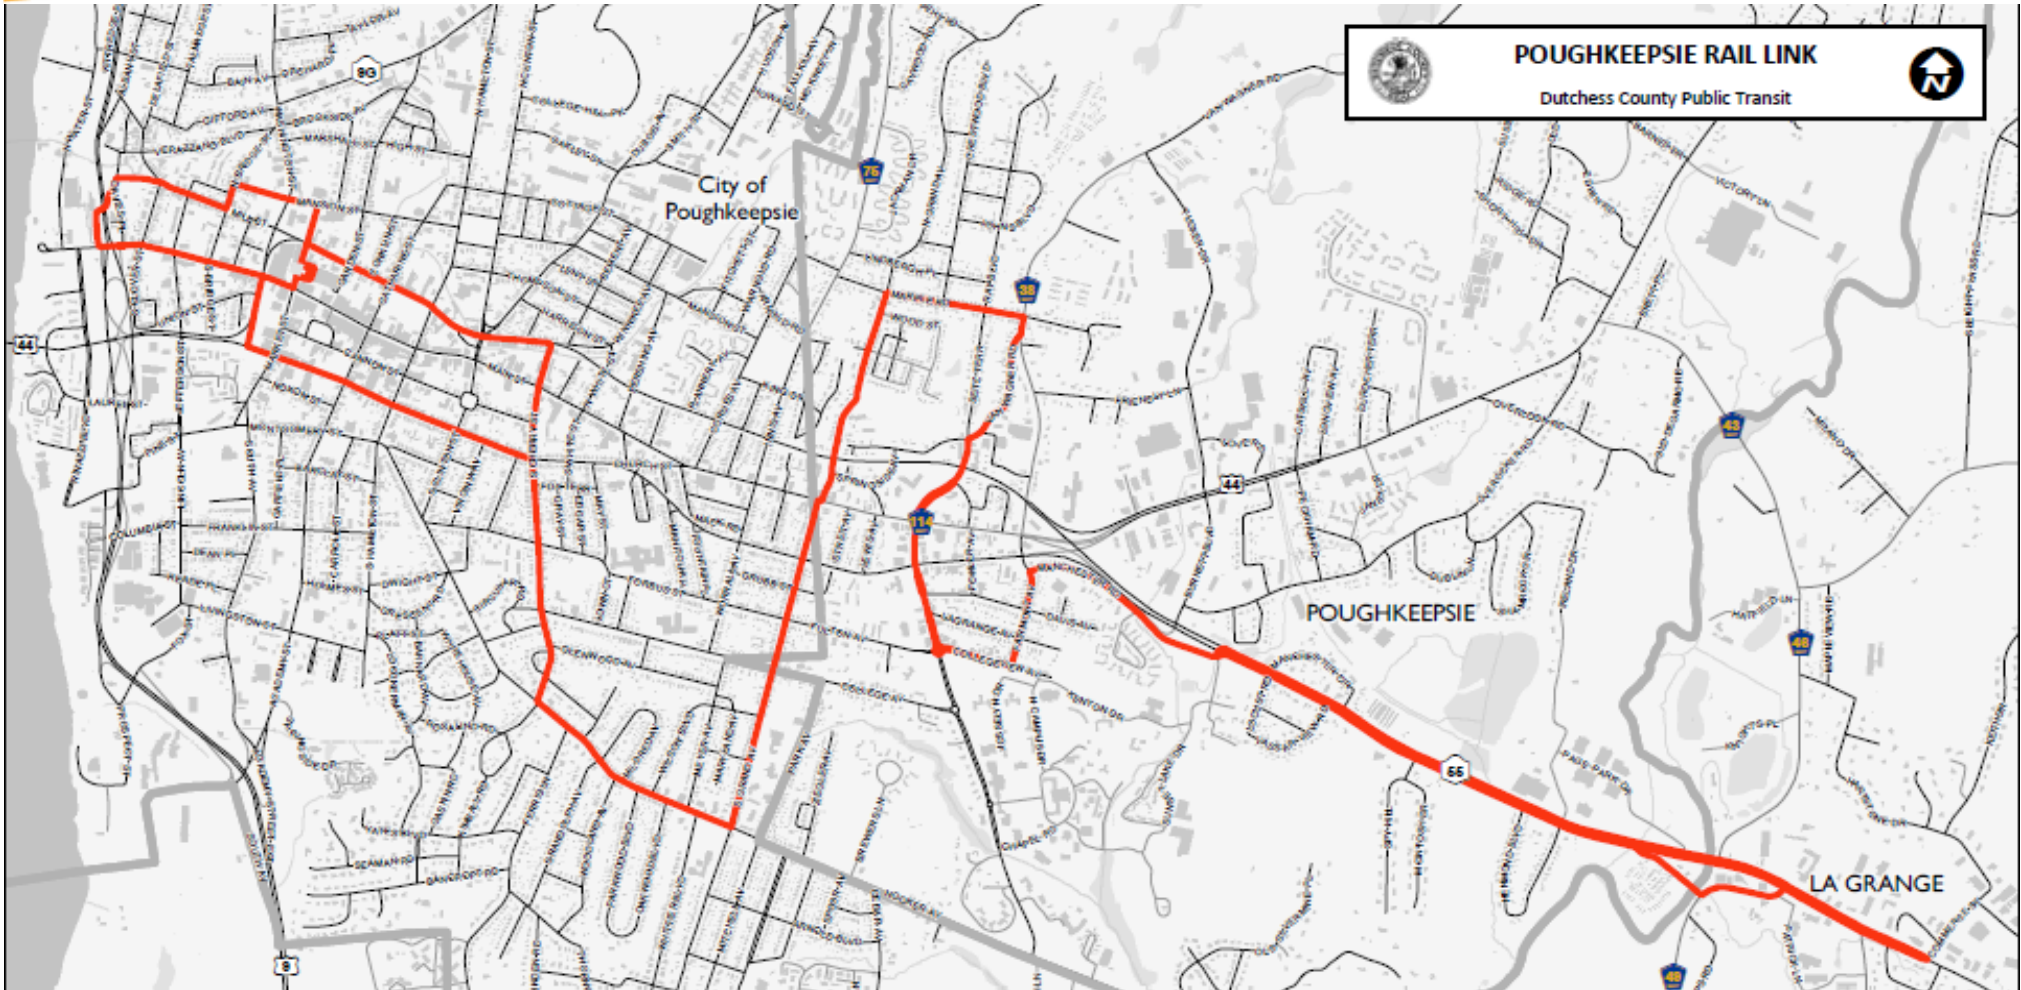

Poughkeepsie Rail Link—Poughkeepsie Transit Hub to Route 55 @ Manchester Road (Mon-Fri)

Transit Information: (845) 473-8424 | TDD/TTY: 711 | www.dutchessny.gov/PublicTransit
Effective: Saturday, March 17, 2018. Schedule on the Reverse.