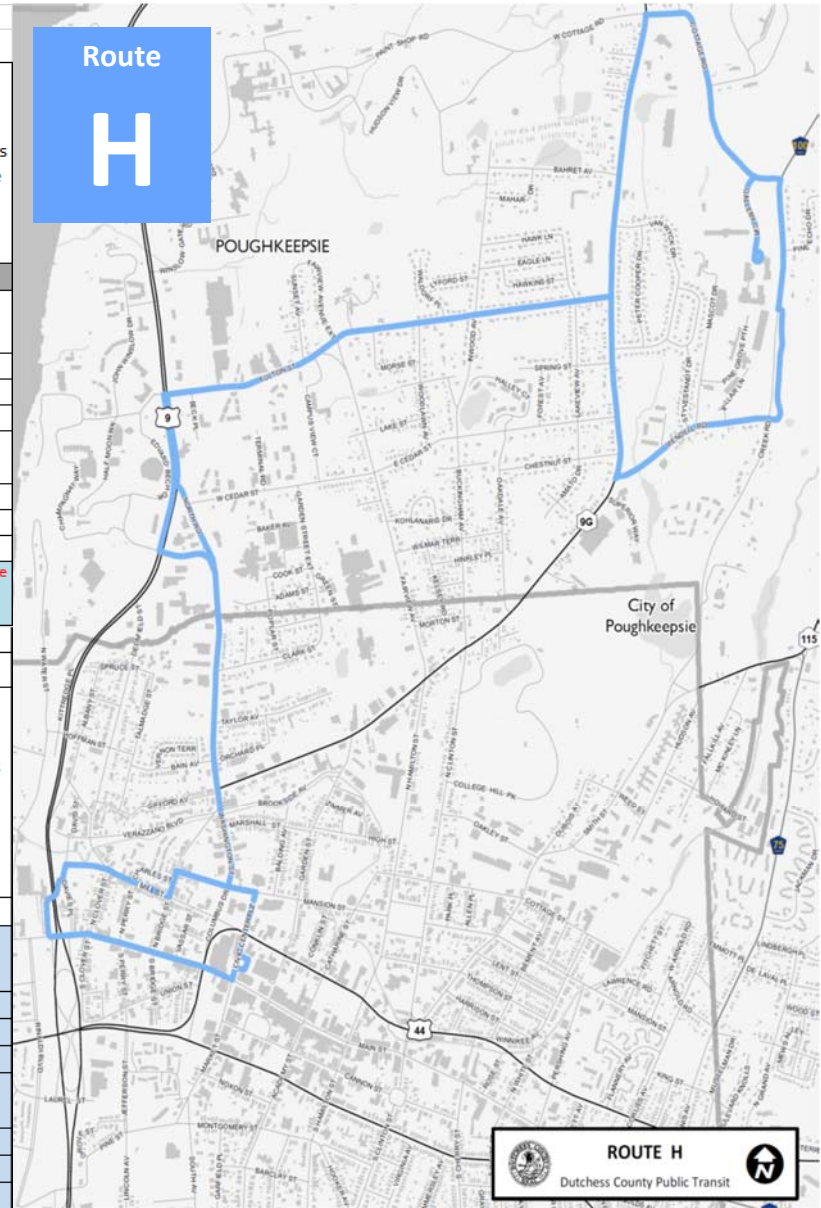

Southbound from Dutchess Community College to Poughkeepsie Transit Hub

Route	Town of Poughkeepsie			City of Poughkeepsie				Route?	Continues As Route
	Depart Dutchess Community College @ Lot E	Dutchess Community College @ Washington Hall	North Road @ Fulton Street (Marist College)	Washington Street @ Mansion Street (Interfaith Towers)	Poughkeepsie Train Station	Arrive Transit Hub (Market Street @ Main Street) On Market Street	Connection to Poughkeepsie Galleria & The Shoppes at South Hills		
	89	220	122	287	3	1			
H	9:48 AM	9:52 AM	9:59 AM	10:02 AM	10:05 AM	10:09 AM	10:15 AM	A	H
H	10:48 AM	10:52 AM	10:59 AM	11:02 AM	11:05 AM	11:09 AM	11:45 AM	B	H
H	11:48 AM	11:52 AM	11:59 AM	12:02 PM	12:05 PM	12:09 PM	12:30 PM	A	H
H	12:48 PM	12:52 PM	12:59 PM	1:02 PM	1:05 PM	1:09 PM	None		H
H	1:48 PM	1:52 PM	1:59 PM	2:02 PM	2:05 PM	2:09 PM	2:15 PM	B	H
H	2:53 PM	2:57 PM	3:04 PM	3:07 PM	3:10 PM	3:14 PM	None		H
H	3:48 PM	3:52 PM	3:59 PM	4:02 PM	4:05 PM	4:09 PM	4:45 PM	B	H
H	4:48 PM	4:52 PM	4:59 PM	5:02 PM	5:05 PM	5:09 PM	5:15 PM	A	H
H	5:58 PM	6:02 PM	6:09 PM	6:12 PM	6:15 PM	6:19 PM	None		Sun Garage as E arr. 6:34 p.m.

Northbound from Poughkeepsie Transit Hub to Dutchess Community College

Route	Route?	City of Poughkeepsie			Town of Poughkeepsie	
		Connection from Poughkeepsie Galleria & The Shoppes at South Hills	Depart Transit Hub (Market Street @ Main Street) On Market Street	Washington Street @ Mansion Street (Across from Interfaith Towers)	Fulton Street @ Beck Place (Marist College)	Arrive Dutchess Community College @ Lot E
			1	286	117	89
H		None	10:30 AM	10:32 AM	10:40 AM	10:48 AM
H	B	11:26 AM	11:30 AM	11:32 AM	11:40 AM	11:48 AM
H	A	12:19 PM	12:30 PM	12:32 PM	12:40 PM	12:48 PM
H		None	1:30 PM	1:32 PM	1:40 PM	1:48 PM
H	A	2:34 PM	2:35 PM	2:37 PM	2:45 PM	2:53 PM
H		None	3:30 PM	3:32 PM	3:40 PM	3:48 PM
H	B	4:26 PM	4:30 PM	4:32 PM	4:40 PM	4:48 PM
H	B	5:29 PM	5:40 PM	5:42 PM	5:50 PM	5:58 PM