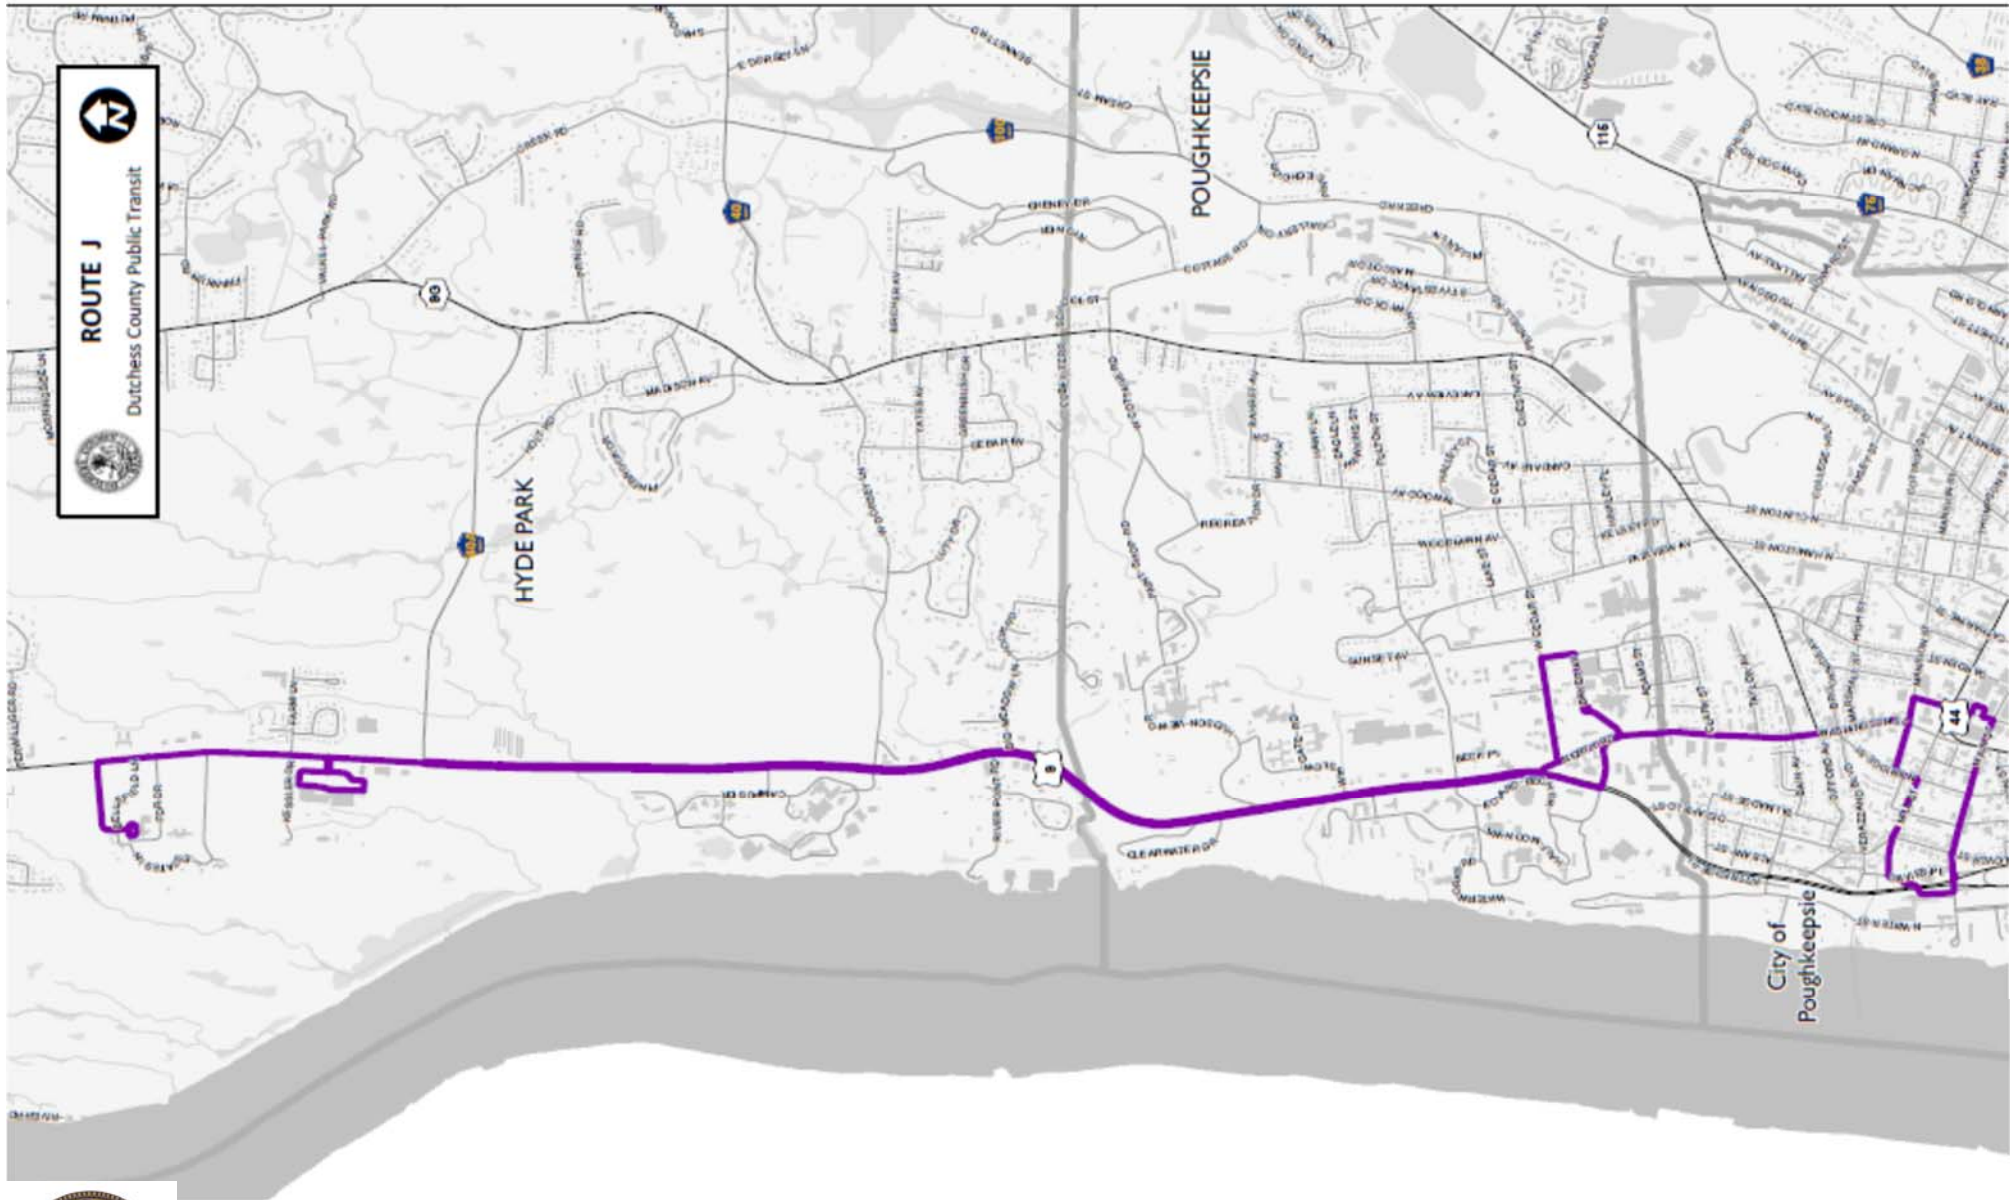

Northside Shuttle—Poughkeepsie Transit Hub to Hyde Park Stop & Shop and FDR Home

Transit Information: (845) 473-8424 | TDD/TTY: 711 | www.dutchessny.gov/PublicTransit
Effective: Saturday, March 17, 2018. Schedule on the Reverse.