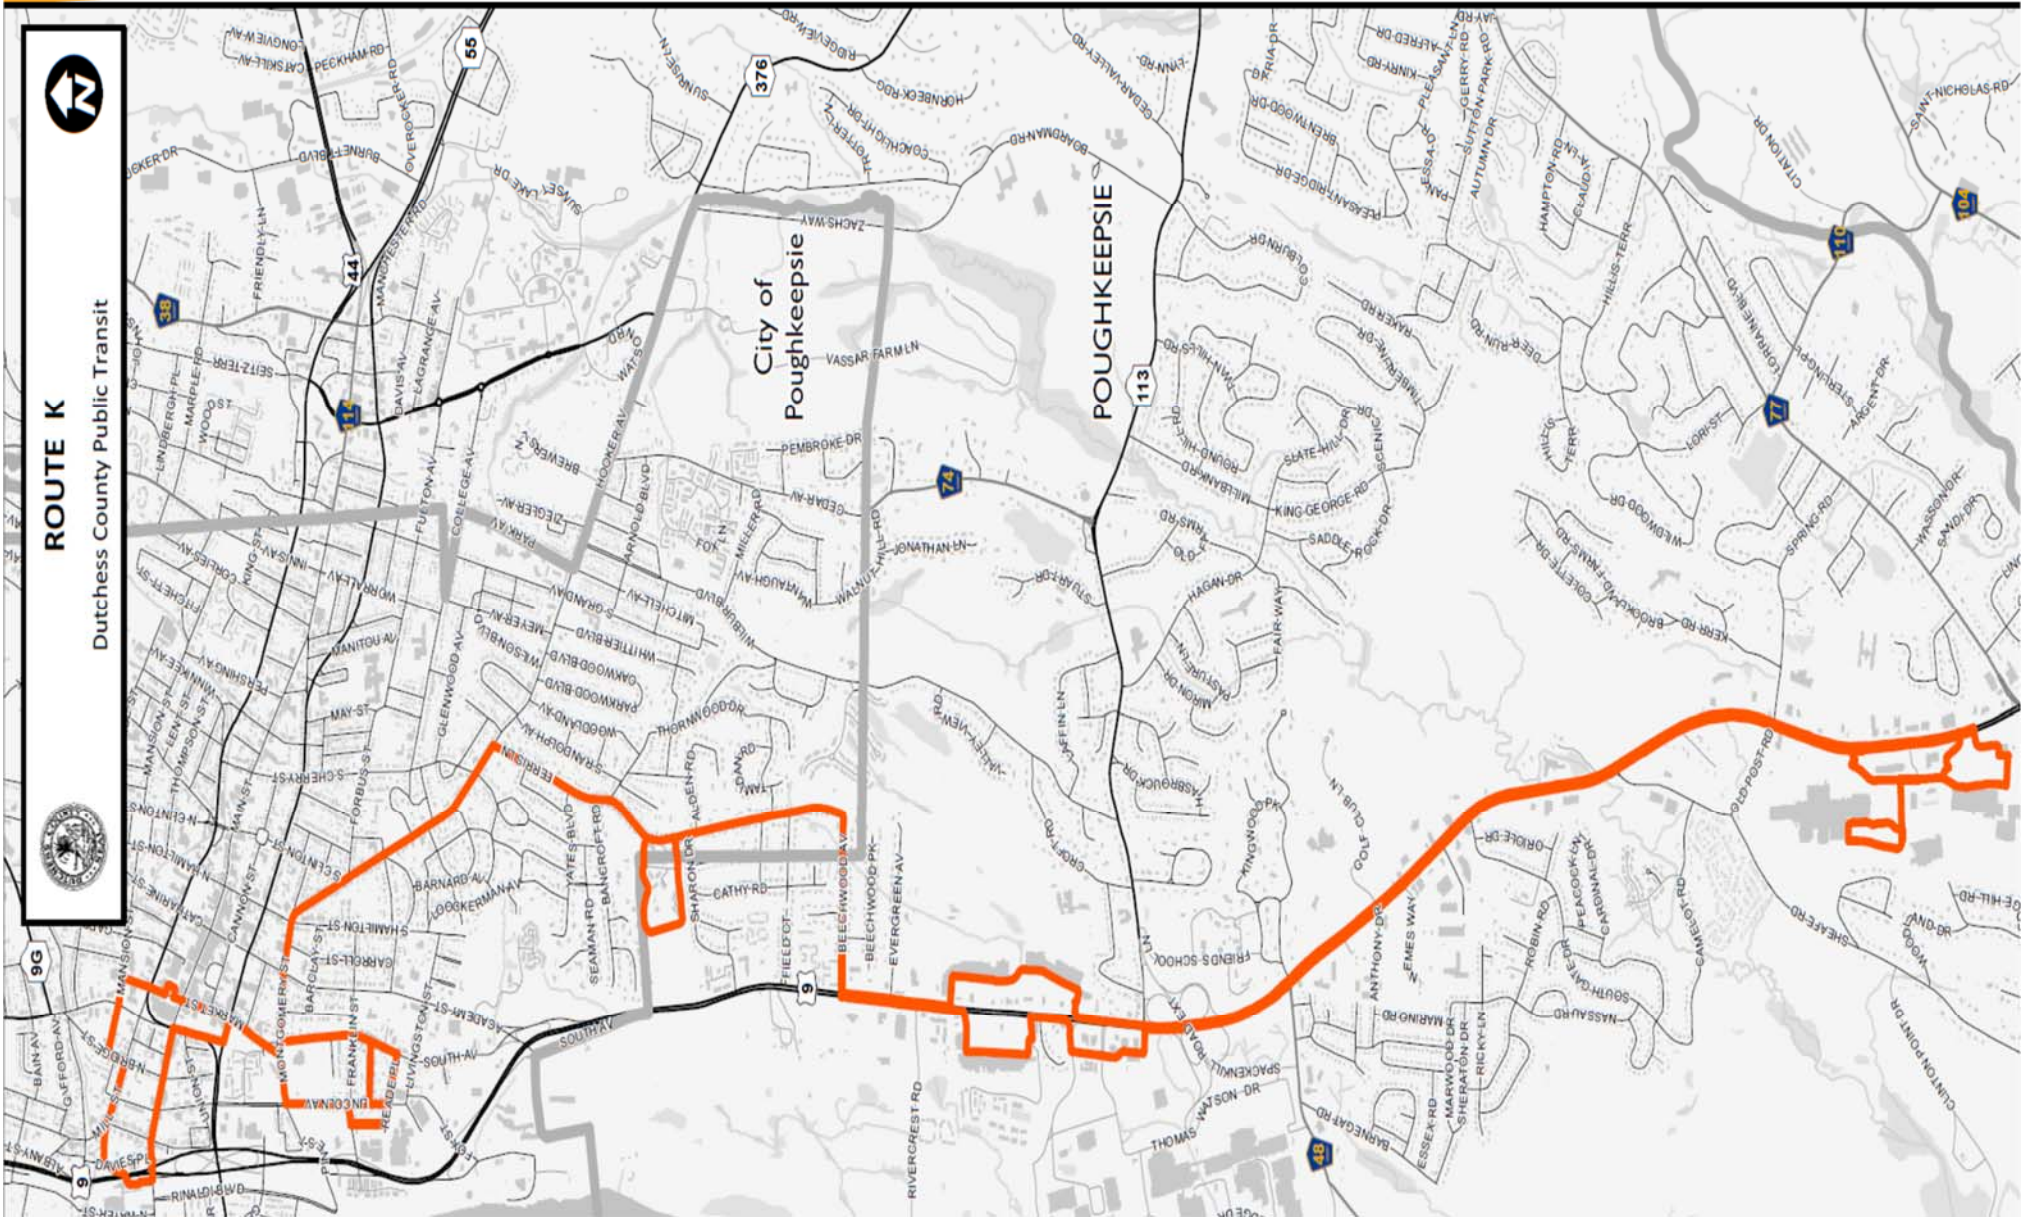

Not all Dutchess County Public Transit bus stops are shown. This route will stop at all Dutchess County Public Transit bus stops along the route. You may flag the bus at safe locations along the route. Safe locations is at the discretion of the bus operator.

Transit Information: (845) 473-8424 | TDD/TTY: 711 | www.dutchessny.gov/PublicTransit

Effective: Saturday, March 17, 2018. Map on the Reverse.

Southside/Galleria Shuttle—Poughkeepsie Transit Hub to The Shoppes at South Hills (Mon-Sat)