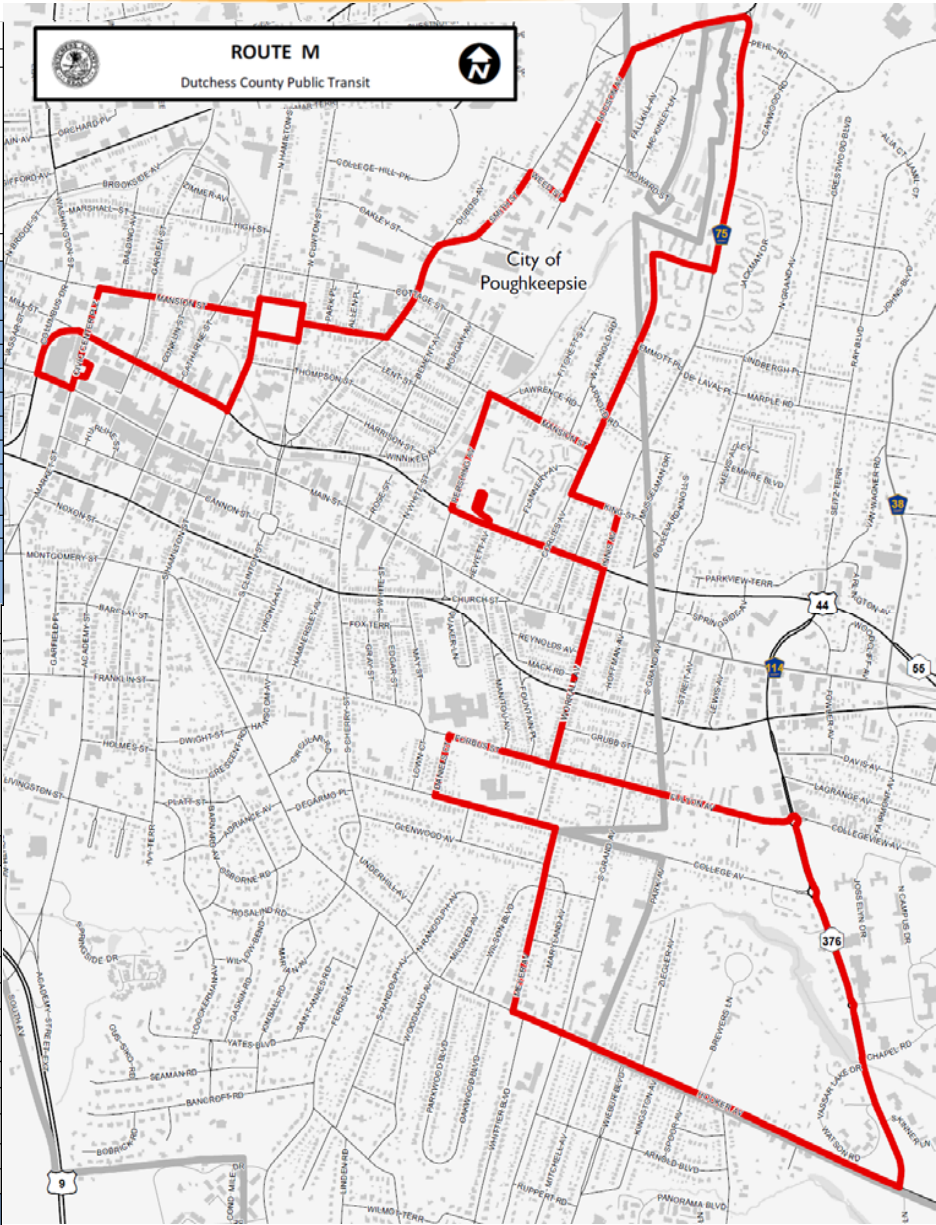

Eastbound from Poughkeepsie Transit Hub to Grand Avenue @ Hooker Avenue City of Poughkeepsie								
Route	Depart Transit Hub (Market Street @ Main Street) West Platform	Mansion Street @ Smith Street	Hudson Avenue @ Howard Street	Main Street @ Innis Avenue	Forbus Street @ Poughkeepsie High School	College Avenue @ Across from Poughkeepsie Middle School	Arrive Grand Avenue @ Hooker Avenue	
Bus Stop ID#	1	338	333	344	291	224	226	
Sat from E. depart Garage at 8:00 a.m.								
M	8:15 AM	8:18 AM	8:23 AM	8:29 AM	8:34 AM	8:37 AM	8:42 AM	
M	9:15 AM	9:18 AM	9:23 AM	9:29 AM	9:34 AM	9:37 AM	9:42 AM	
M	10:15 AM	10:18 AM	10:23 AM	10:29 AM	10:34 AM	10:37 AM	10:42 AM	
M	11:15 AM	11:18 AM	11:23 AM	11:29 AM	11:34 AM	11:37 AM	11:42 AM	
M	12:15 PM	12:18 PM	12:23 PM	12:29 PM	12:34 PM	12:37 PM	12:42 PM	
M	1:15 PM	1:18 PM	1:23 PM	1:29 PM	1:34 PM	1:37 PM	1:42 PM	
M	2:15 PM	2:18 PM	2:23 PM	2:29 PM	2:34 PM	2:37 PM	2:42 PM	
M	3:15 PM	3:18 PM	3:23 PM	3:29 PM	3:34 PM	3:37 PM	3:42 PM	
M	4:15 PM	4:18 PM	4:23 PM	4:29 PM	4:34 PM	4:37 PM	4:42 PM	
M	5:15 PM	5:18 PM	5:23 PM	5:29 PM	5:34 PM	5:37 PM	5:42 PM	
M	6:15 PM	6:18 PM	6:23 PM	6:29 PM	6:34 PM	6:37 PM	6:42 PM	
M	7:15 PM	7:18 PM	7:23 PM	7:29 PM	7:34 PM	7:37 PM	7:42 PM	
Westbound from Grand Avenue @ Hooker Avenue to Poughkeepsie Transit Hub City of Poughkeepsie								
Route	Depart Grand Avenue @ Hooker Avenue	Main Street @ Innis Avenue	Maplewood Apartments	Hudson Avenue @ Howard Street	Mansion Street @ Clinton Street	Columbus Street @ Mansion Street (Across from Interfaith Towers)	Arrive Transit Hub (Market Street @ Main Street) West Platform	Continues As Route
	226	228	291	290			1	
M	8:42 AM	8:49 AM	8:52 AM	9:03 AM	9:07 AM	9:10 AM	9:12 AM	M
M	9:42 AM	9:49 AM	9:52 AM	10:03 AM	10:07 AM	10:10 AM	10:12 AM	M
M	10:42 AM	10:49 AM	10:52 AM	11:03 AM	11:07 AM	11:10 AM	11:12 AM	M
M	11:42 AM	11:49 AM	11:52 AM	12:03 PM	12:07 PM	12:10 PM	12:12 PM	M
M	12:42 PM	12:49 PM	12:52 PM	1:03 PM	1:07 PM	1:10 PM	1:12 PM	M
M	1:42 PM	1:49 PM	1:52 PM	2:03 PM	2:07 PM	2:10 PM	2:12 PM	M
M	2:42 PM	2:49 PM	2:52 PM	3:03 PM	3:07 PM	3:10 PM	3:12 PM	M
M	3:42 PM	3:49 PM	3:52 PM	4:03 PM	4:07 PM	4:10 PM	4:12 PM	M
M	4:42 PM	4:49 PM	4:52 PM	5:03 PM	5:07 PM	5:10 PM	5:12 PM	M
M	5:42 PM	5:49 PM	5:52 PM	6:03 PM	6:07 PM	6:10 PM	6:12 PM	M
M	6:42 PM	6:49 PM	6:52 PM	7:03 PM	7:07 PM	7:10 PM	7:12 PM	M
M								Sat Garage arr. 7:57 p.m.

Transit Information: (845) 473-8424 | TDD/TTY: 711 | www.dutchessny.gov/PublicTransit
Effective: Saturday, March 17, 2018. Monday– Friday Schedule on the Reverse.