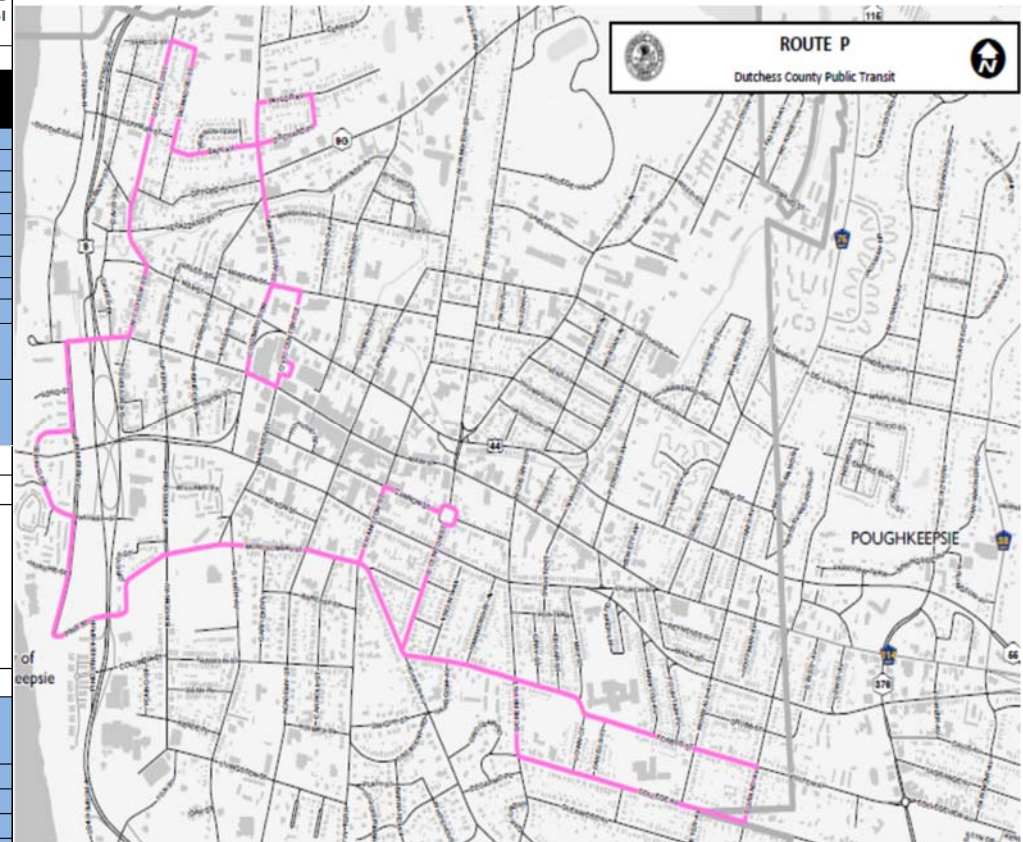

Eastbound from Poughkeepsie Transit Hub to Poughkeepsie High School							
Route	City of Poughkeepsie						
	Depart Transit Hub (Market Street @ Main Street) South Platform	Washington Street @ Manison Street (Across from Interfaith Towers)	Spruce Street @ Delafield Street	North Clover Street @ Main Street	Montgomery Street @ Hamilton Street	Across from Forbus Street @ Poughkeepsie High School	Arrive College Avenue @ Across from Poughkeepsie Middle School
	1		377	379		370	
P							
P	8:15 AM	8:18 AM	8:24 AM	8:27 AM	8:37 AM	8:40 AM	8:43 AM
P	9:15 AM	9:18 AM	9:24 AM	9:27 AM	9:37 AM	9:40 AM	9:43 AM
P	10:15 AM	10:18 AM	10:24 AM	10:27 AM	10:37 AM	10:40 AM	10:43 AM
P	11:15 AM	11:18 AM	11:24 AM	11:27 AM	11:37 AM	11:40 AM	11:43 AM
P	12:15 PM	12:18 PM	12:24 PM	12:27 PM	12:37 PM	12:40 PM	12:43 PM
P	1:15 PM	1:18 PM	1:24 PM	1:27 PM	1:37 PM	1:40 PM	1:43 PM
P	2:15 PM	2:18 PM	2:24 PM	2:27 PM	2:37 PM	2:40 PM	2:43 PM
P	3:15 PM	3:18 PM	3:24 PM	3:27 PM	3:37 PM	3:40 PM	3:43 PM
P	4:15 PM	4:18 PM	4:24 PM	4:27 PM	4:37 PM	4:40 PM	4:43 PM
P	5:15 PM	5:18 PM	5:24 PM	5:27 PM	5:37 PM	5:40 PM	5:43 PM
P	6:15 PM	6:18 PM	6:24 PM	6:27 PM	6:37 PM	6:40 PM	6:43 PM
Westbound from Poughkeepsie High School to Poughkeepsie Transit Hub							
Route	City of Poughkeepsie						
	Depart College Avenue @ Across from Poughkeepsie Middle School	Cannon Street @ Clinton Street	North Clover Street @ Main Street	Spruce Street @ Delafield Street	Washington Street @ Manison Street (Interfaith Towers)	Arrive Transit Hub (Market Street @ Main Street) South Platform	
						1	
P	7:43 AM	7:49 AM	8:00 AM	8:03 AM	8:09 AM	8:12 AM	
P	8:43 AM	8:49 AM	9:00 AM	9:03 AM	9:09 AM	9:12 AM	
P	9:43 AM	9:49 AM	10:00 AM	10:03 AM	10:09 AM	10:12 AM	
P	10:43 AM	10:49 AM	11:00 AM	11:03 AM	11:09 AM	11:12 AM	
P	11:43 AM	11:49 AM	12:00 PM	12:03 PM	12:09 PM	12:12 PM	
P	12:43 PM	12:49 PM	1:00 PM	1:03 PM	1:09 PM	1:12 PM	
P	1:43 PM	1:49 PM	2:00 PM	2:03 PM	2:09 PM	2:12 PM	
P	2:43 PM	2:49 PM	3:00 PM	3:03 PM	3:09 PM	3:12 PM	
P	3:43 PM	3:49 PM	4:00 PM	4:03 PM	4:09 PM	4:12 PM	
P	4:43 PM	4:49 PM	5:00 PM	5:03 PM	5:09 PM	5:12 PM	
P	5:43 PM	5:49 PM	6:00 PM	6:03 PM	6:09 PM	6:12 PM	

Transit Information: (845) 473-8424 | TDD/TTY: 711 | www.dutchessny.gov/PublicTransit

Effective: Saturday, March 17, 2018. Monday– Friday Schedule on the Reverse.