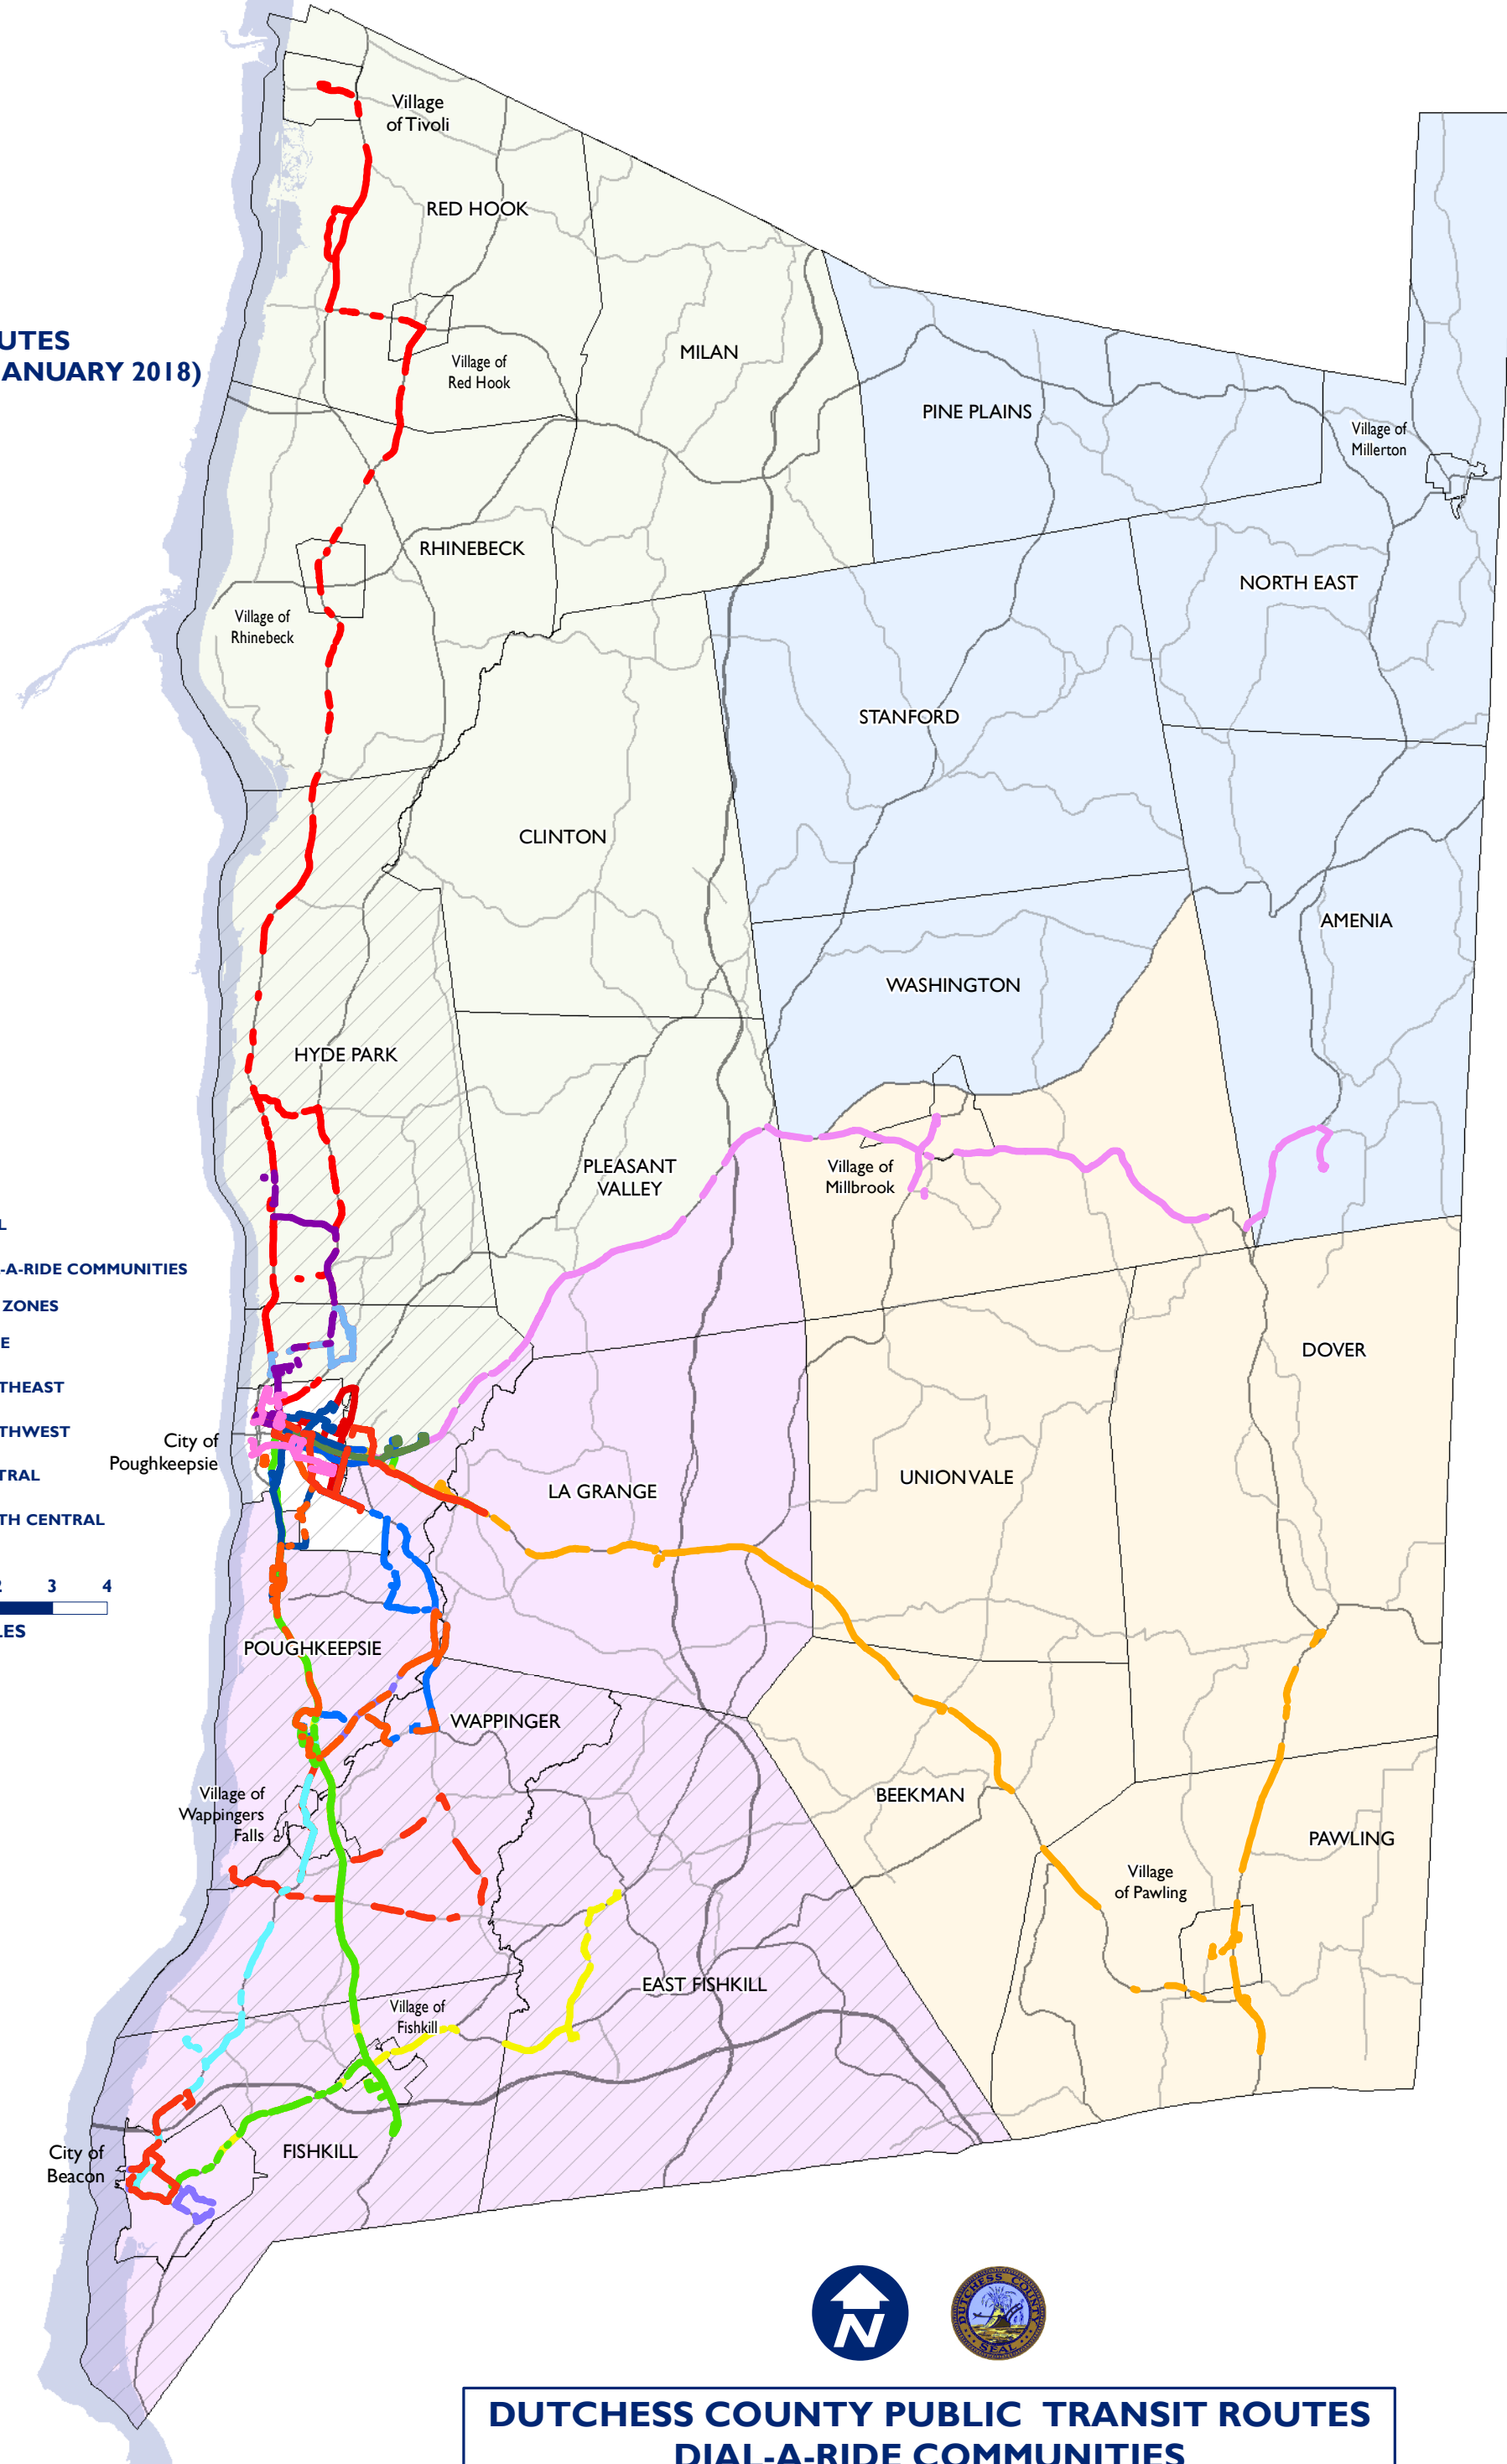

**BUS ROUTES
(AS OF JANUARY 2018)**

- A
- B
- C
- D
- E
- F
- G
- H
- I
- CJ
- CK
- CL
- CM
- CN
- CO
- CP
- PRL
- BRL
- NHRL
- / / / DIAL-A-RIDE COMMUNITIES
- FLEX SERVICE ZONES**
- NONE
- NORTHEAST
- NORTHWEST
- CENTRAL
- SOUTH CENTRAL

**DUTCHESS COUNTY PUBLIC TRANSIT ROUTES
DIAL-A-RIDE COMMUNITIES
FLEX SERVICE ZONES**