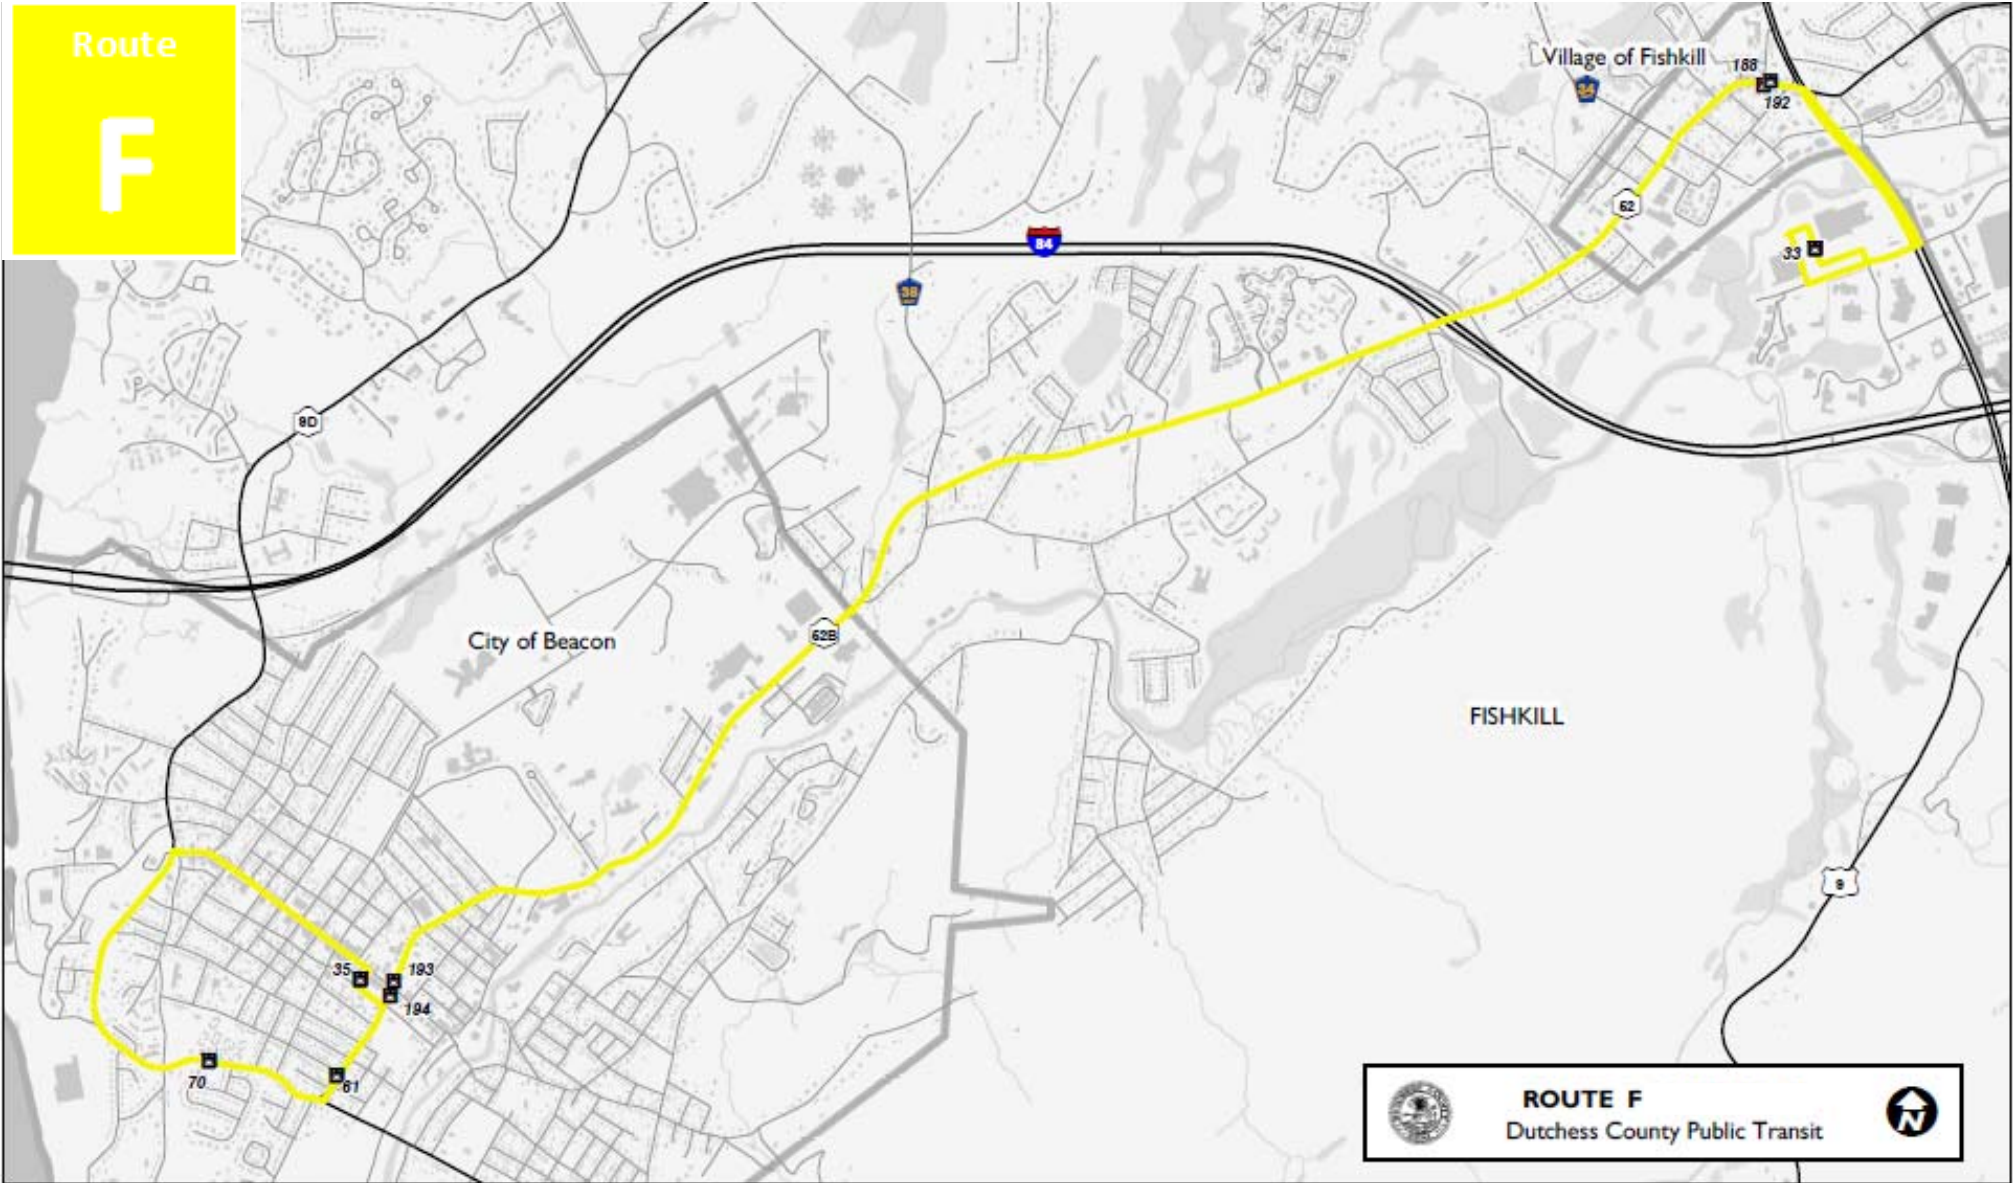

# Fishkill to Beacon (Sunday)

Route <b>F</b>	Westbound from Fishkill Walmart to Beacon Train Station				Eastbound from Beacon Train Station to Fishkill Walmart									
	Route	Town of Fishkill		Village of Fishkill	City of Beacon	Route			City of Beacon	Town of Wappinger	City of Beacon	Village of Fishkill	Town of Fishkill	
		Depart Walmart	Merritt Blvd @ Westgate Business Center Drive (Hotels Rt 9 North)	Route 52 (Main Street) & Church Street	Arrive Beacon Train Station		Connection to Route B @ Dutchess Stadium/Beacon Intermodal Station	Connection from Route B @ Dutchess Stadium/Beacon Intermodal Station	Depart Beacon Train Station	Dutchess Stadium/Beacon Intermodal Center	Teller Avenue @ Main Street	Route 52 (Main Street) & Route 9	Arrive Walmart	Continues As Route
Bus Stop ID#		33	196	192	201		500	500	201	500	194	188	33	
From Route A at 9:07 a.m.	F	9:40 AM	9:50 AM	9:58 AM	10:10 AM	F	10:31 AM	10:06 AM	10:12 AM	10:22 AM	10:31 AM	10:41 AM	10:47 AM	F
	F	11:10 AM	11:20 AM	11:28 AM	11:40 AM	F	None	None	11:42 AM	11:52 AM	12:01 PM	12:11 PM	12:17 PM	F
	F	12:20 PM	12:30 PM	12:38 PM	12:50 PM	F	1:01 PM	12:36 PM	12:50 PM	1:00 PM	1:09 PM	1:19 PM	1:27 PM	F
	F	1:30 PM	1:40 PM	1:48 PM	2:00 PM	F	None	None	2:02 PM	2:12 PM	2:21 PM	2:31 PM	2:37 PM	F
	F	2:40 PM	2:50 PM	2:58 PM	3:10 PM	F	3:31 PM	3:06 PM	3:12 PM	3:22 PM	3:31 PM	3:41 PM	3:47 PM	F
	F	3:50 PM	4:00 PM	4:08 PM	4:20 PM									B

No transit service on New Years Day, Memorial Day, Independence Day, Labor Day, Thanksgiving Day & Christmas Day. Saturday service operates on Dr. Martin Luther King Jr. Day, President's Day, Day after Thanksgiving, Veterans Day, Christmas Eve and New Year's Eve.

# Fishkill to Beacon (Sunday)

Route  
**F**

Transit Information: (845) 473-8424 | TDD/TTY: 711 | [www.dutchessny.gov/PublicTransit](http://www.dutchessny.gov/PublicTransit)  
Effective: Saturday, March 17, 2018. Schedule on the Reverse.