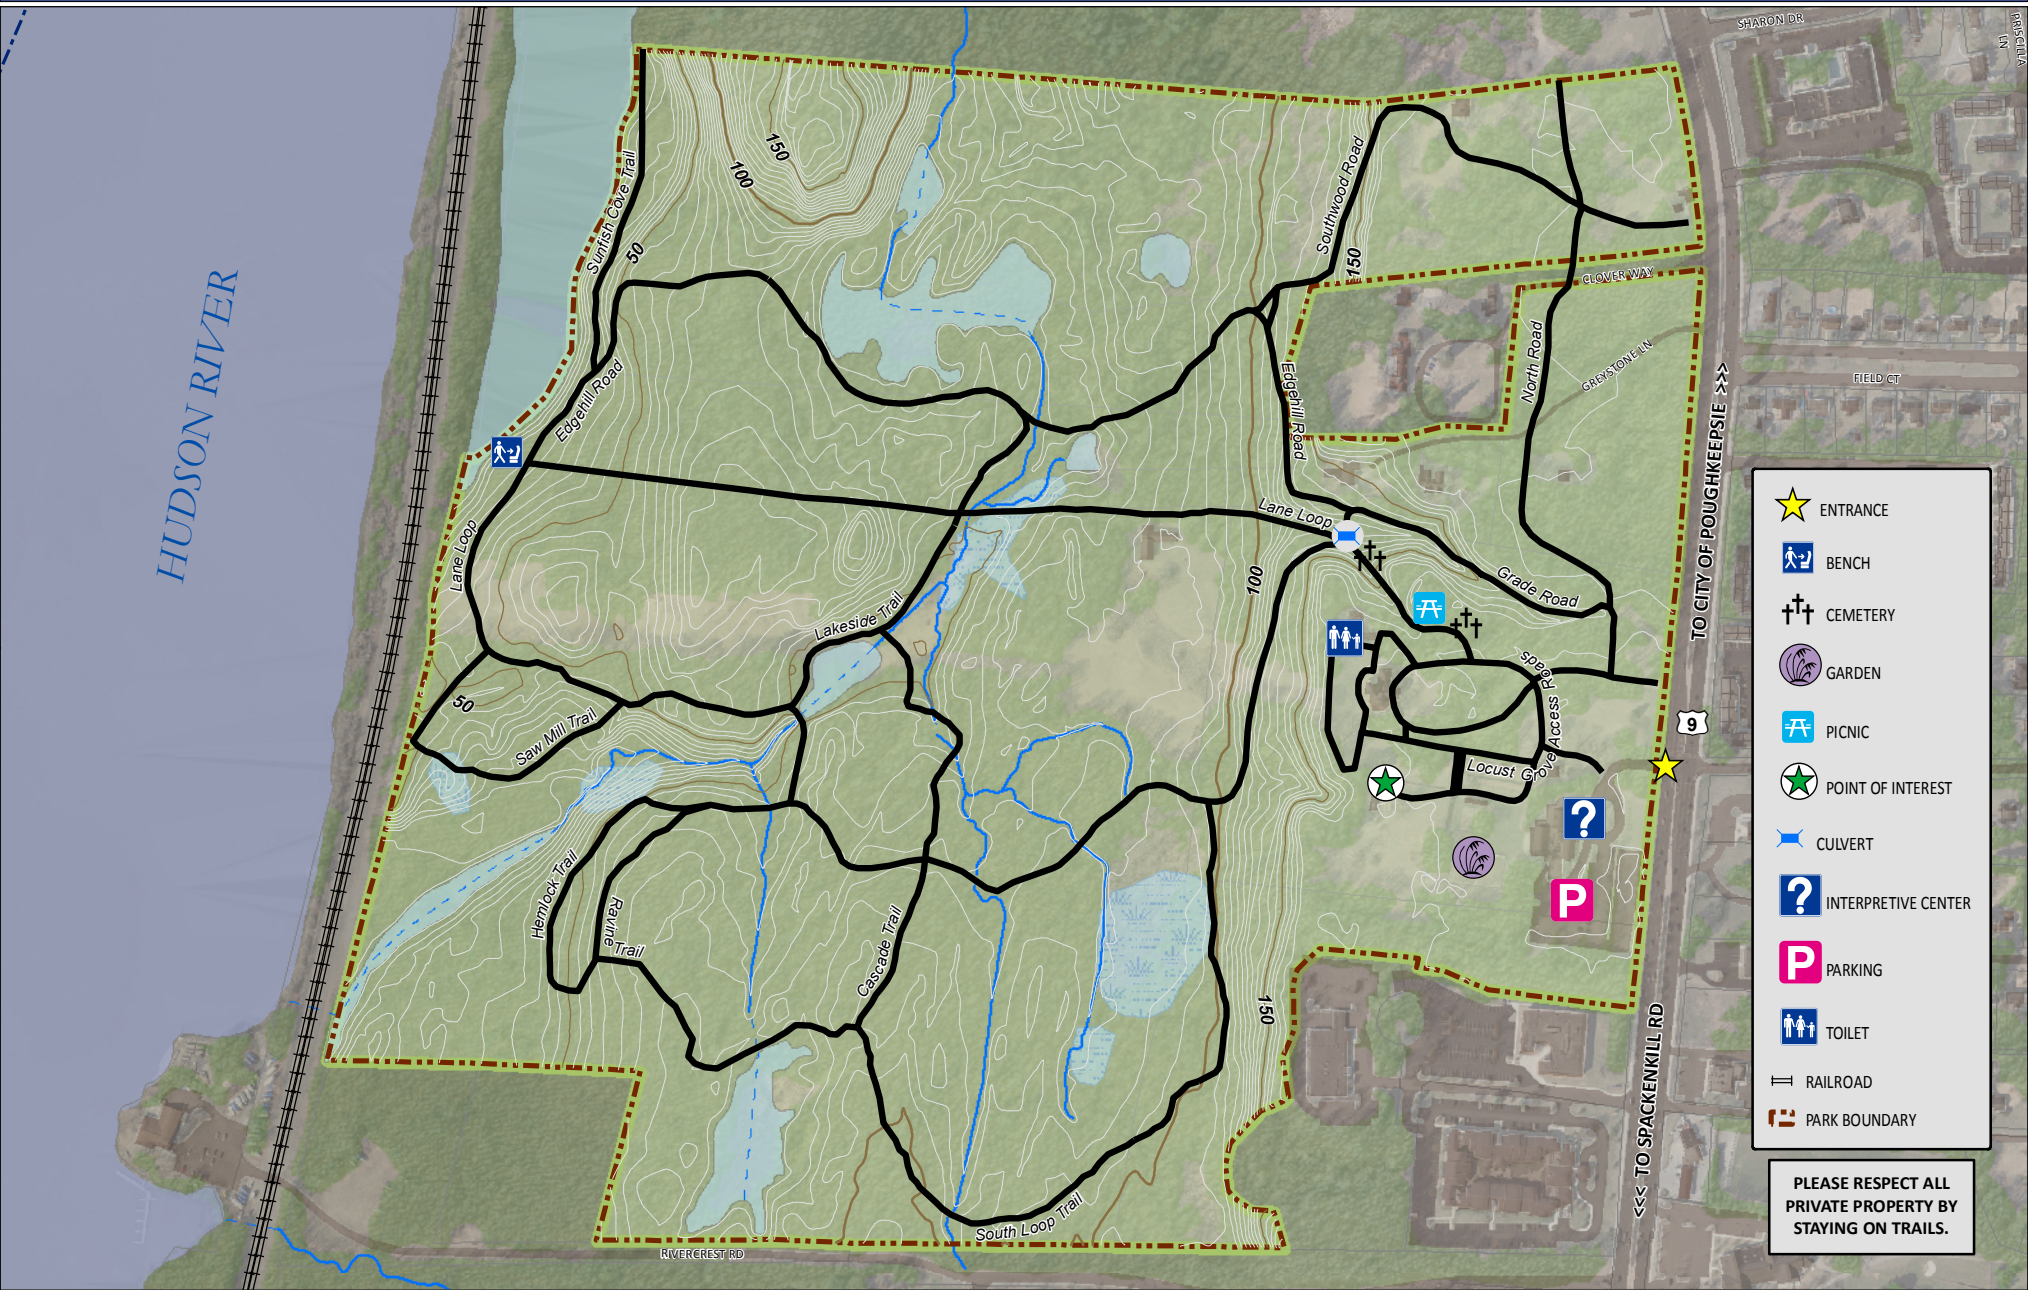

Trail Owner:  
Locust Grove  
Total Trail Length:  
4.82 Miles

# Locust Grove Trail Map

<http://www.lgny.org/history>

Address: 2683 South Rd  
GPS Coordinates:  
-73.93  
41.673

Marcus J. Molinaro  
County Executive

Healthy Communities Trails Map Series  
Dutchess County Department of Planning and Development  
In Partnership with the Dutchess County Department of Behavioral and Community Health  
Issued: 1/30/2018