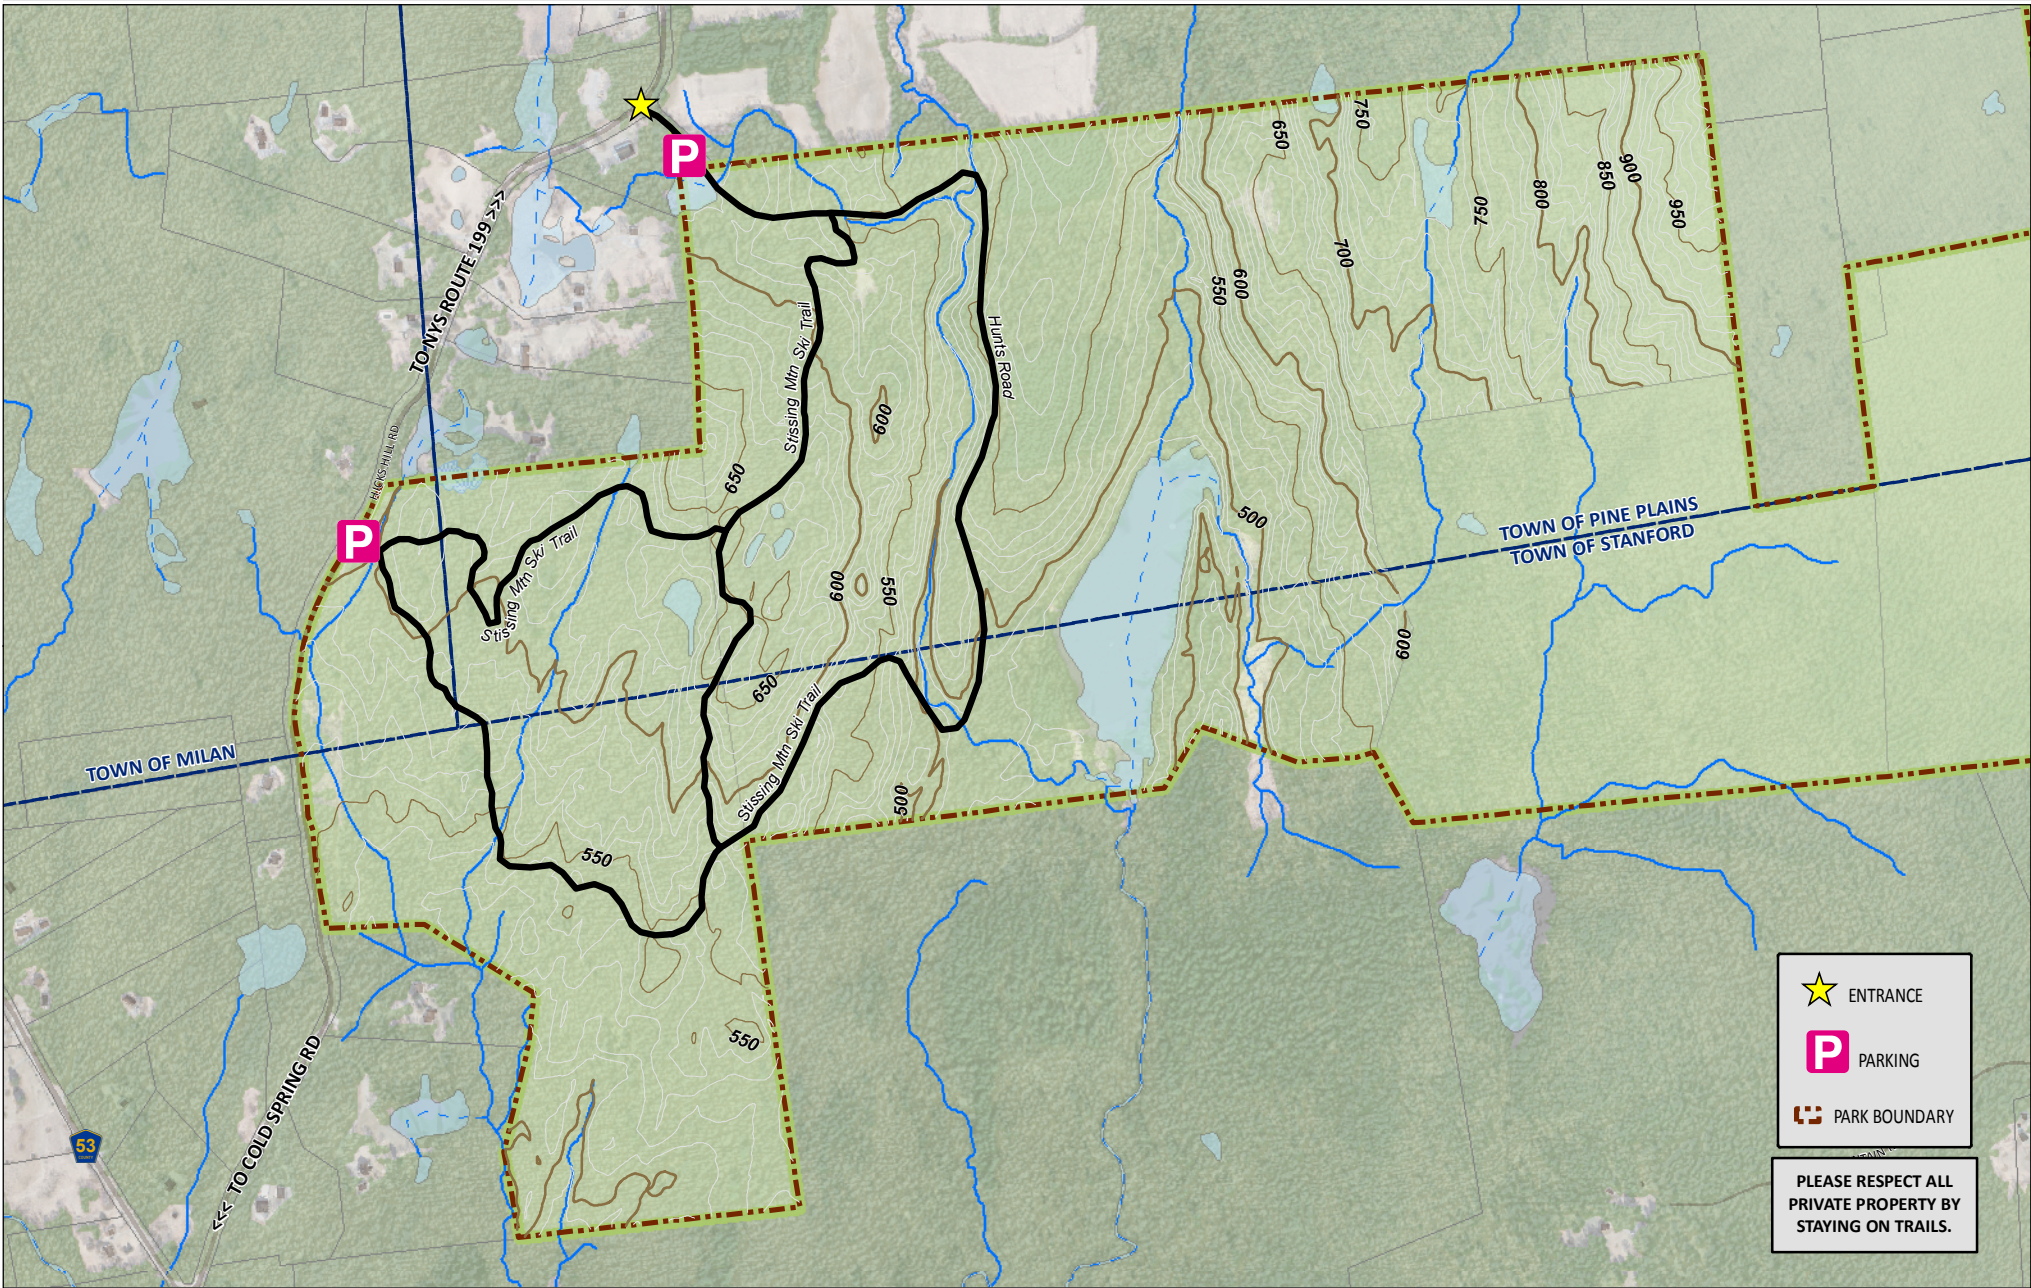

Trail Owner:
New York State
Total Trail Length:
2.78 Miles

Stissing Mountain MUA Trail Map

Address: 191 Hicks Hill Rd
GPS Coordinates:
-73.713
41.94

<http://www.dec.ny.gov/lands/96653.html>

- ENTRANCE
- PARKING
- PARK BOUNDARY

PLEASE RESPECT ALL PRIVATE PROPERTY BY STAYING ON TRAILS.

Marcus J. Molinaro
County Executive

Healthy Communities Trails Map Series
Dutchess County Department of Planning and Development
In Partnership with the Dutchess County Department of Behavioral and Community Health
Issued: 1/30/2018