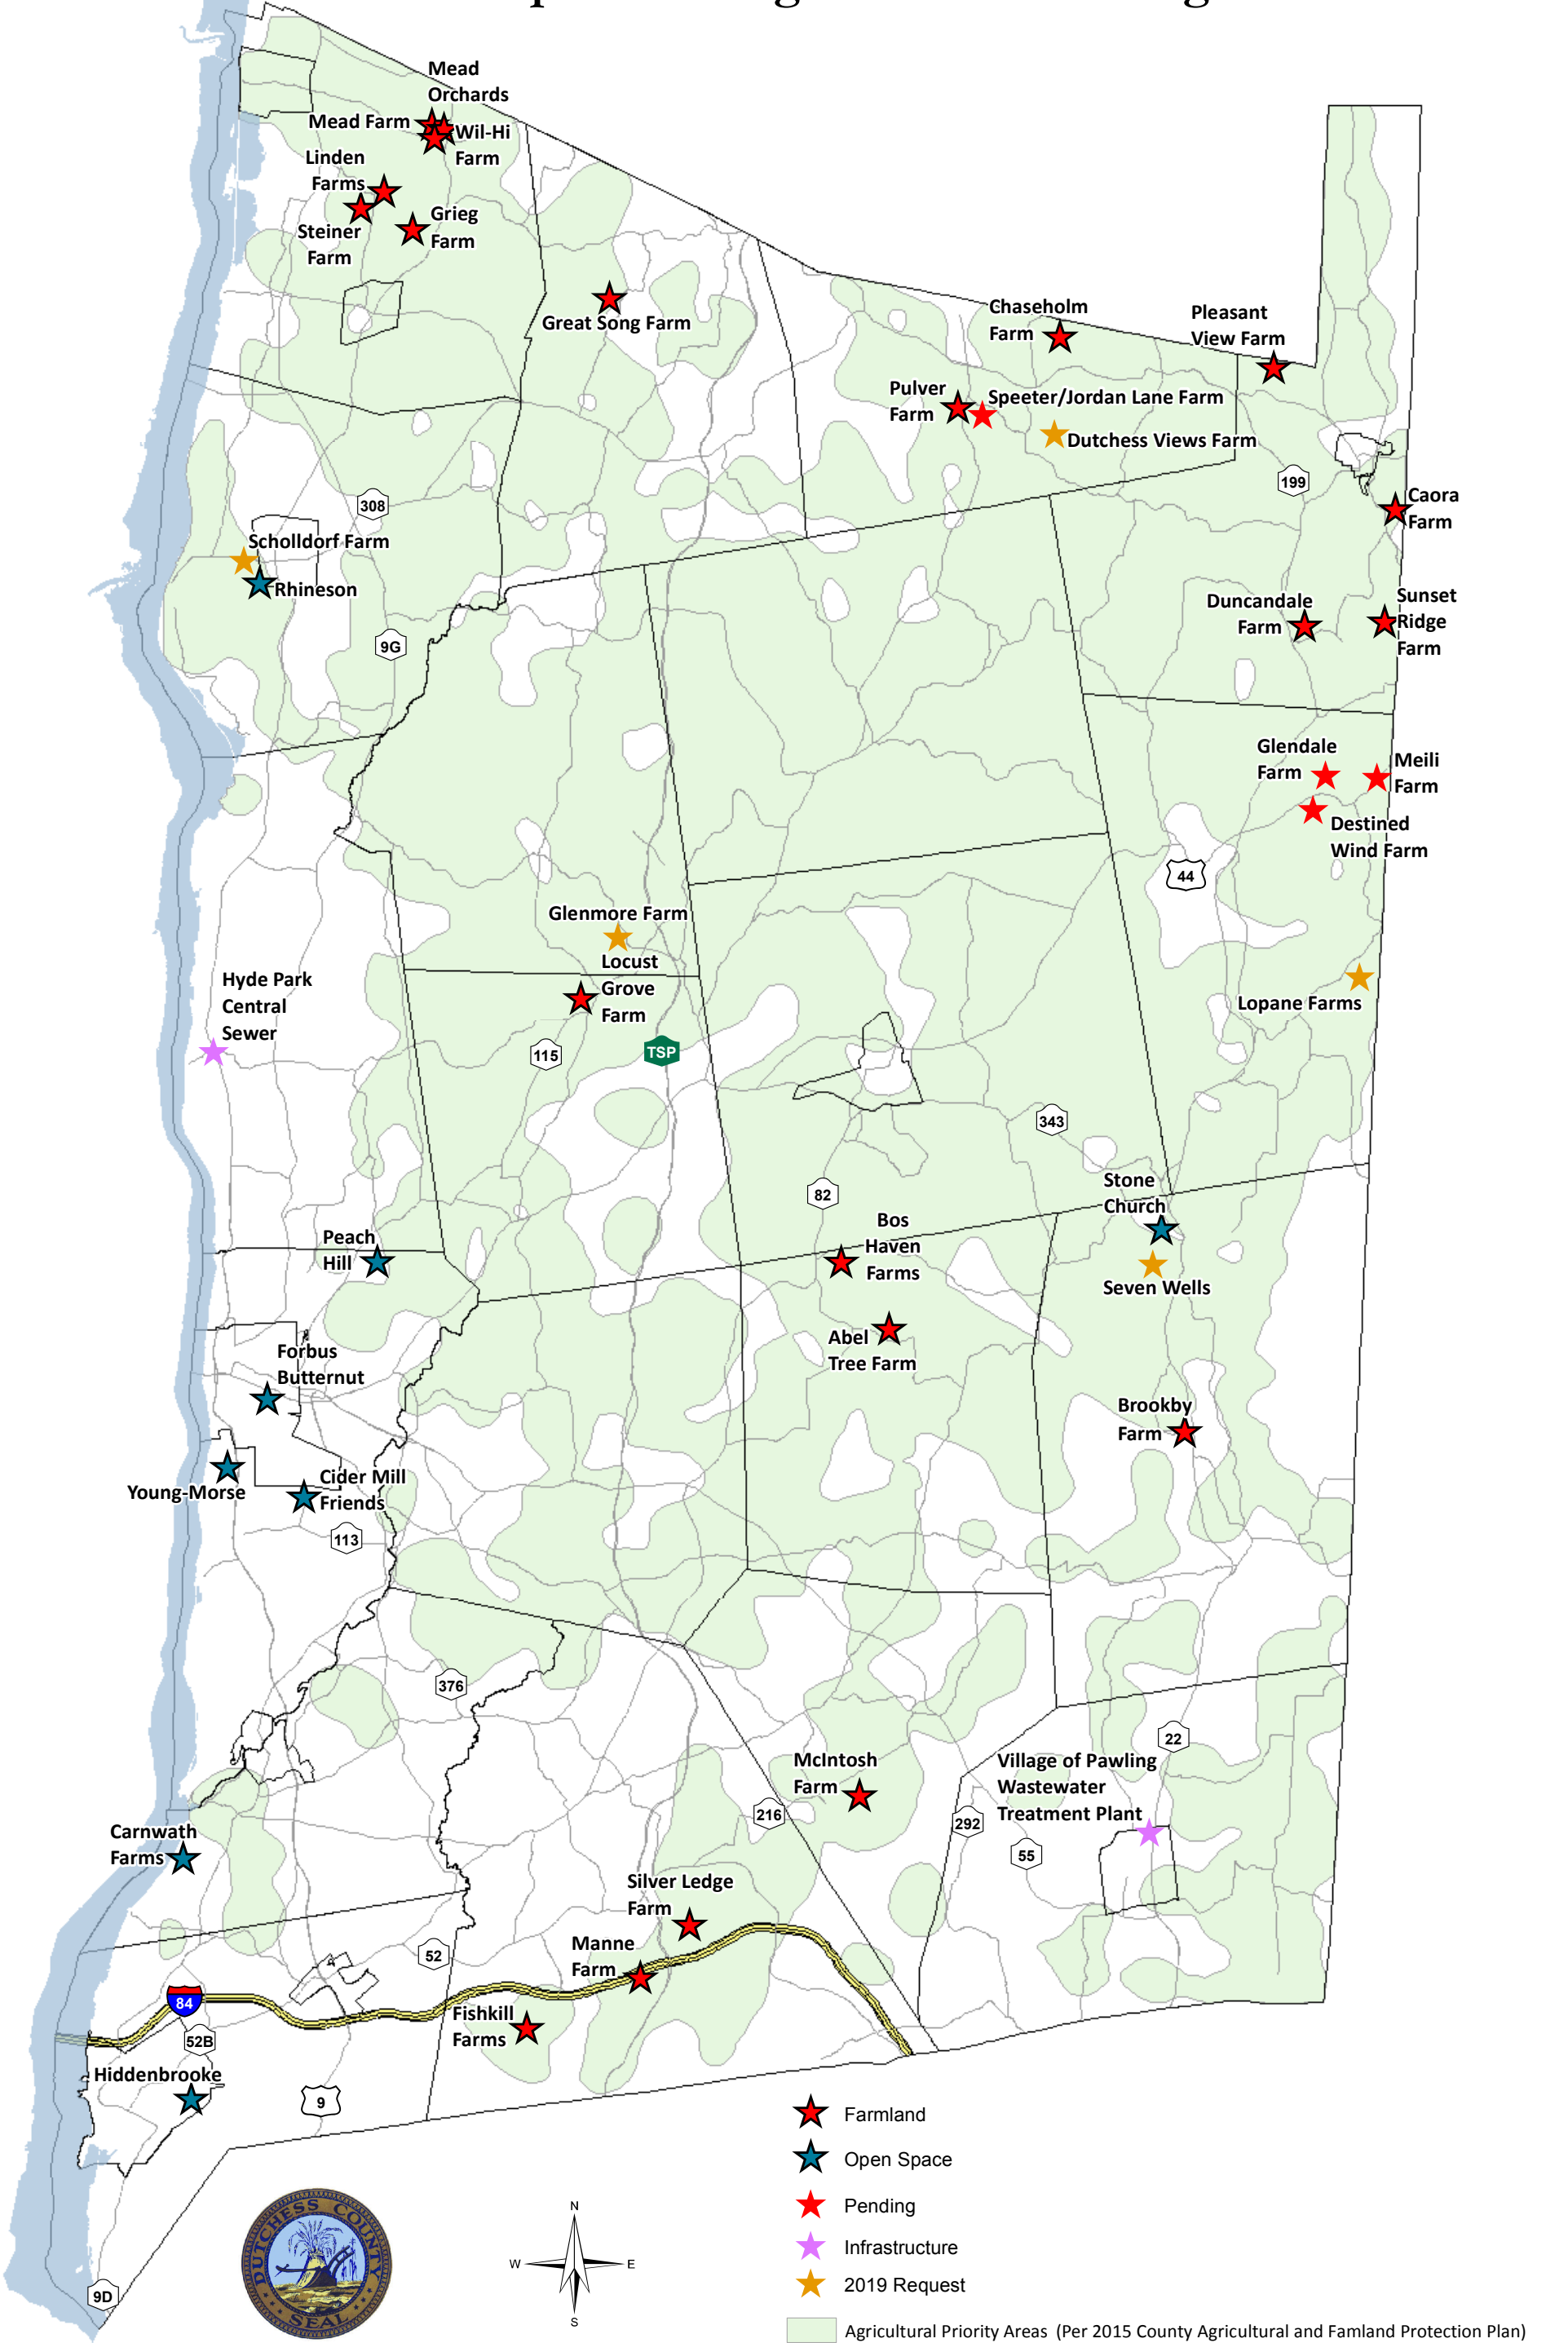

Dutchess County Partnership for Manageable Growth Program

- ★ Farmland
- ★ Open Space
- ★ Pending
- ★ Infrastructure
- ★ 2019 Request
- Agricultural Priority Areas (Per 2015 County Agricultural and Farmland Protection Plan)