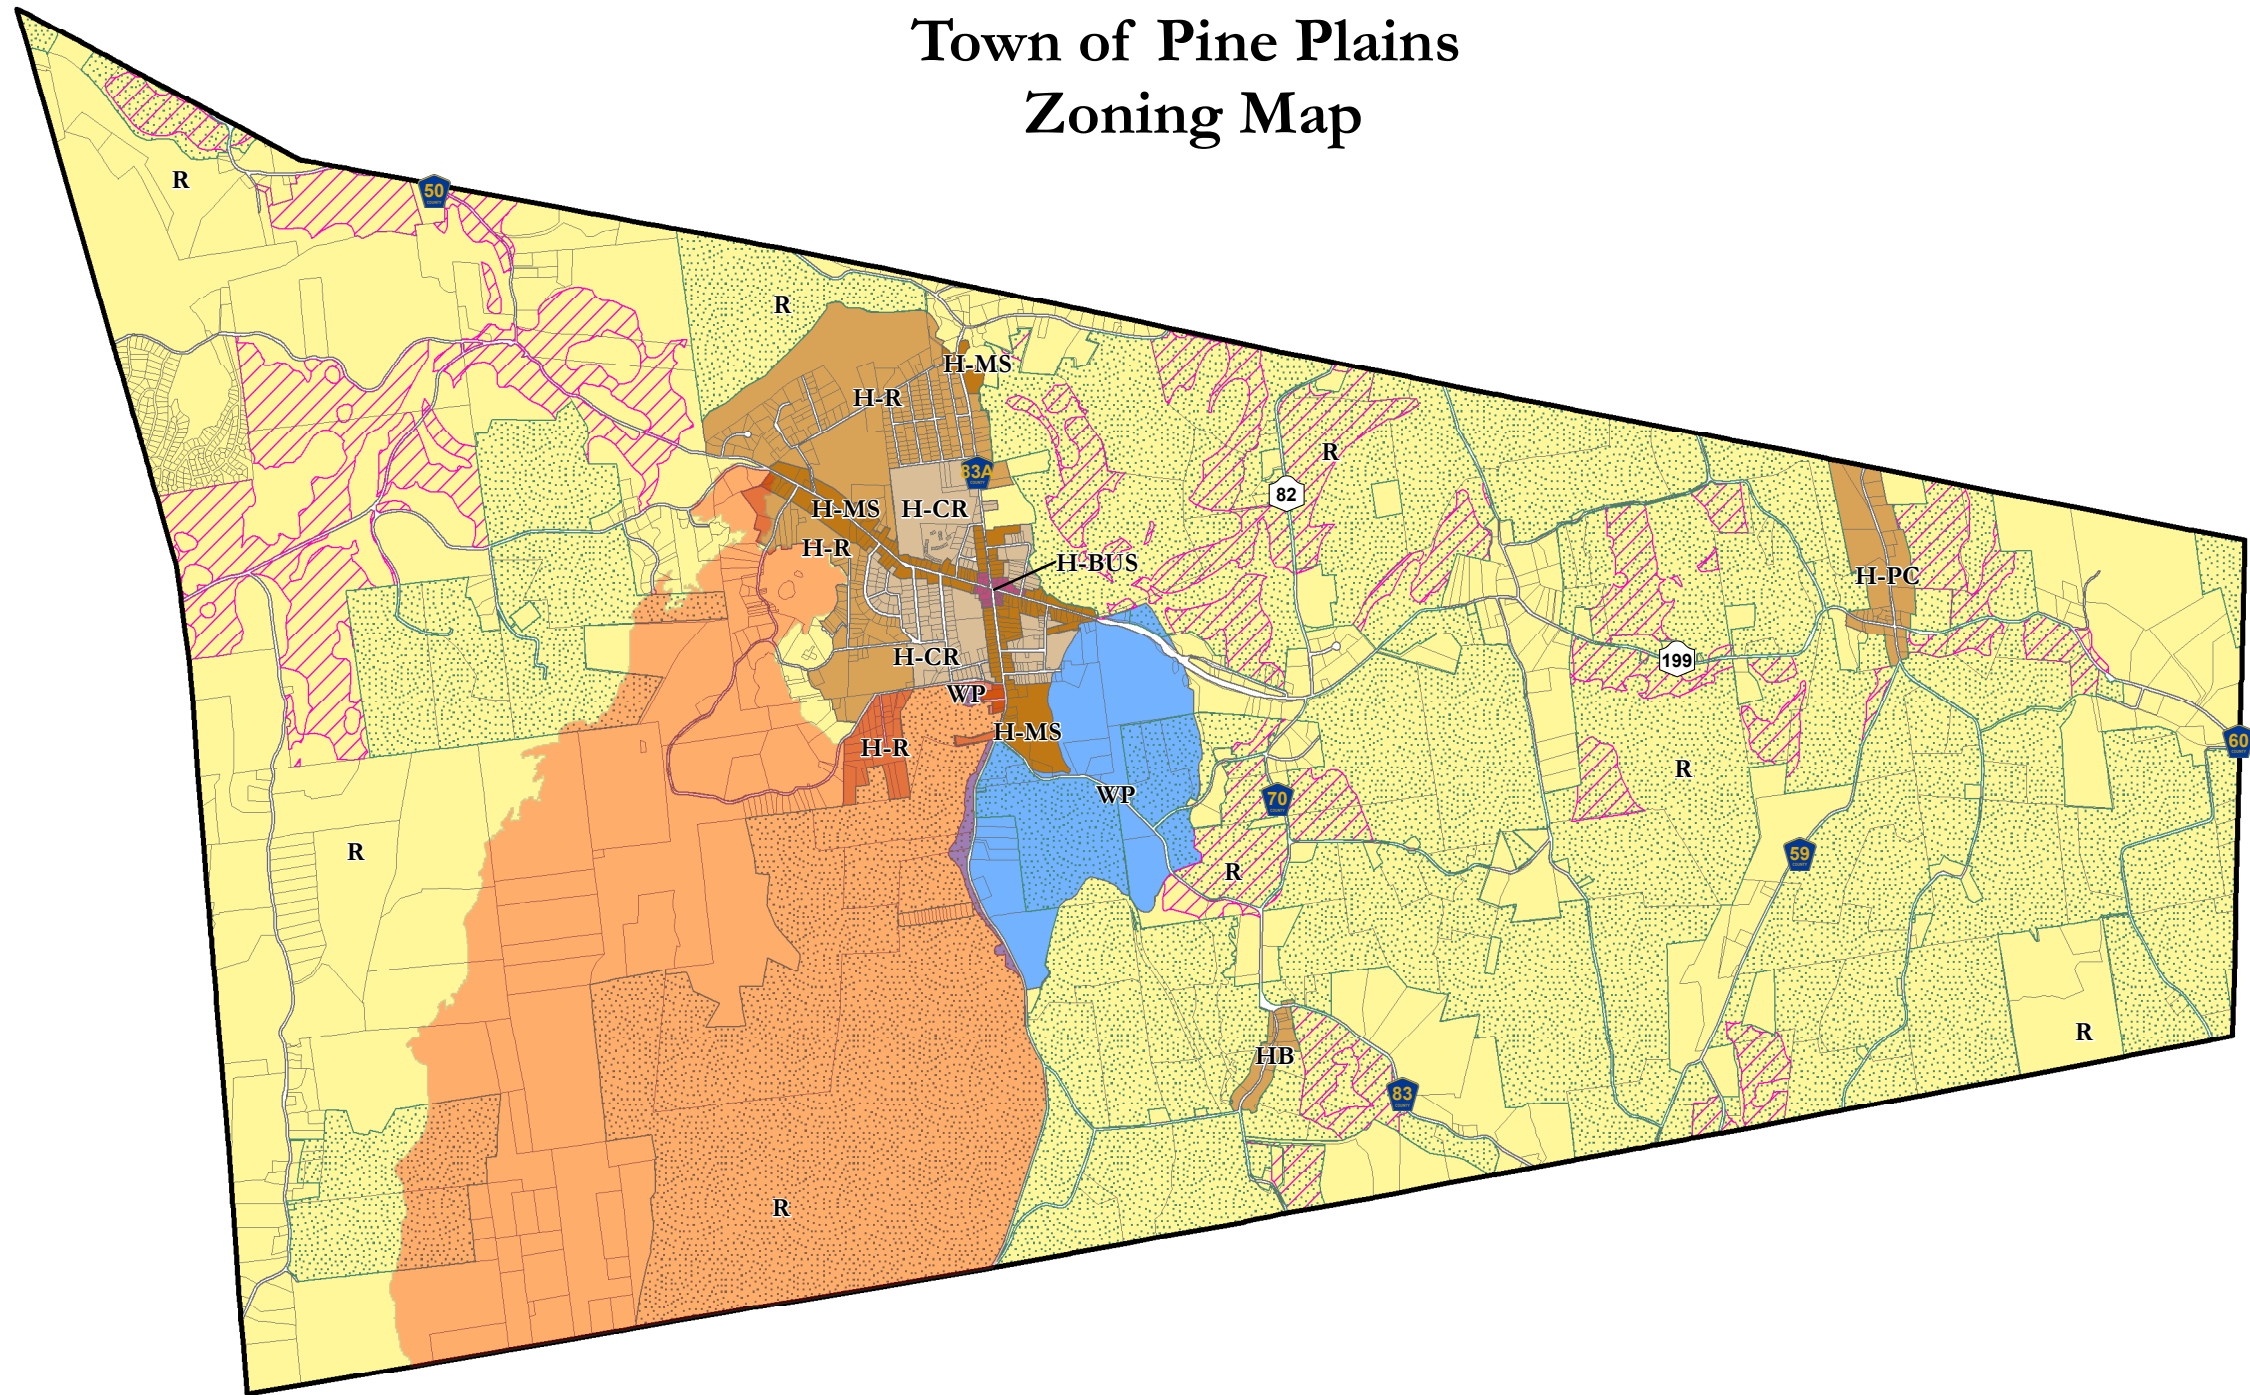

# Town of Pine Plains Zoning Map

## Legend

-  MUNICIPAL BOUNDARIES
-  PARCEL BOUNDARIES
- Zone Districts**
-  H-BUS, HAMLET-BUSINESS
-  H-CR, HAMLET CENTER RESIDENTIAL
-  H-MS, HAMLET MAIN ST
-  H-PC, HAMLET PULVERS CORNERS
-  H-R, HAMLET- RESIDENTIAL
-  HB, HAMLET BETHEL
-  R, RURAL
-  WP, WELL HEAD PROTECTION
-  AGRICULTURE OVERLAY DISTRICT
-  MINING OVERLAY DISTRICT
-  CEA, CRITICAL ENVIRONMENT AREA

Map Prepared By Dutchess County  
Department of Planning and Development  
Issued: February 2016

Zoning District boundaries are enacted by the Municipalities. These maps are based on information supplied by the Municipalities, per agreement with Dutchess County Department of Planning and Development. Zoning district lines are updated at the pleasure of the Municipality. Check with local municipal officials for most recent boundary delineations.