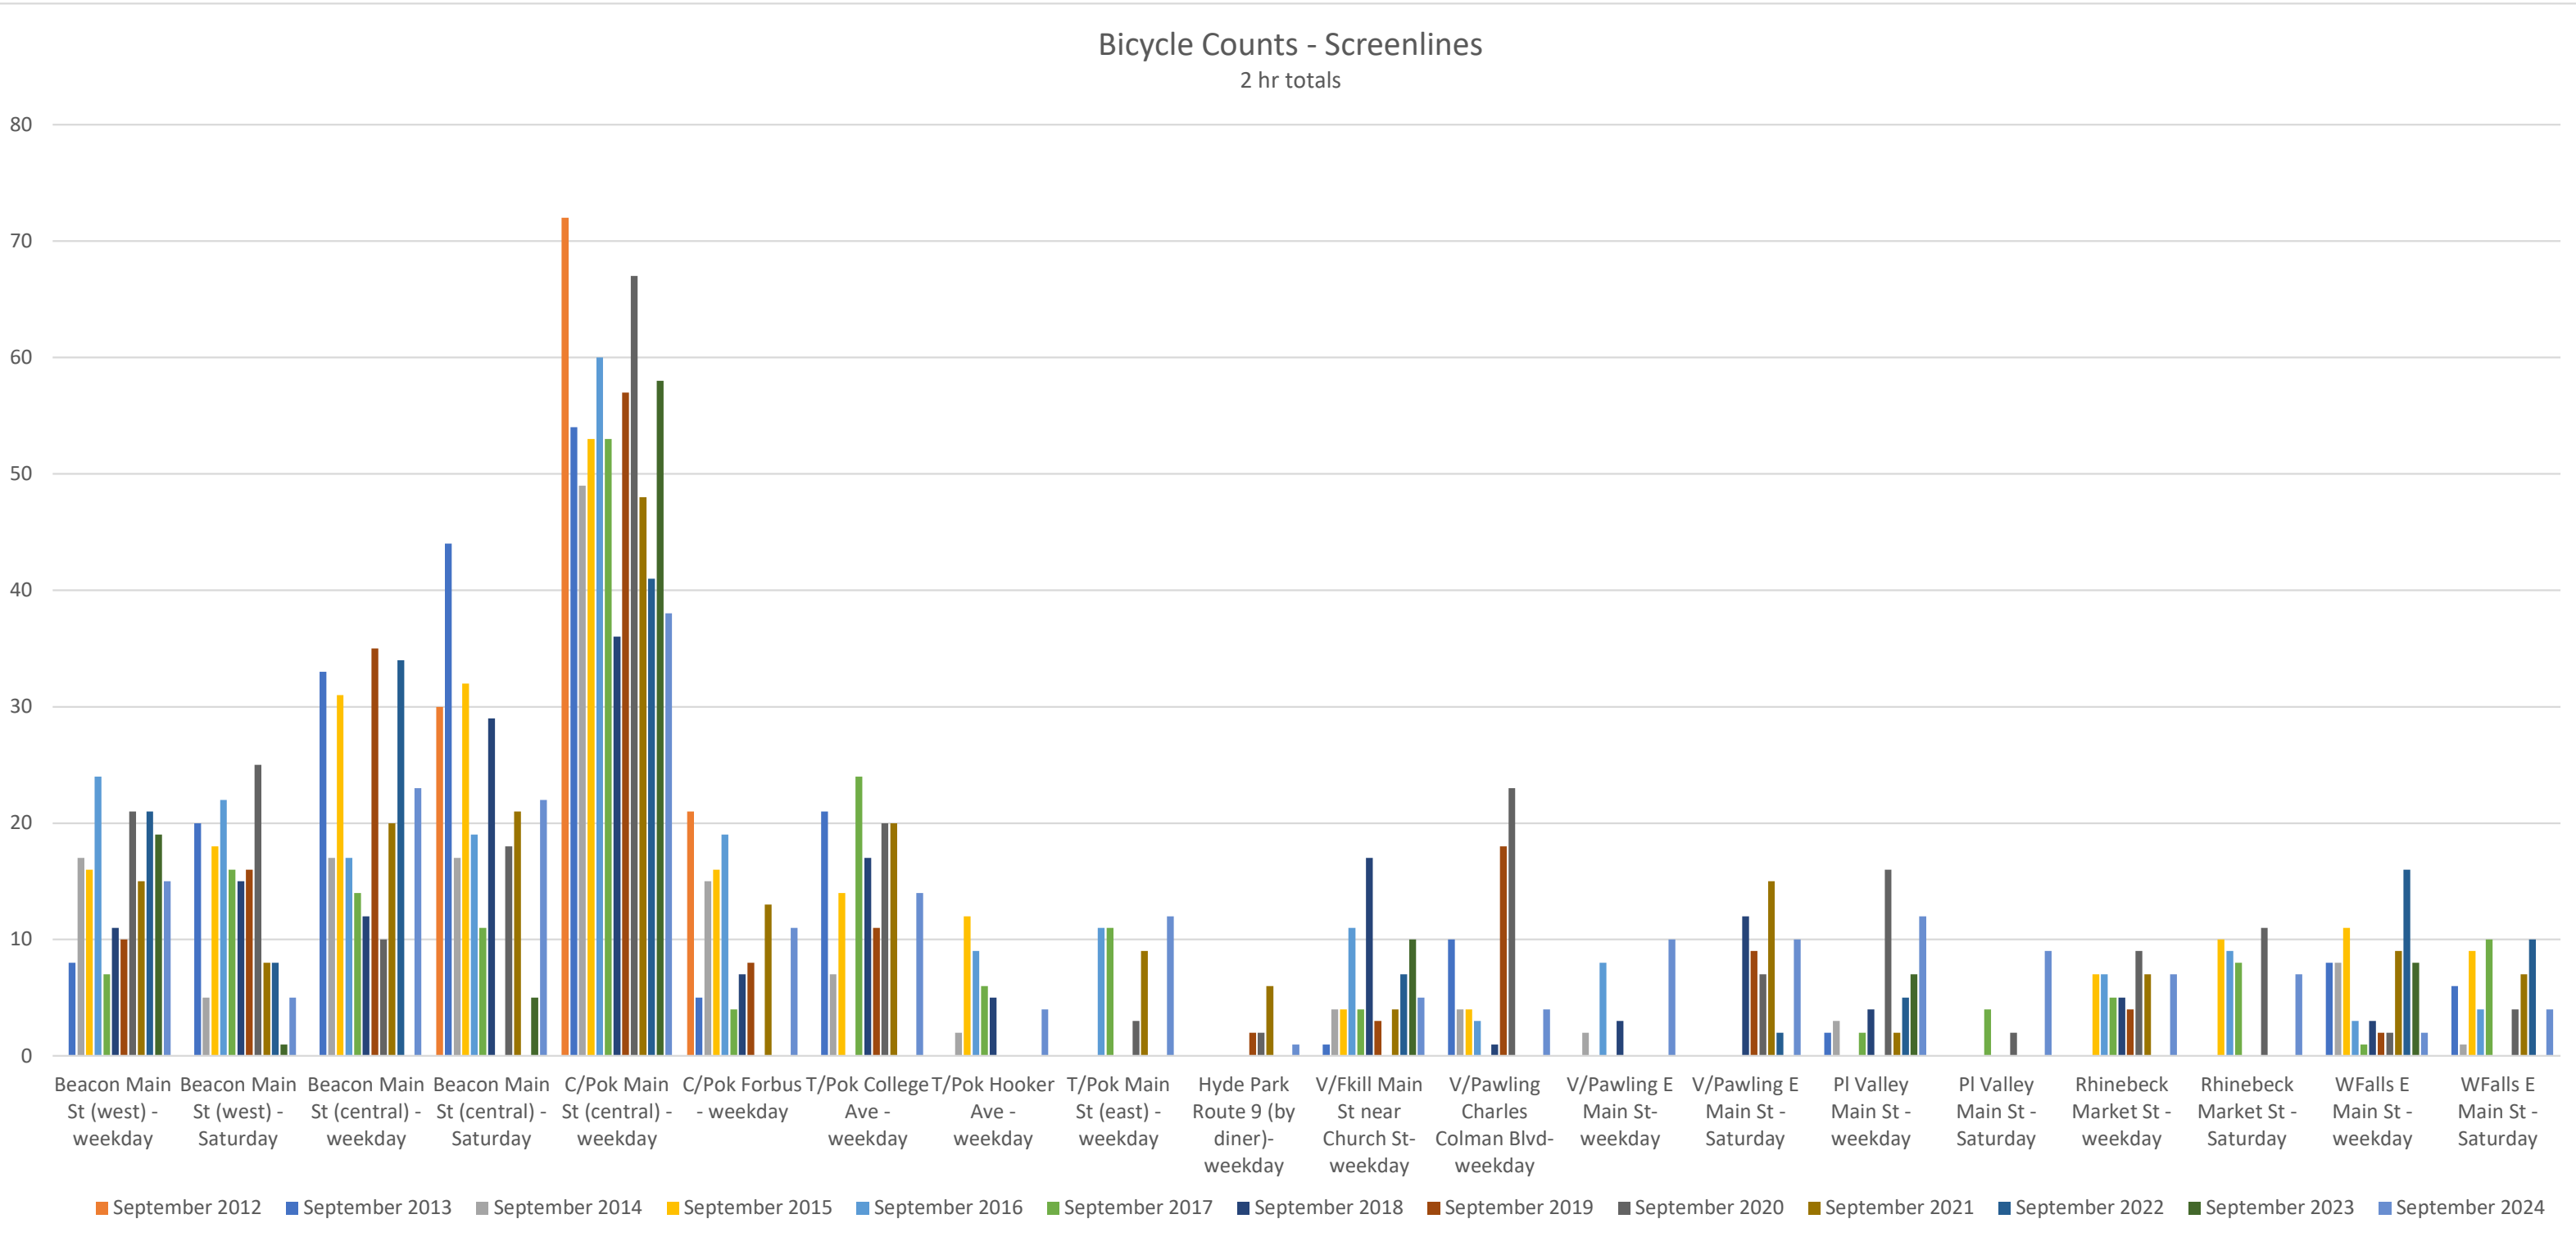

# Bicycle Counts - Screenlines

2 hr totals

# Pedestrian Counts - Intersections

2 hr totals

- September 2012
- September 2013
- September 2014
- September 2015
- September 2016
- September 2017
- September 2018
- September 2019
- September 2020
- September 2021
- September 2022
- September 2023
- September 2024

# Bicycle Counts - Intersections

2 hr totals

- September 2012
- September 2013
- September 2014
- September 2015
- September 2016
- September 2017
- September 2018
- September 2019
- September 2020
- September 2021
- September 2022
- September 2023
- September 2024