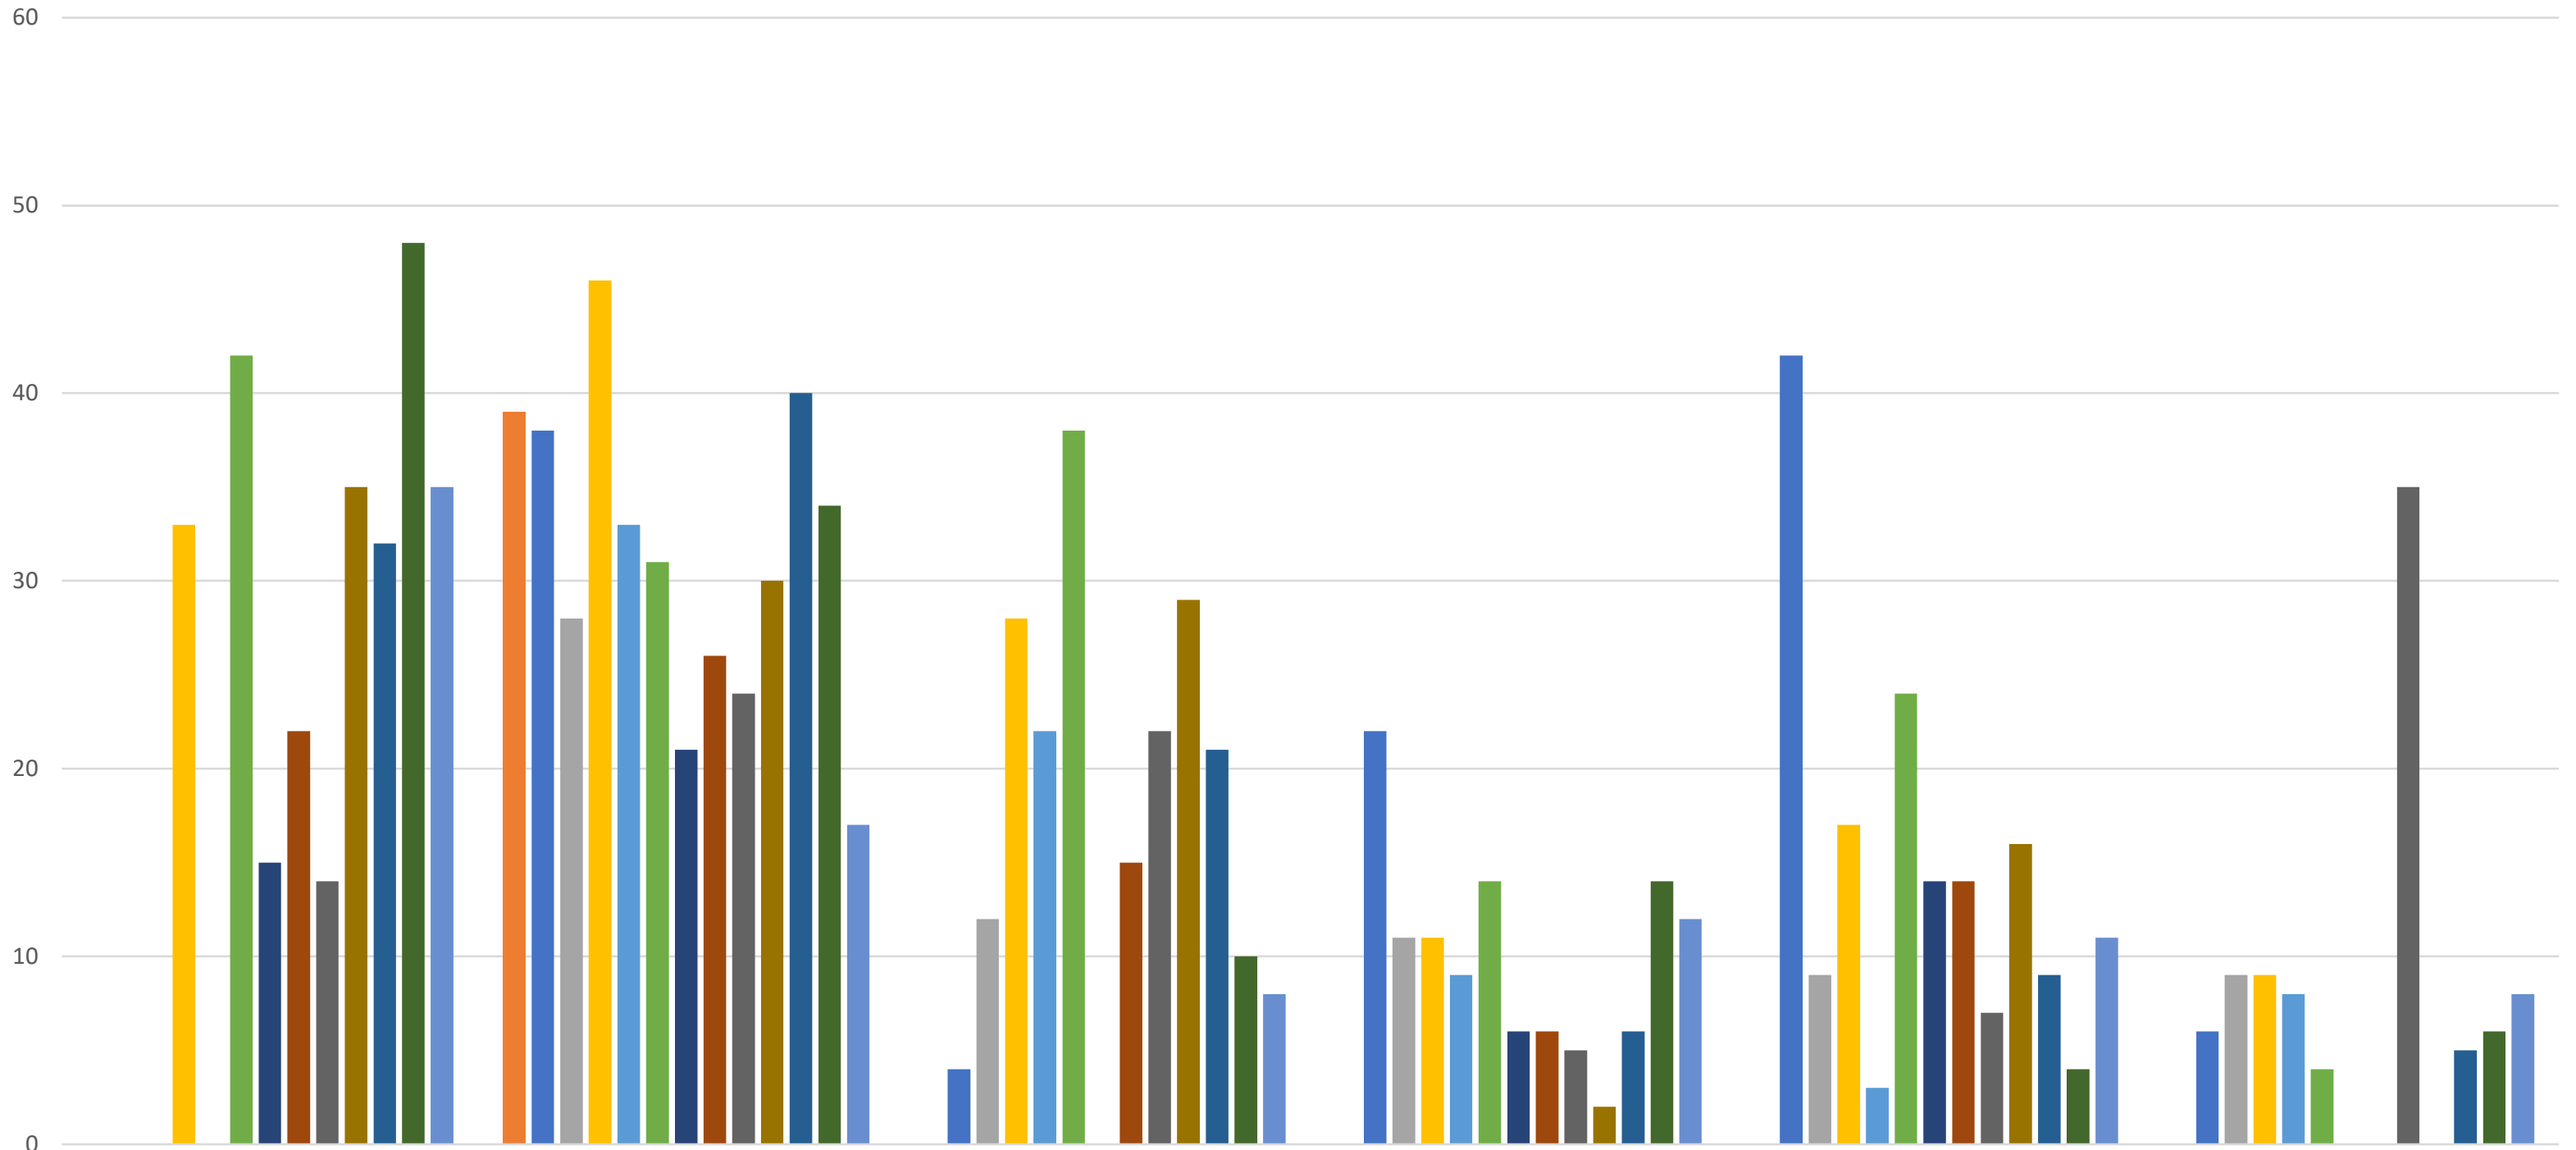

# Bicycle Counts - Screenlines

2 hr totals

# Pedestrian Counts - Intersections

2 hr totals

- September 2012
- September 2013
- September 2014
- September 2015
- September 2016
- September 2017
- September 2018
- September 2019
- September 2020
- September 2021
- September 2022
- September 2023
- September 2024

# Bicycle Counts - Intersections

2 hr totals

- September 2012
- September 2013
- September 2014
- September 2015
- September 2016
- September 2017
- September 2018
- September 2019
- September 2020
- September 2021
- September 2022
- September 2023
- September 2024