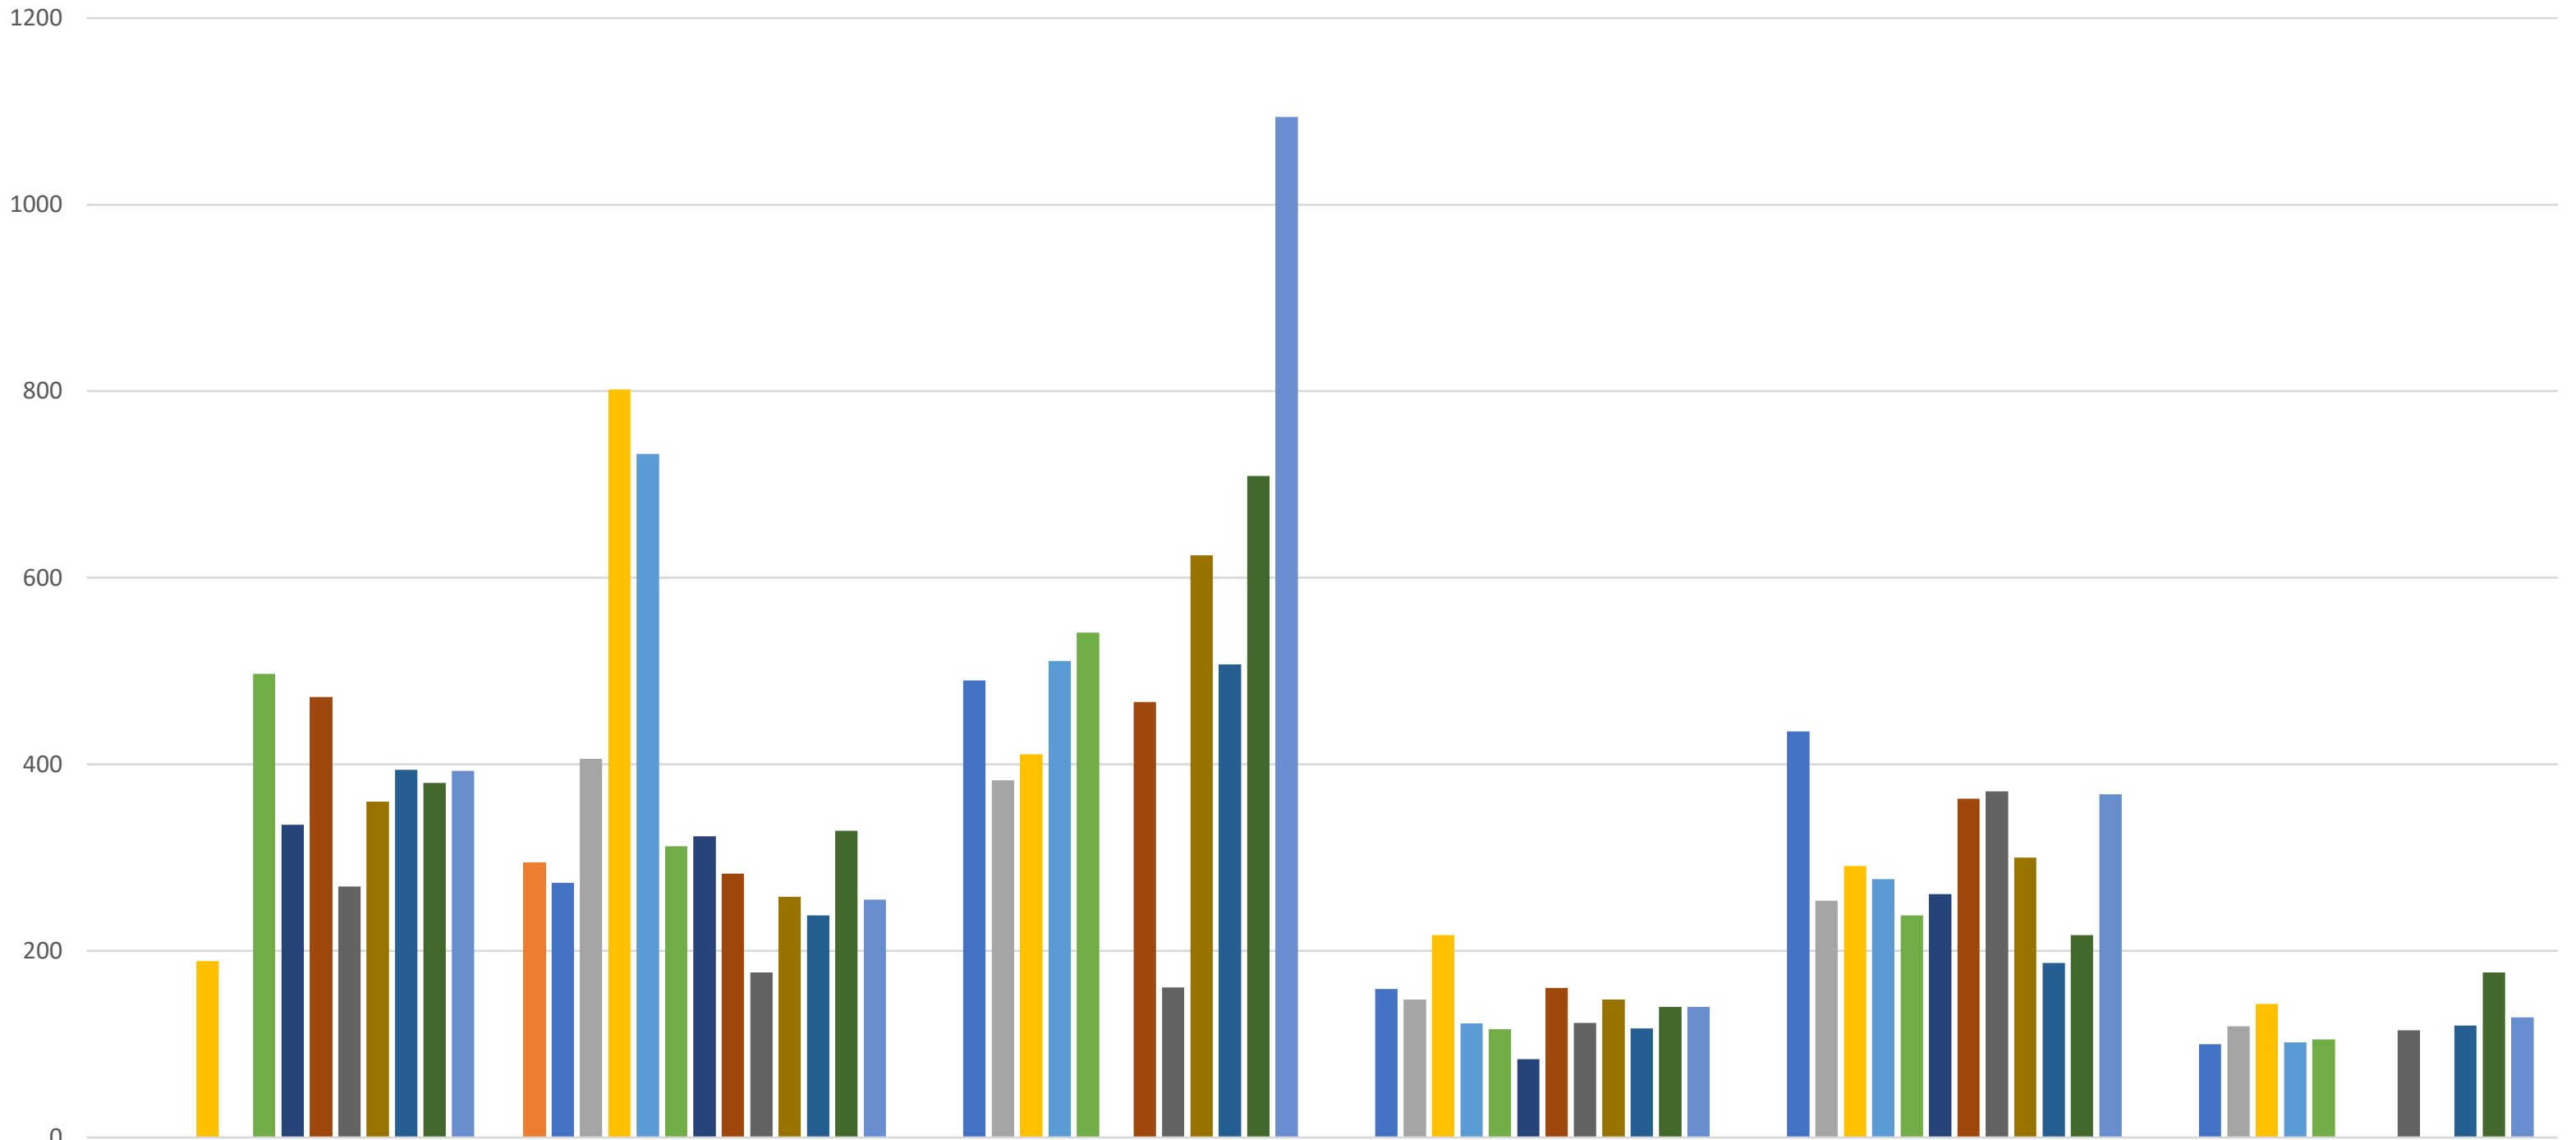

# Bicycle Counts - Screenlines

2 hr totals

# Pedestrian Counts - Intersections

2 hr totals

- September 2012
- September 2013
- September 2014
- September 2015
- September 2016
- September 2017
- September 2018
- September 2019
- September 2020
- September 2021
- September 2022
- September 2023
- September 2024

# Bicycle Counts - Intersections

2 hr totals

- September 2012
- September 2013
- September 2014
- September 2015
- September 2016
- September 2017
- September 2018
- September 2019
- September 2020
- September 2021
- September 2022
- September 2023
- September 2024